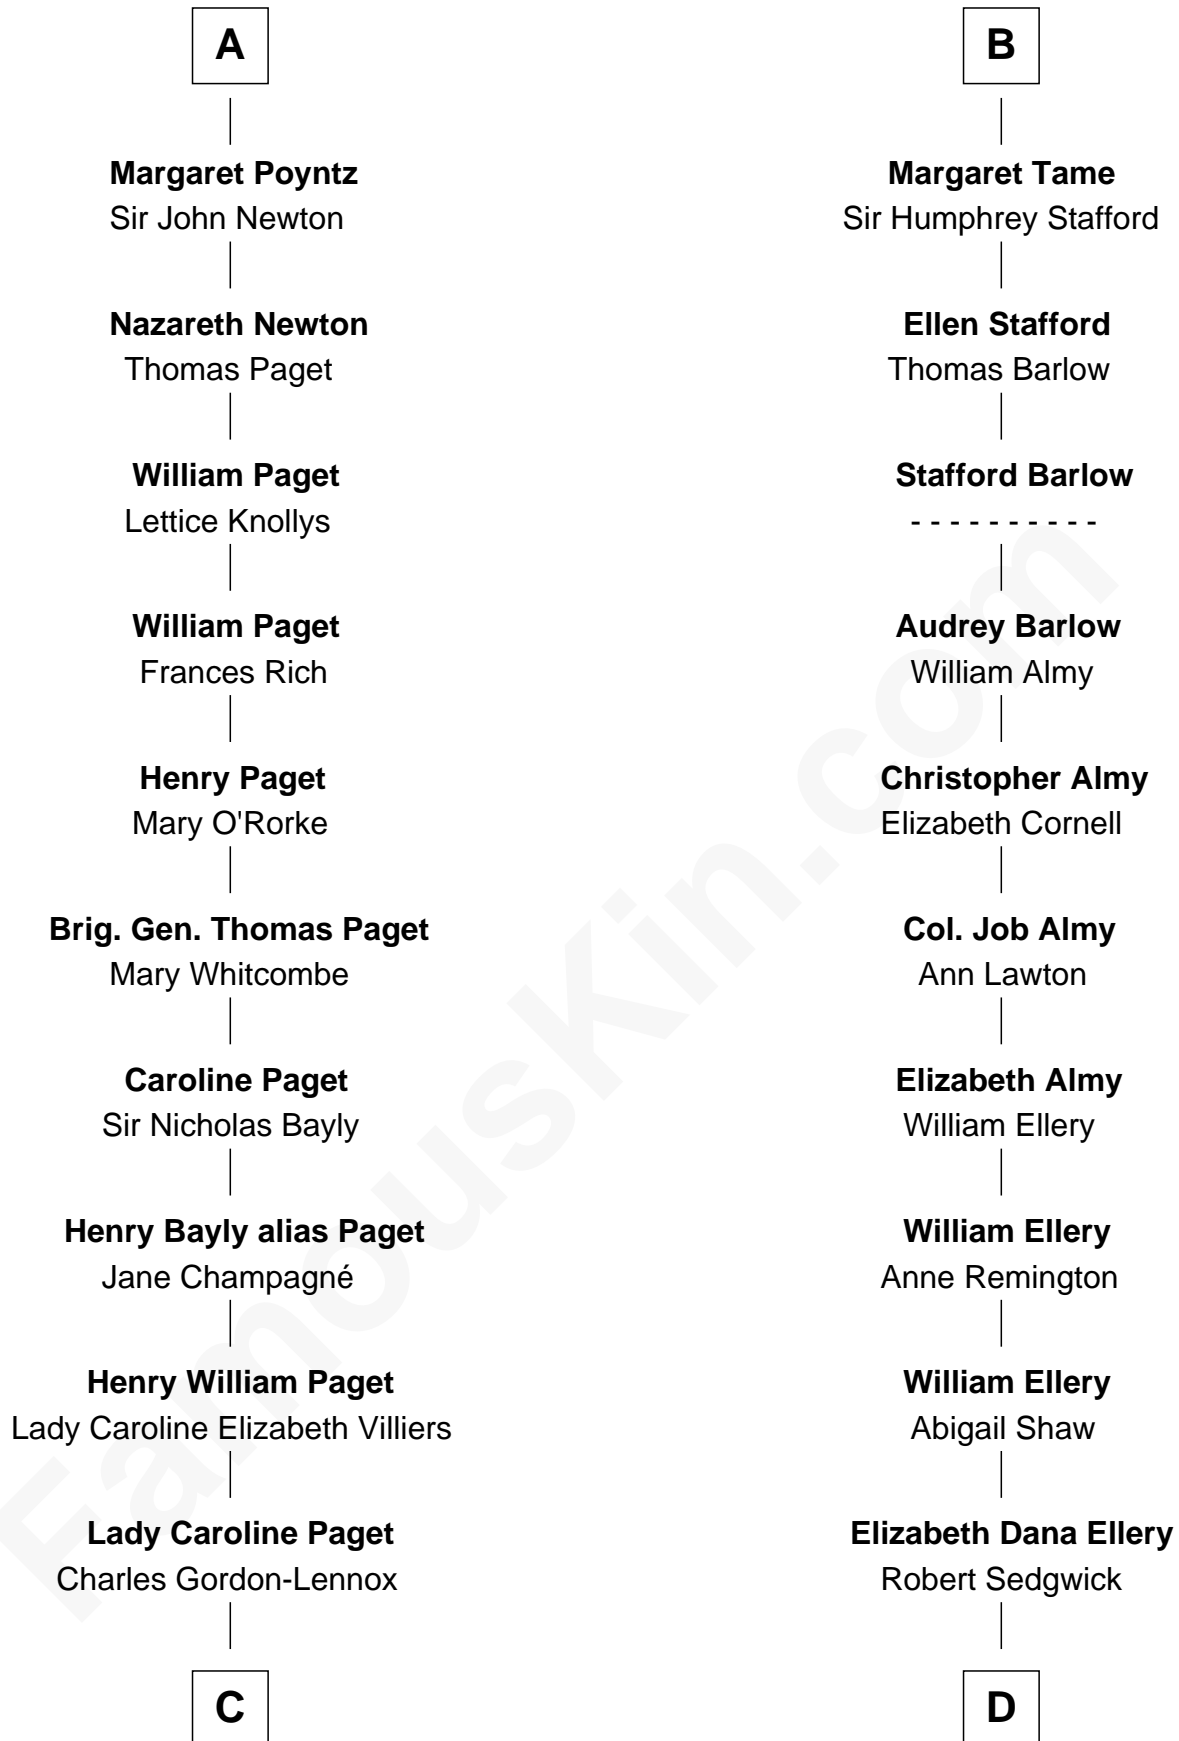

FamousKin.com Relationship Chart of

Princess Diana

Princess of Wales

21st cousin of

Kyra Sedgwick

TV and Movie Actress

Sir Hugh Poyntz

C

Cecilia Catherine Gordon-Lennox

Charles George Bingham

Rosalind Cecilia Caroline Bingham

James Albert Edward Hamilton

Cynthia Elinor Beatrix Hamilton

Albert Edward John Spencer

Edward John Spencer

Frances Ruth Burke Roche