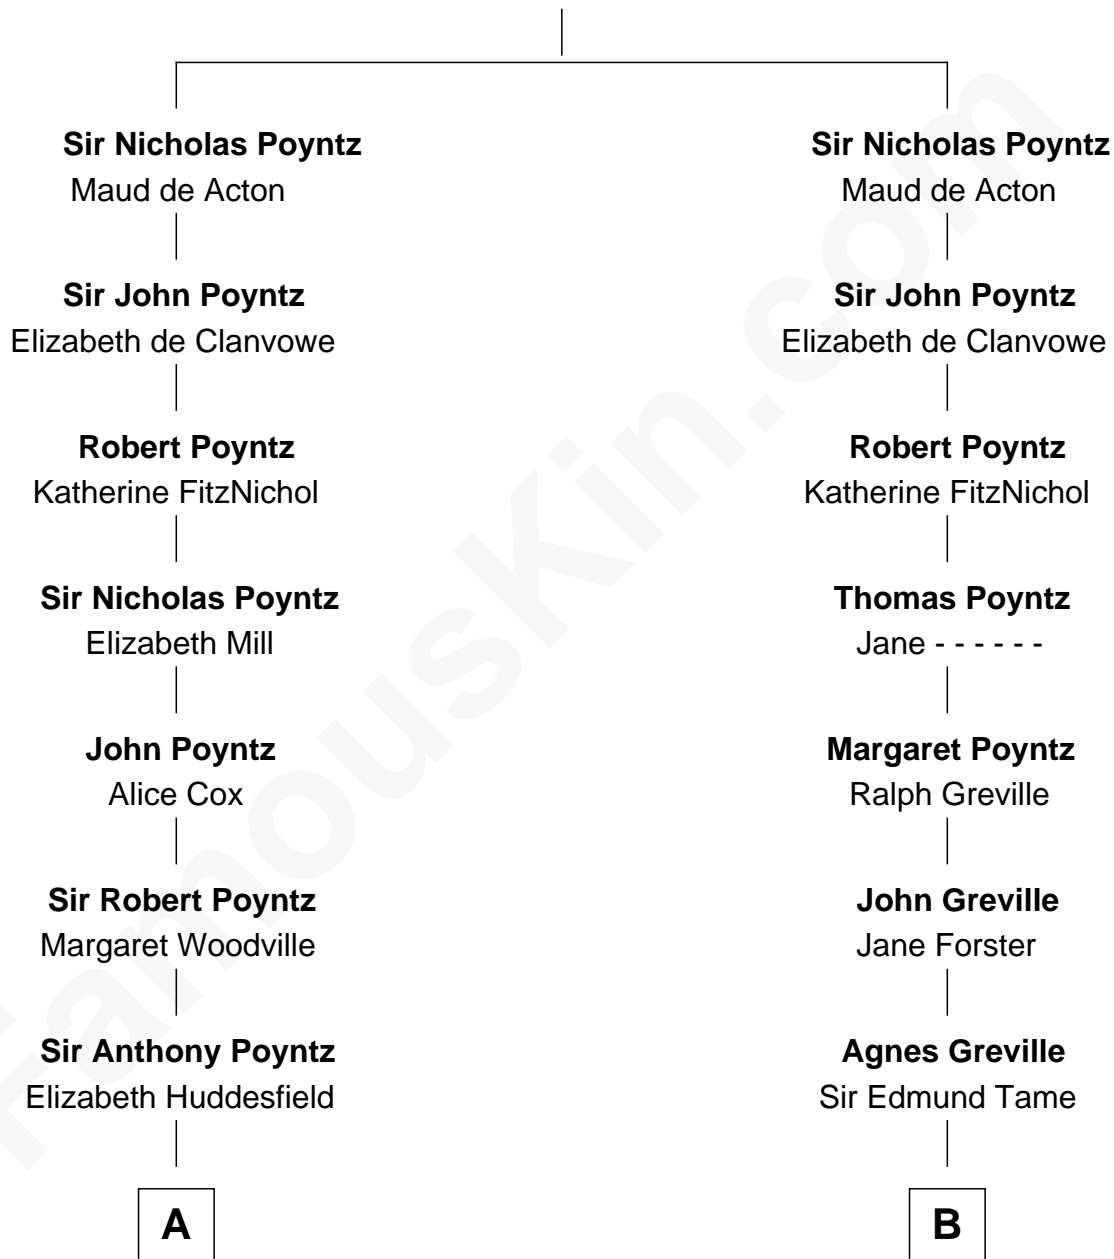

FamousKin.com Relationship Chart of

Princess Diana

Princess of Wales

21st cousin of

Kyra Sedgwick

TV and Movie Actress

Sir Hugh Poyntz

C

Cecilia Catherine Gordon-Lennox

Charles George Bingham

Rosalind Cecilia Caroline Bingham

James Albert Edward Hamilton

Cynthia Elinor Beatrix Hamilton

Albert Edward John Spencer

Edward John Spencer

Frances Ruth Burke Roche