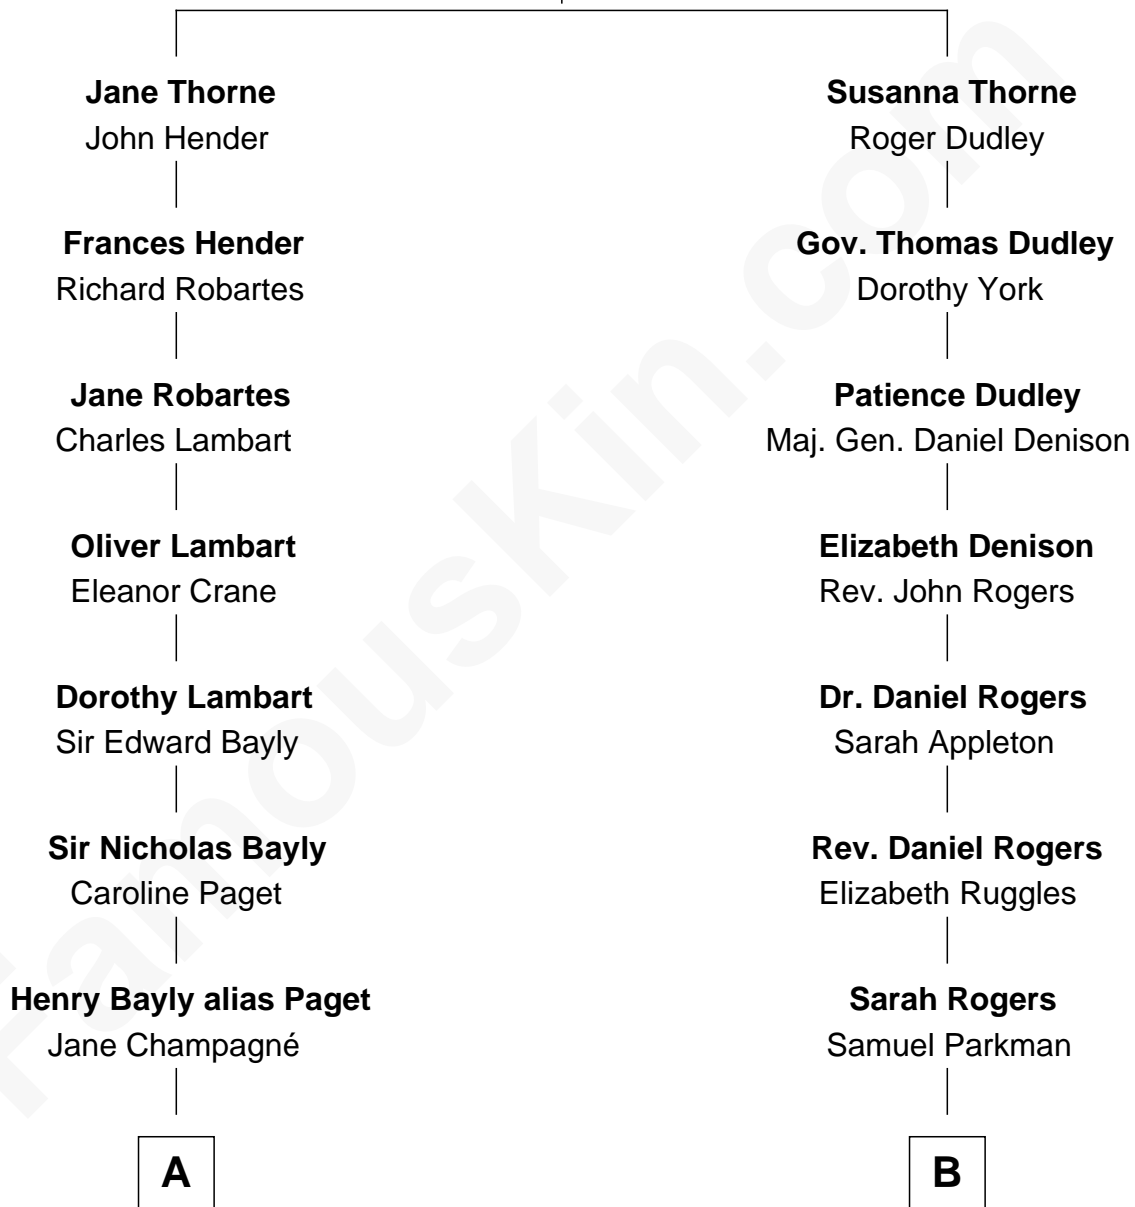

FamousKin.com Relationship Chart of

Princess Diana

Princess of Wales

13th cousin of

Kyra Sedgwick

TV and Movie Actress

Thomas Thorne

Mary Purefoy

A

Henry William Paget
Lady Caroline Elizabeth Villiers

Lady Caroline Paget
Charles Gordon-Lennox

Cecilia Catherine Gordon-Lennox
Charles George Bingham

Rosalind Cecilia Caroline Bingham
James Albert Edward Hamilton

Cynthia Elinor Beatrix Hamilton
Albert Edward John Spencer

Edward John Spencer
Frances Ruth Burke Roche

Princess Diana
Princess of Wales

B

Elizabeth Willard Parkman
Robert Gould Shaw

Francis George Shaw
Sarah Blake Sturgis