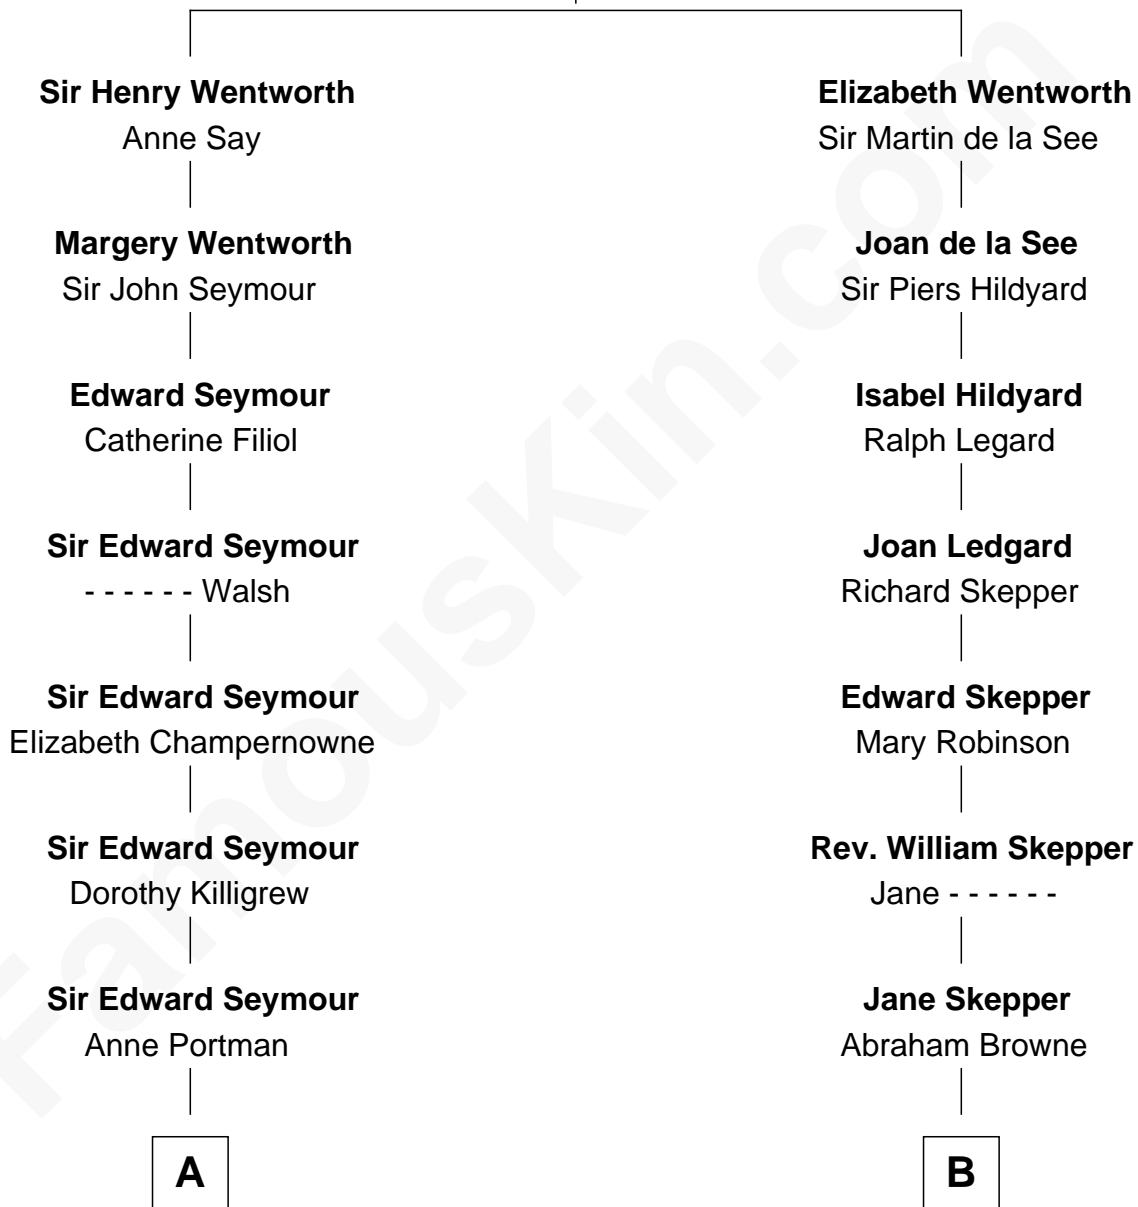

## Relationship Chart of

### Princess Diana

*Princess of Wales*

16th cousin 2 times removed of

**Kyra Sedgwick**  
*TV and Movie Actress*

**Sir Philip Wentworth**  
Mary Clifford

**C**

**Henry Dwight Sedgwick**

Patricia Ann Rosenwald