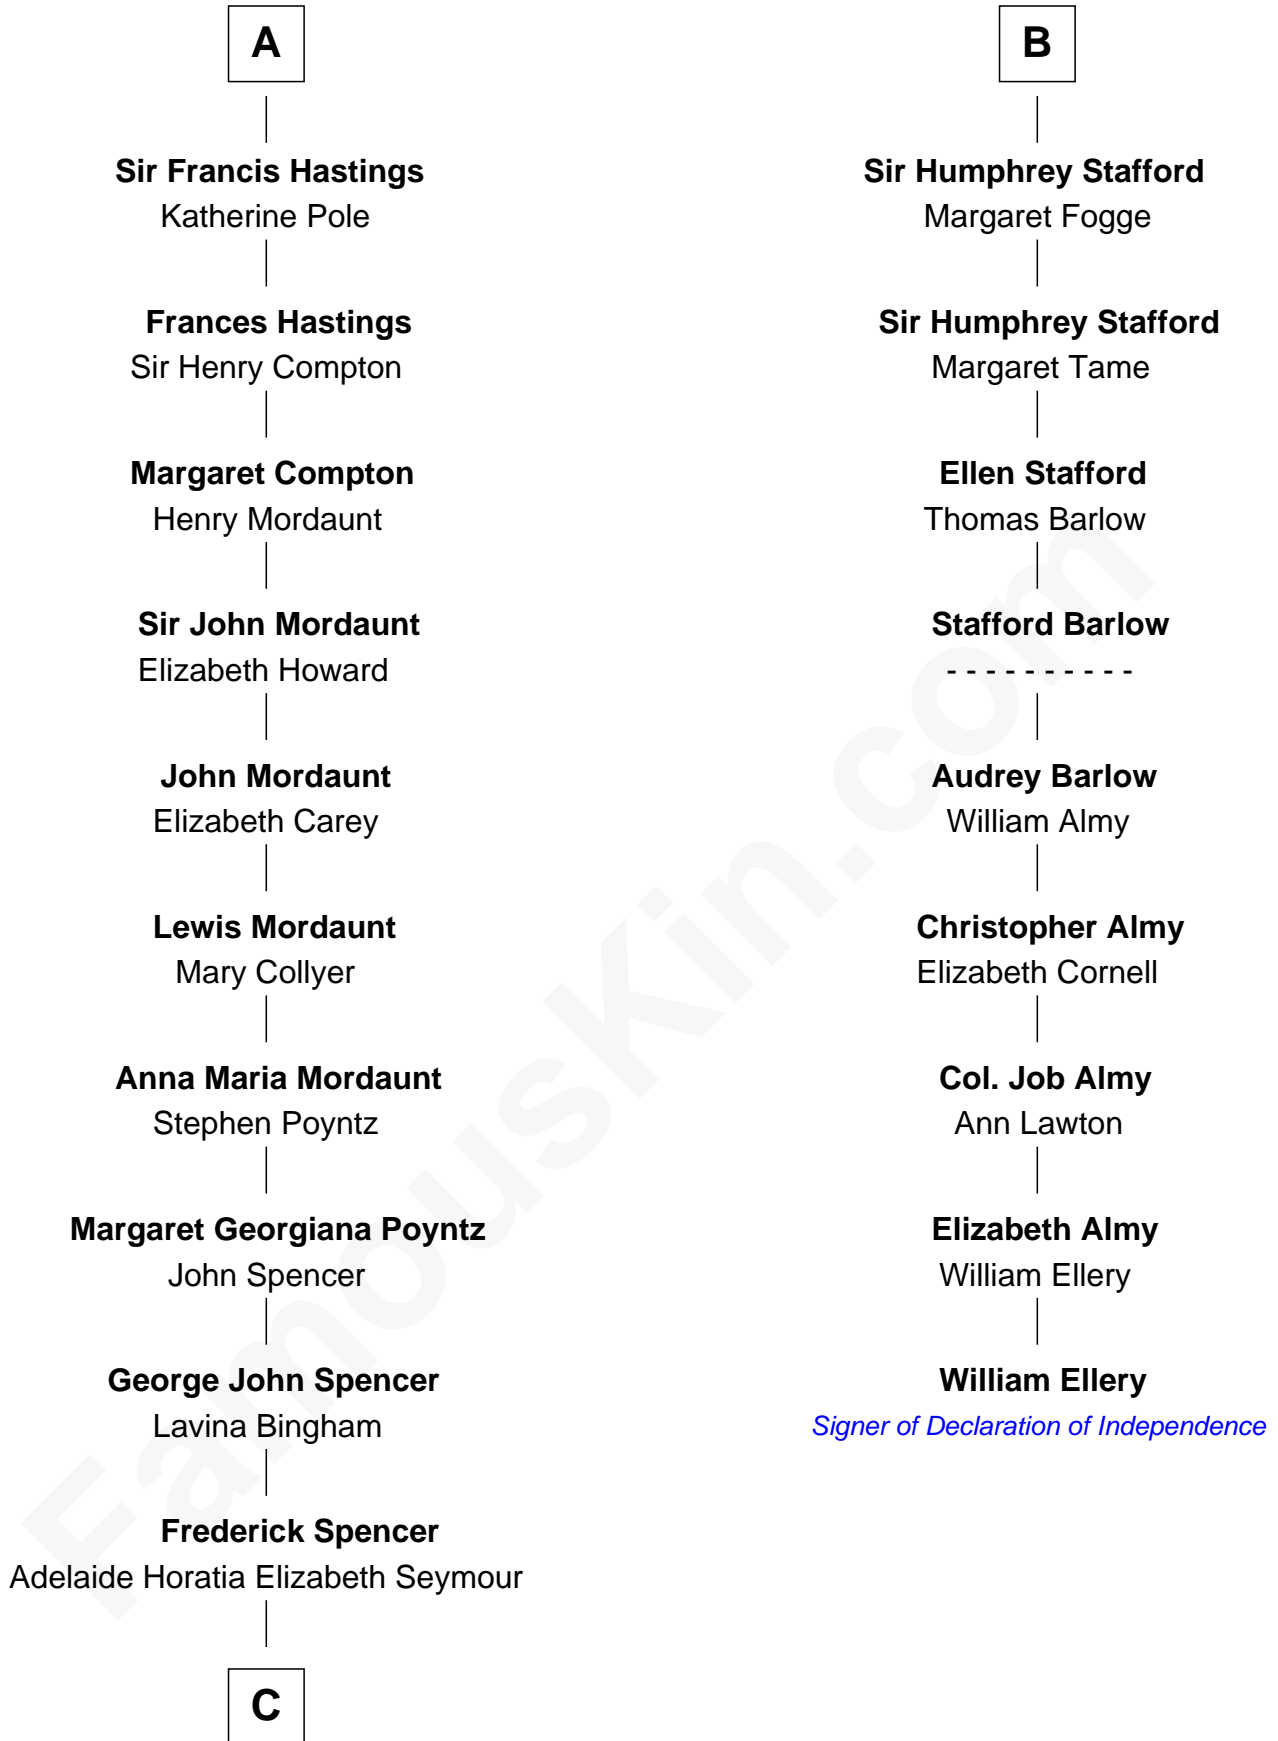

FamousKin.com Relationship Chart of

Princess Diana

Princess of Wales

15th cousin 5 times removed of

William Ellery

Signer of the Declaration of Independence

C

—
Charles Robert Spencer

Margaret Baring

—
Albert Edward John Spencer

Cynthia Elinor Beatrix Hamilton

—
Edward John Spencer

Frances Ruth Burke Roche

—
Princess Diana

Princess of Wales

FamousKin.com