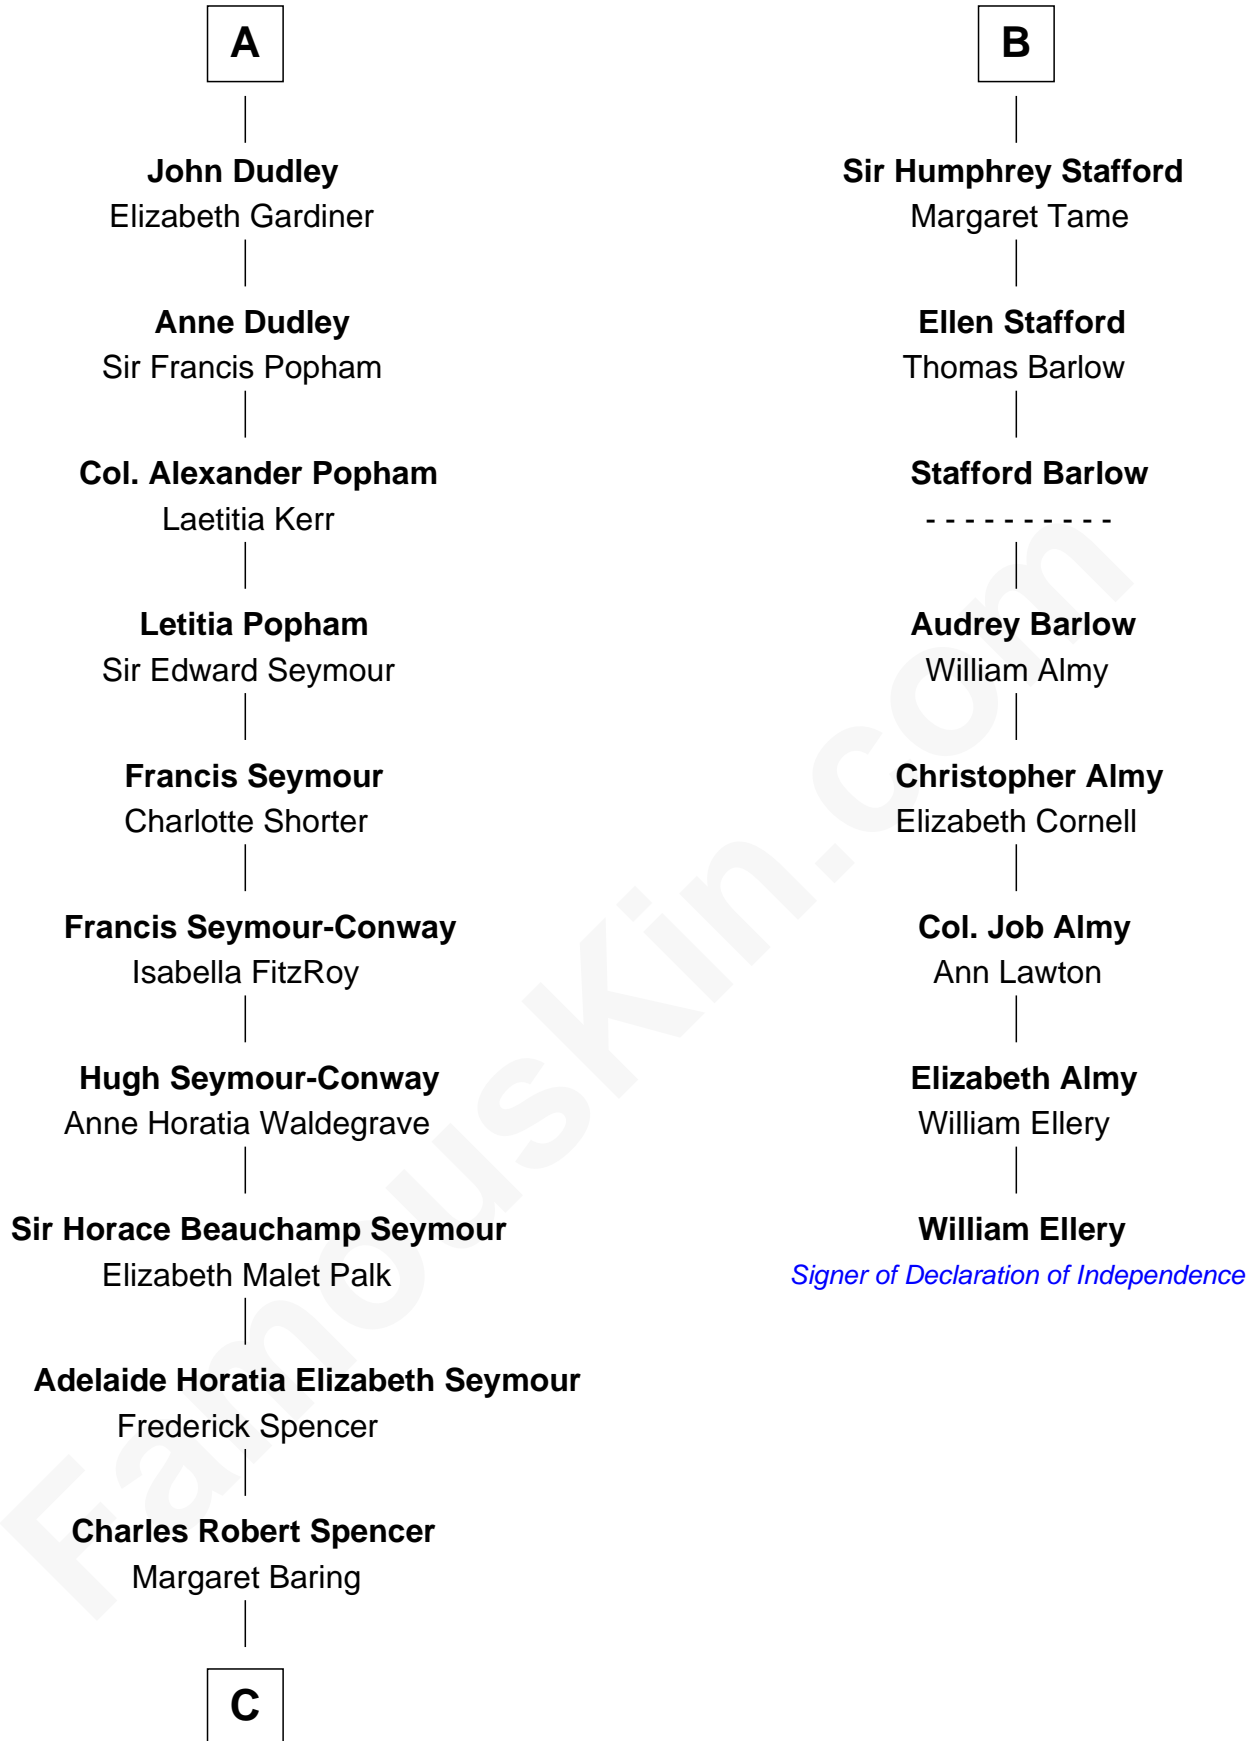

FamousKin.com Relationship Chart of

Princess Diana

Princess of Wales

14th cousin 5 times removed of

William Ellery

Signer of the Declaration of Independence

C

—
Albert Edward John Spencer
Cynthia Elinor Beatrix Hamilton

—
Edward John Spencer
Frances Ruth Burke Roche

—
Princess Diana
Princess of Wales

FamousKin.com