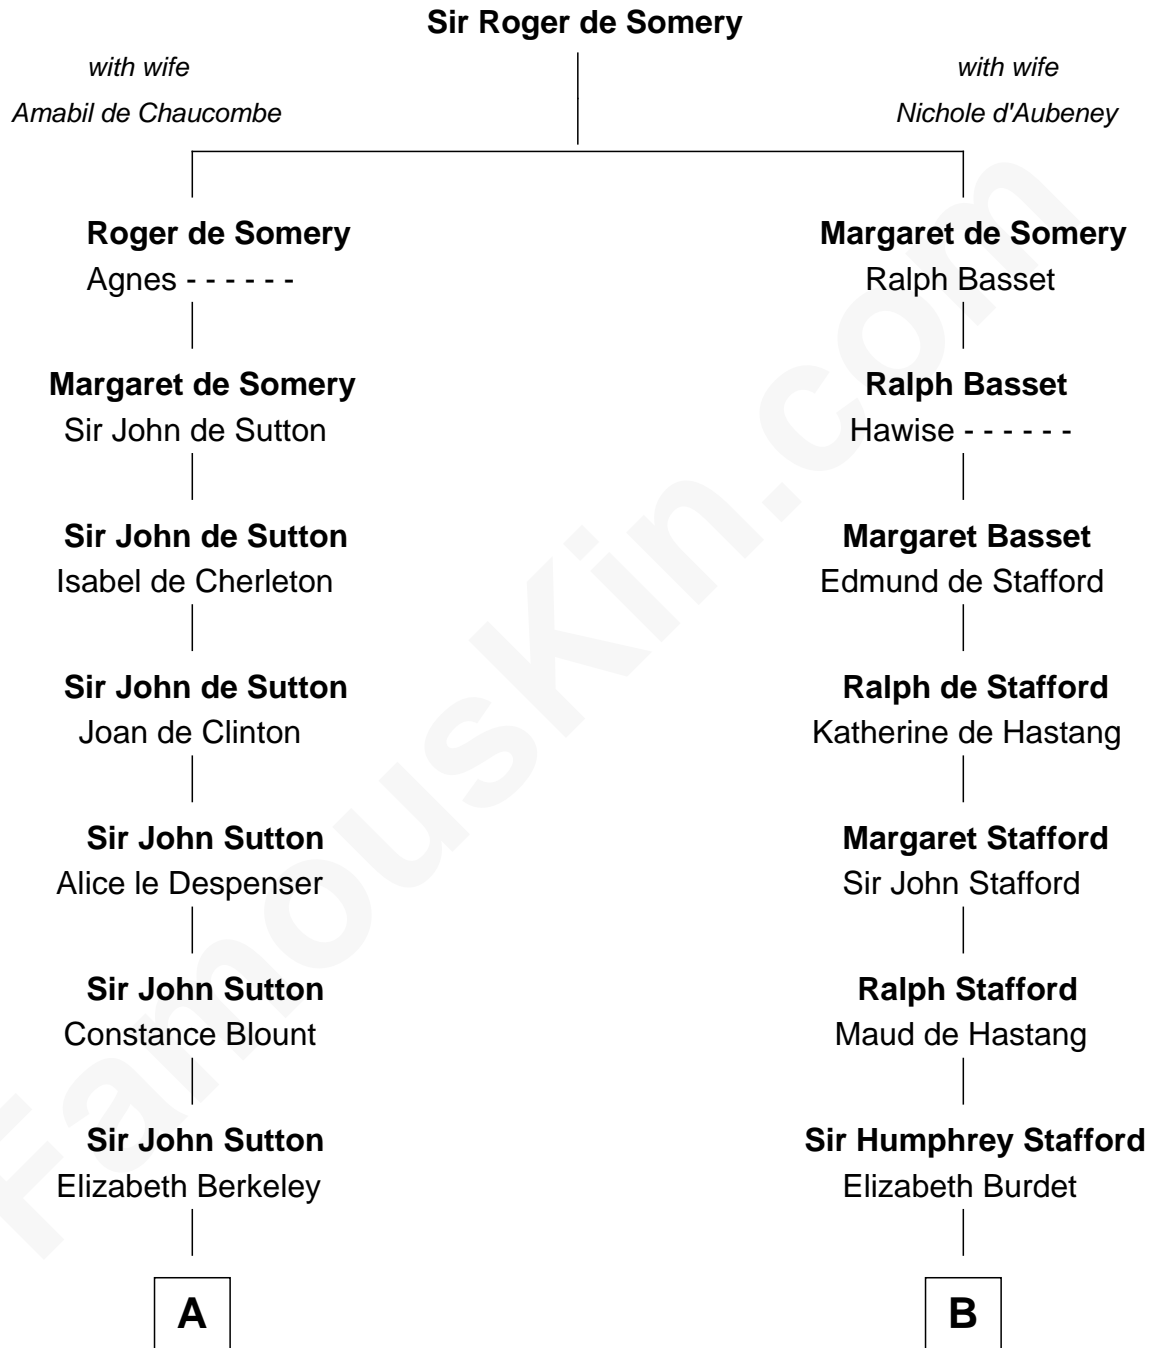

FamousKin.com

Relationship Chart of

Princess Diana

Princess of Wales

17th cousin 4 times removed of

William Ellery
Signer of the Declaration of Independence

C

Adelaide Horatia Elizabeth Seymour

Frederick Spencer

Charles Robert Spencer

Margaret Baring

Albert Edward John Spencer

Cynthia Elinor Beatrix Hamilton

Edward John Spencer

Frances Ruth Burke Roche

Princess Diana

Princess of Wales

FamousKin.com