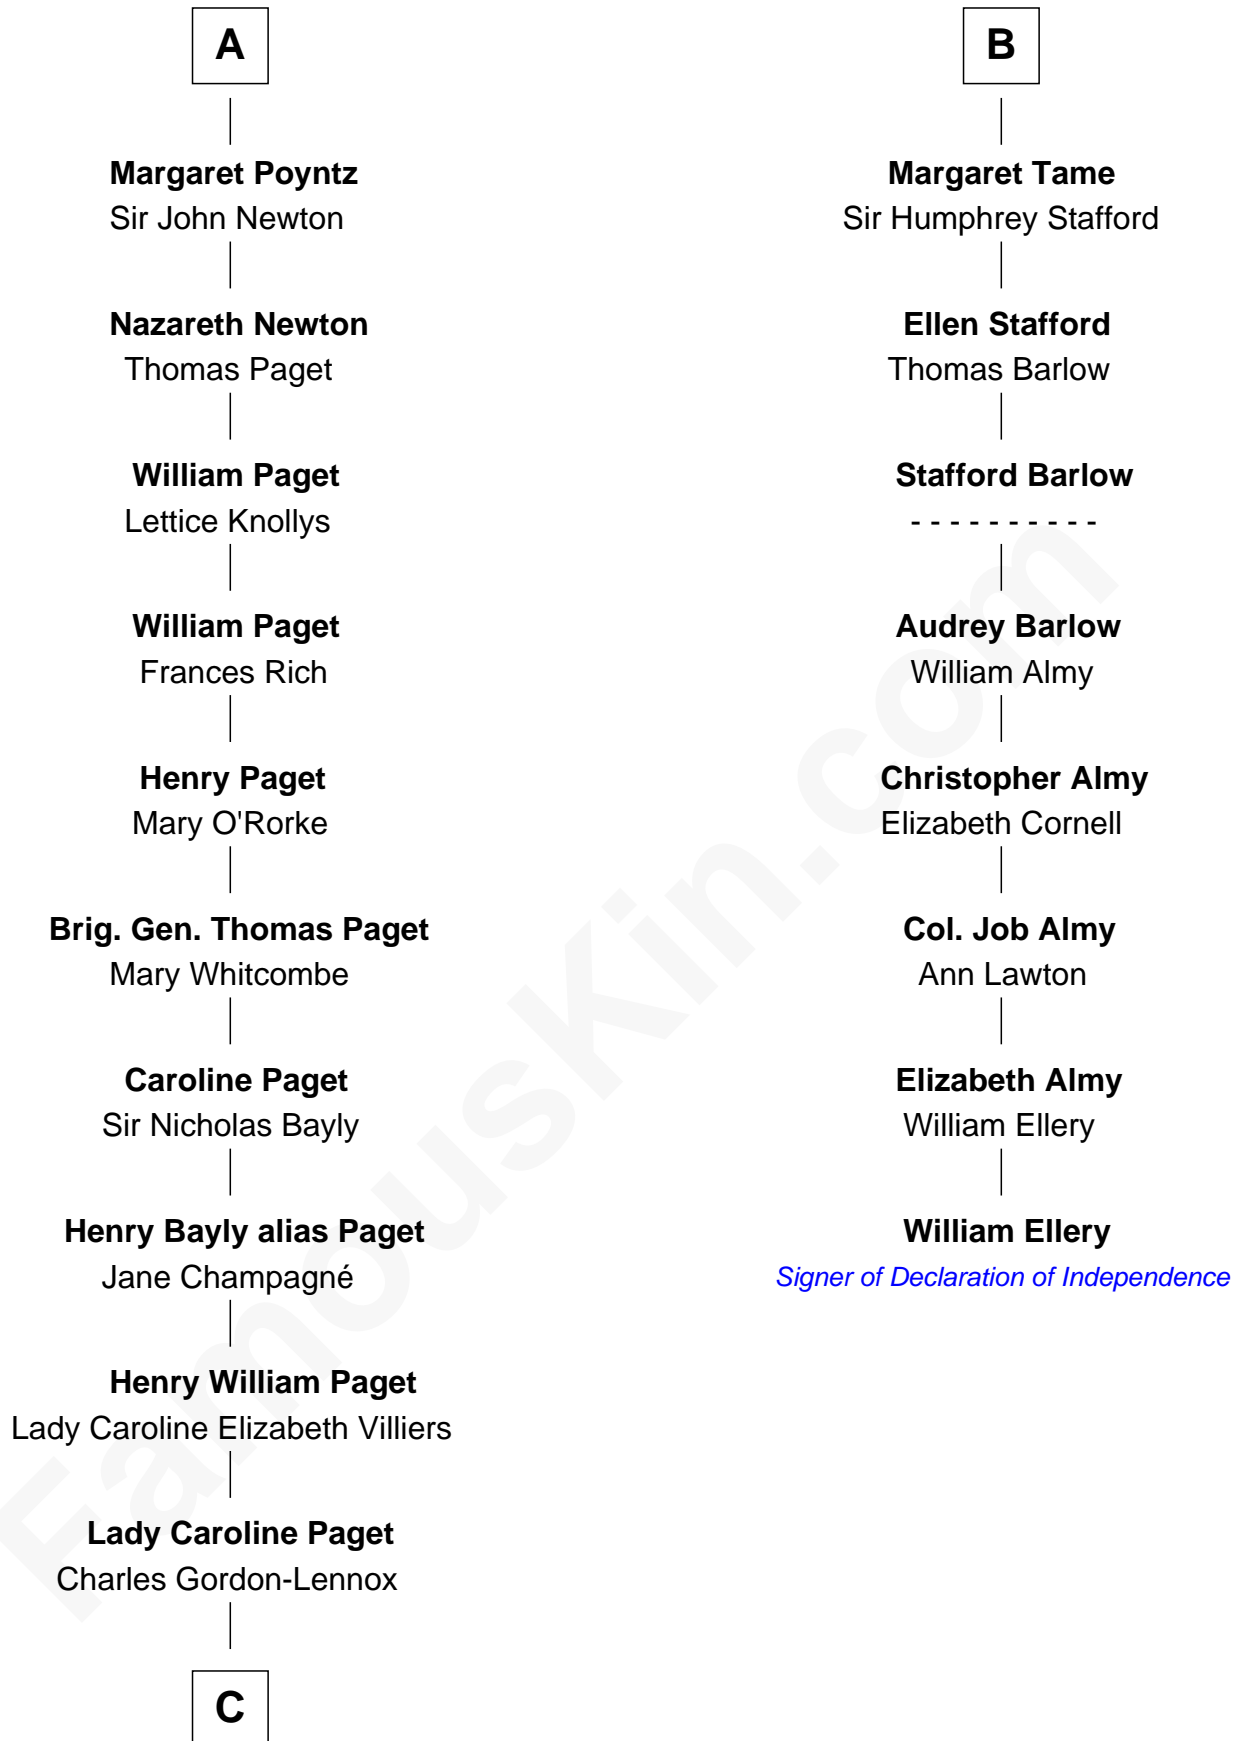

FamousKin.com Relationship Chart of

Princess Diana

Princess of Wales

14th cousin 7 times removed of

William Ellery

Signer of the Declaration of Independence

Sir John de Acton

Helen - - - - -

C

Cecilia Catherine Gordon-Lennox

Charles George Bingham

Rosalind Cecilia Caroline Bingham

James Albert Edward Hamilton

Cynthia Elinor Beatrix Hamilton

Albert Edward John Spencer

Edward John Spencer

Frances Ruth Burke Roche

Princess Diana

Princess of Wales

FamousKin.com