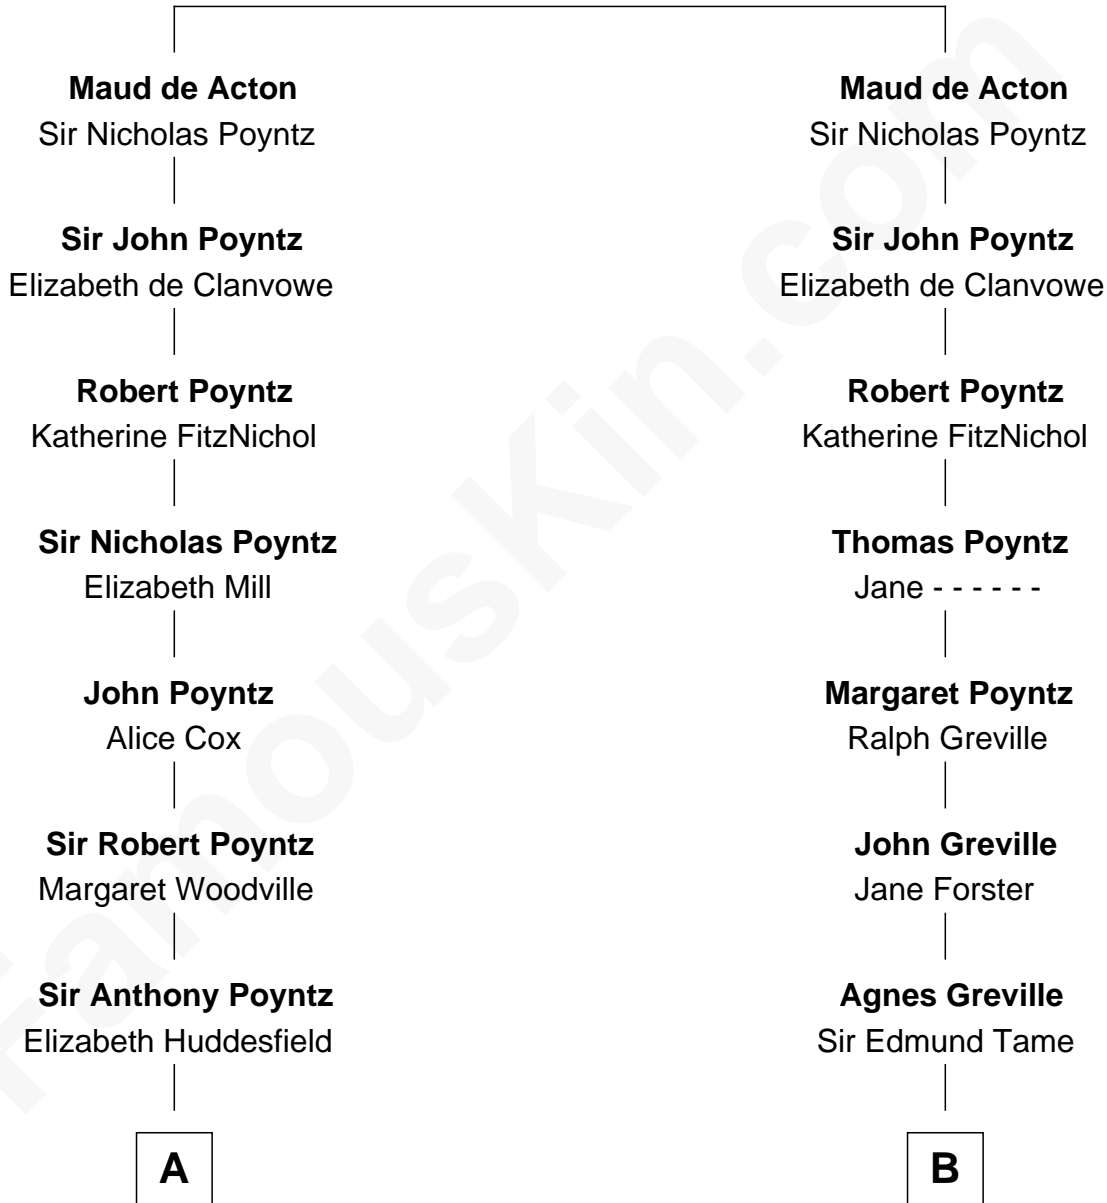

FamousKin.com Relationship Chart of

Princess Diana

Princess of Wales

14th cousin 7 times removed of

William Ellery

Signer of the Declaration of Independence

Sir John de Acton

Helen - - - - -

C

Cecilia Catherine Gordon-Lennox

Charles George Bingham

Rosalind Cecilia Caroline Bingham

James Albert Edward Hamilton

Cynthia Elinor Beatrix Hamilton

Albert Edward John Spencer

Edward John Spencer

Frances Ruth Burke Roche

Princess Diana

Princess of Wales

FamousKin.com