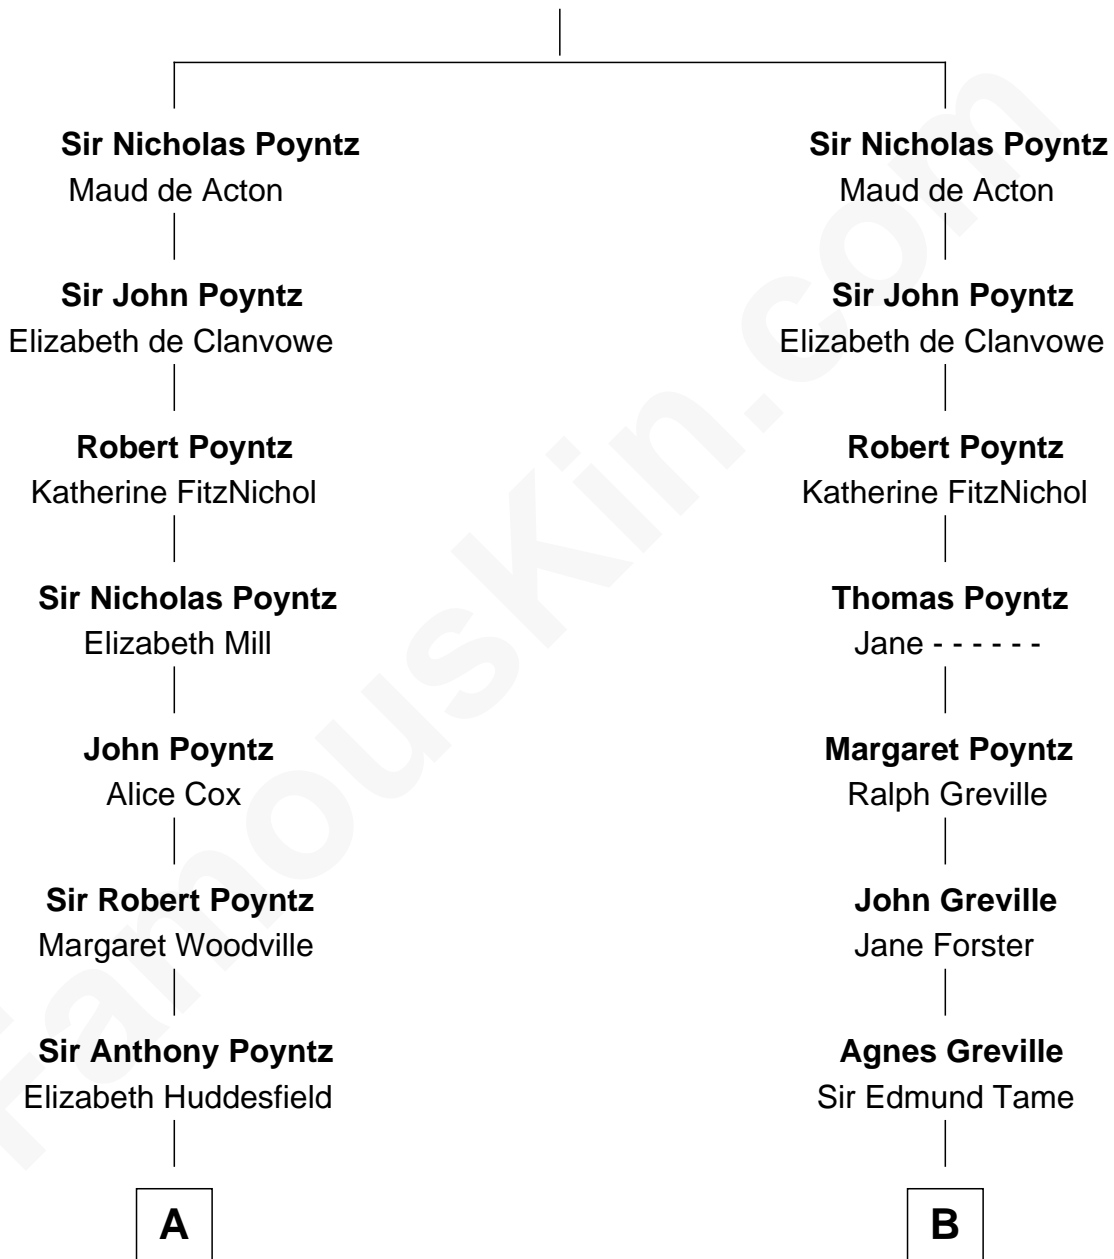

FamousKin.com

Relationship Chart of

Princess Diana

Princess of Wales

14th cousin 7 times removed of

William Ellery
Signer of the Declaration of Independence

Sir Hugh Poyntz

C

Cecilia Catherine Gordon-Lennox

Charles George Bingham

Rosalind Cecilia Caroline Bingham

James Albert Edward Hamilton

Cynthia Elinor Beatrix Hamilton

Albert Edward John Spencer

Edward John Spencer

Frances Ruth Burke Roche

Princess Diana

Princess of Wales

FamousKin.com