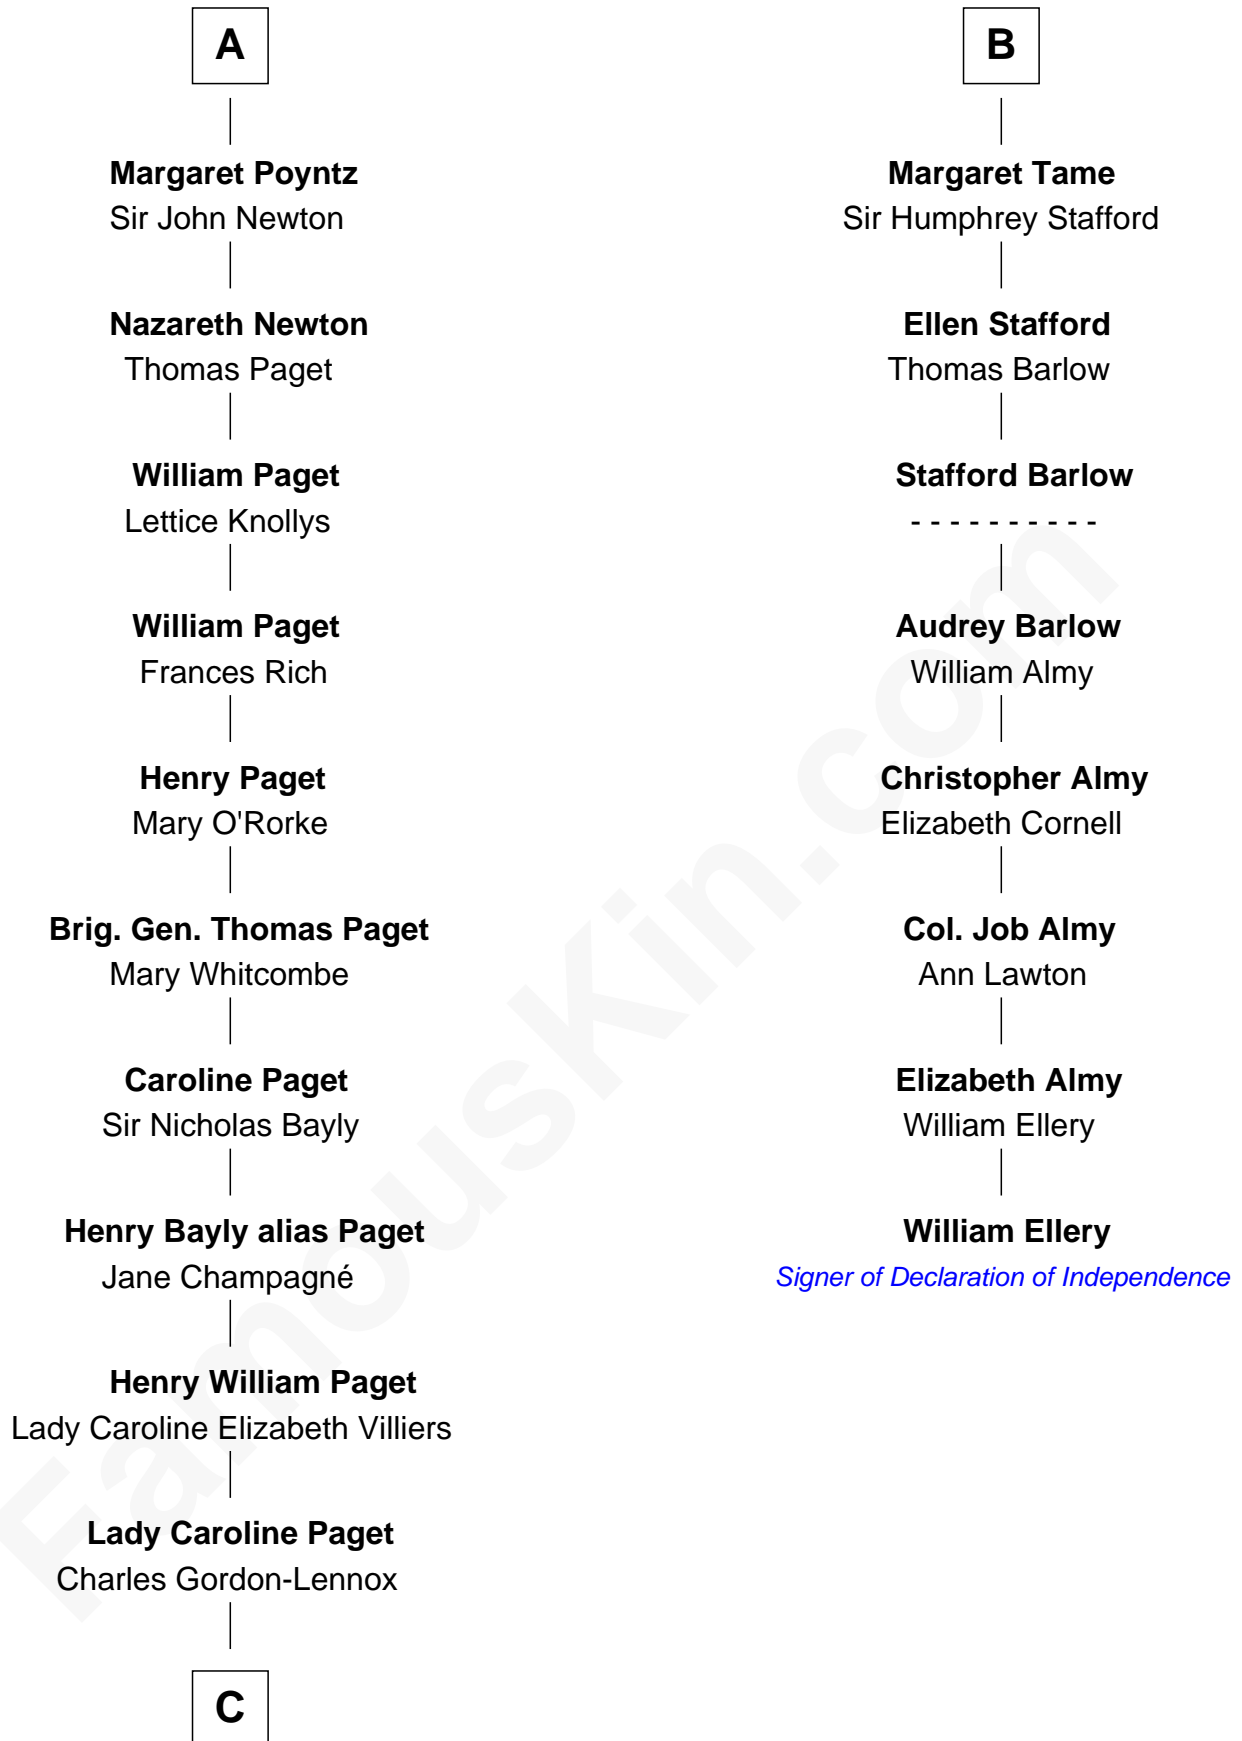

FamousKin.com

Relationship Chart of

Princess Diana

Princess of Wales

14th cousin 7 times removed of

William Ellery
Signer of the Declaration of Independence

Sir Hugh Poyntz

C

Cecilia Catherine Gordon-Lennox

Charles George Bingham

Rosalind Cecilia Caroline Bingham

James Albert Edward Hamilton

Cynthia Elinor Beatrix Hamilton

Albert Edward John Spencer

Edward John Spencer

Frances Ruth Burke Roche