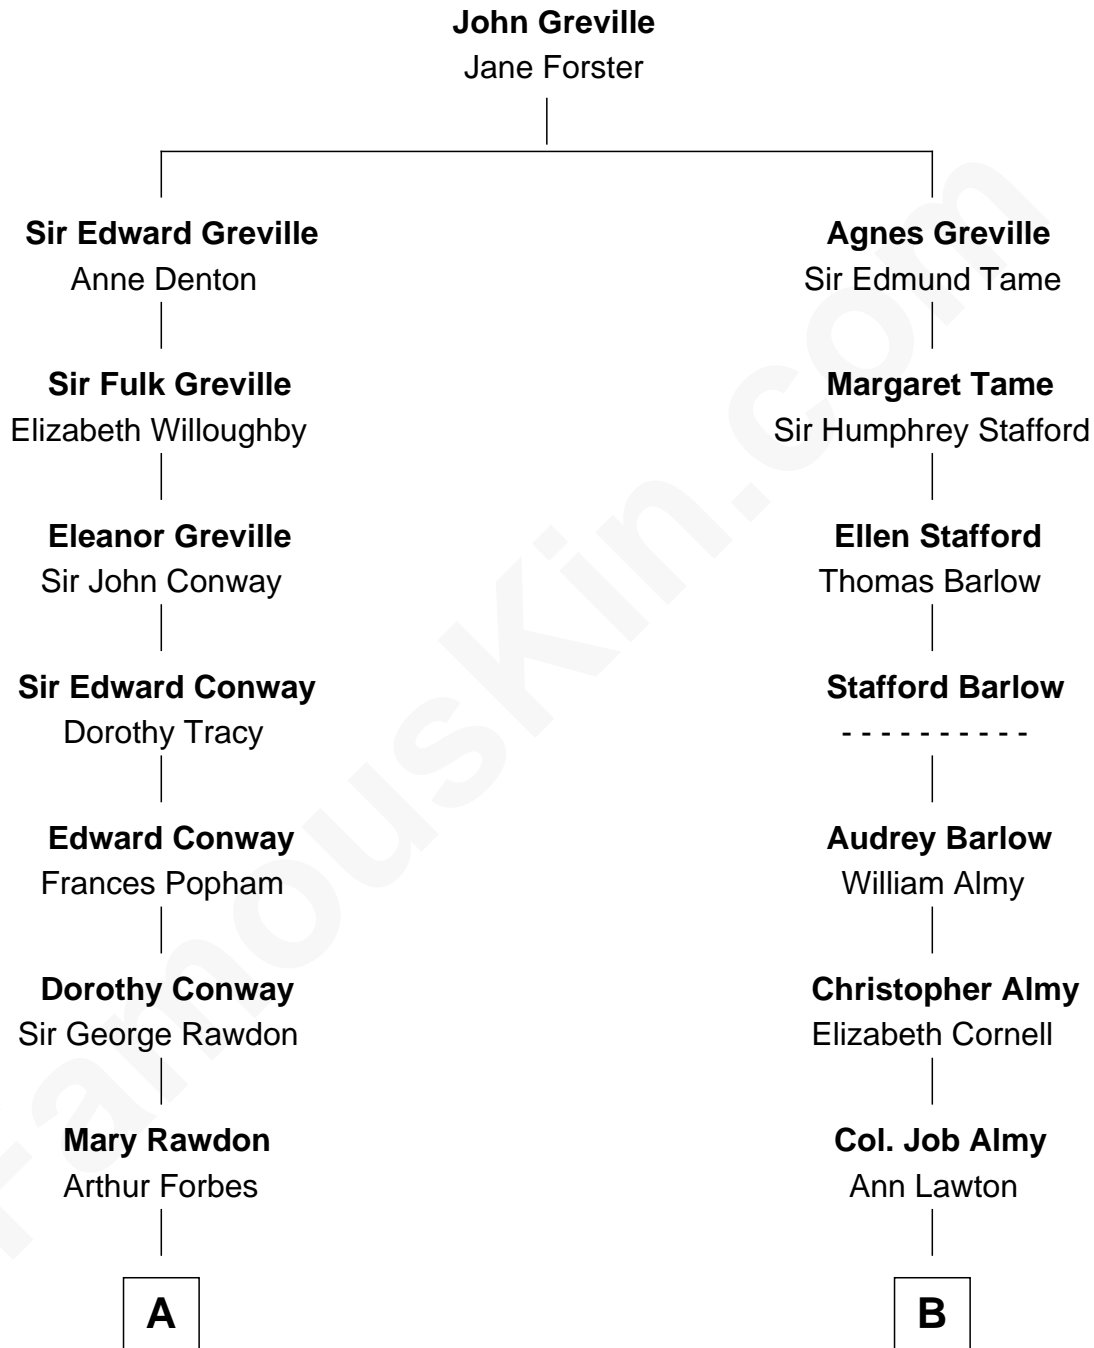

# FamousKin.com Relationship Chart of

**Princess Diana**

*Princess of Wales*

8th cousin 8 times removed of

**William Ellery**

*Signer of the Declaration of Independence*

**A**

**Jane Forbes**  
Josias Champagné

**Rosalind Cecilia Caroline Bingham**  
James Albert Edward Hamilton

**Cynthia Elinor Beatrix Hamilton**  
Albert Edward John Spencer

**Edward John Spencer**  
Frances Ruth Burke Roche

**Princess Diana**  
*Princess of Wales*