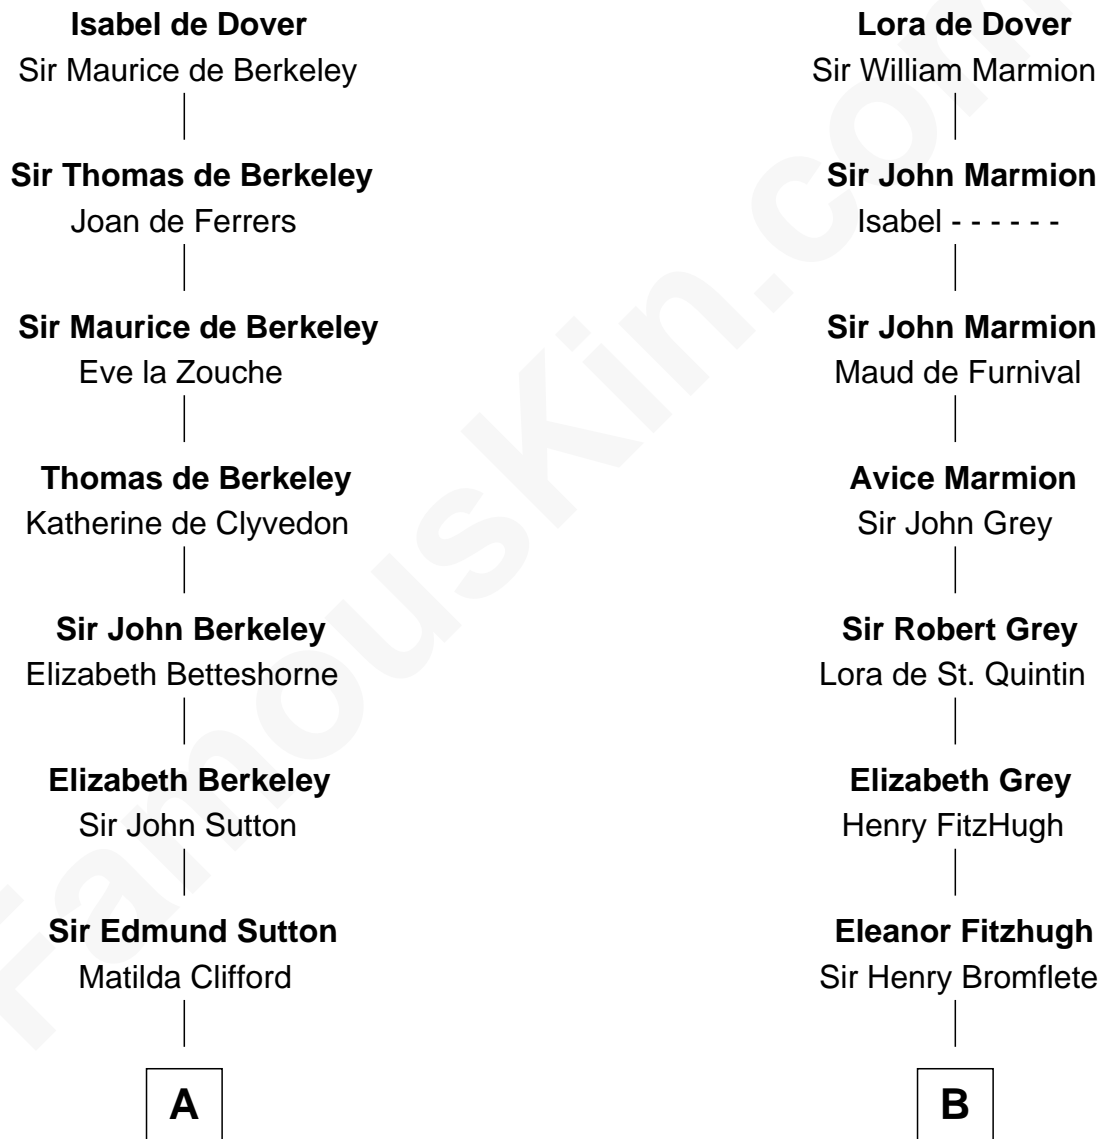

FamousKin.com Relationship Chart of

Princess Diana

Princess of Wales

18th cousin 2 times removed of

Fletcher Christian

Leader of the mutiny on the Bounty

Sir Richard FitzRoy

Rose de Dover