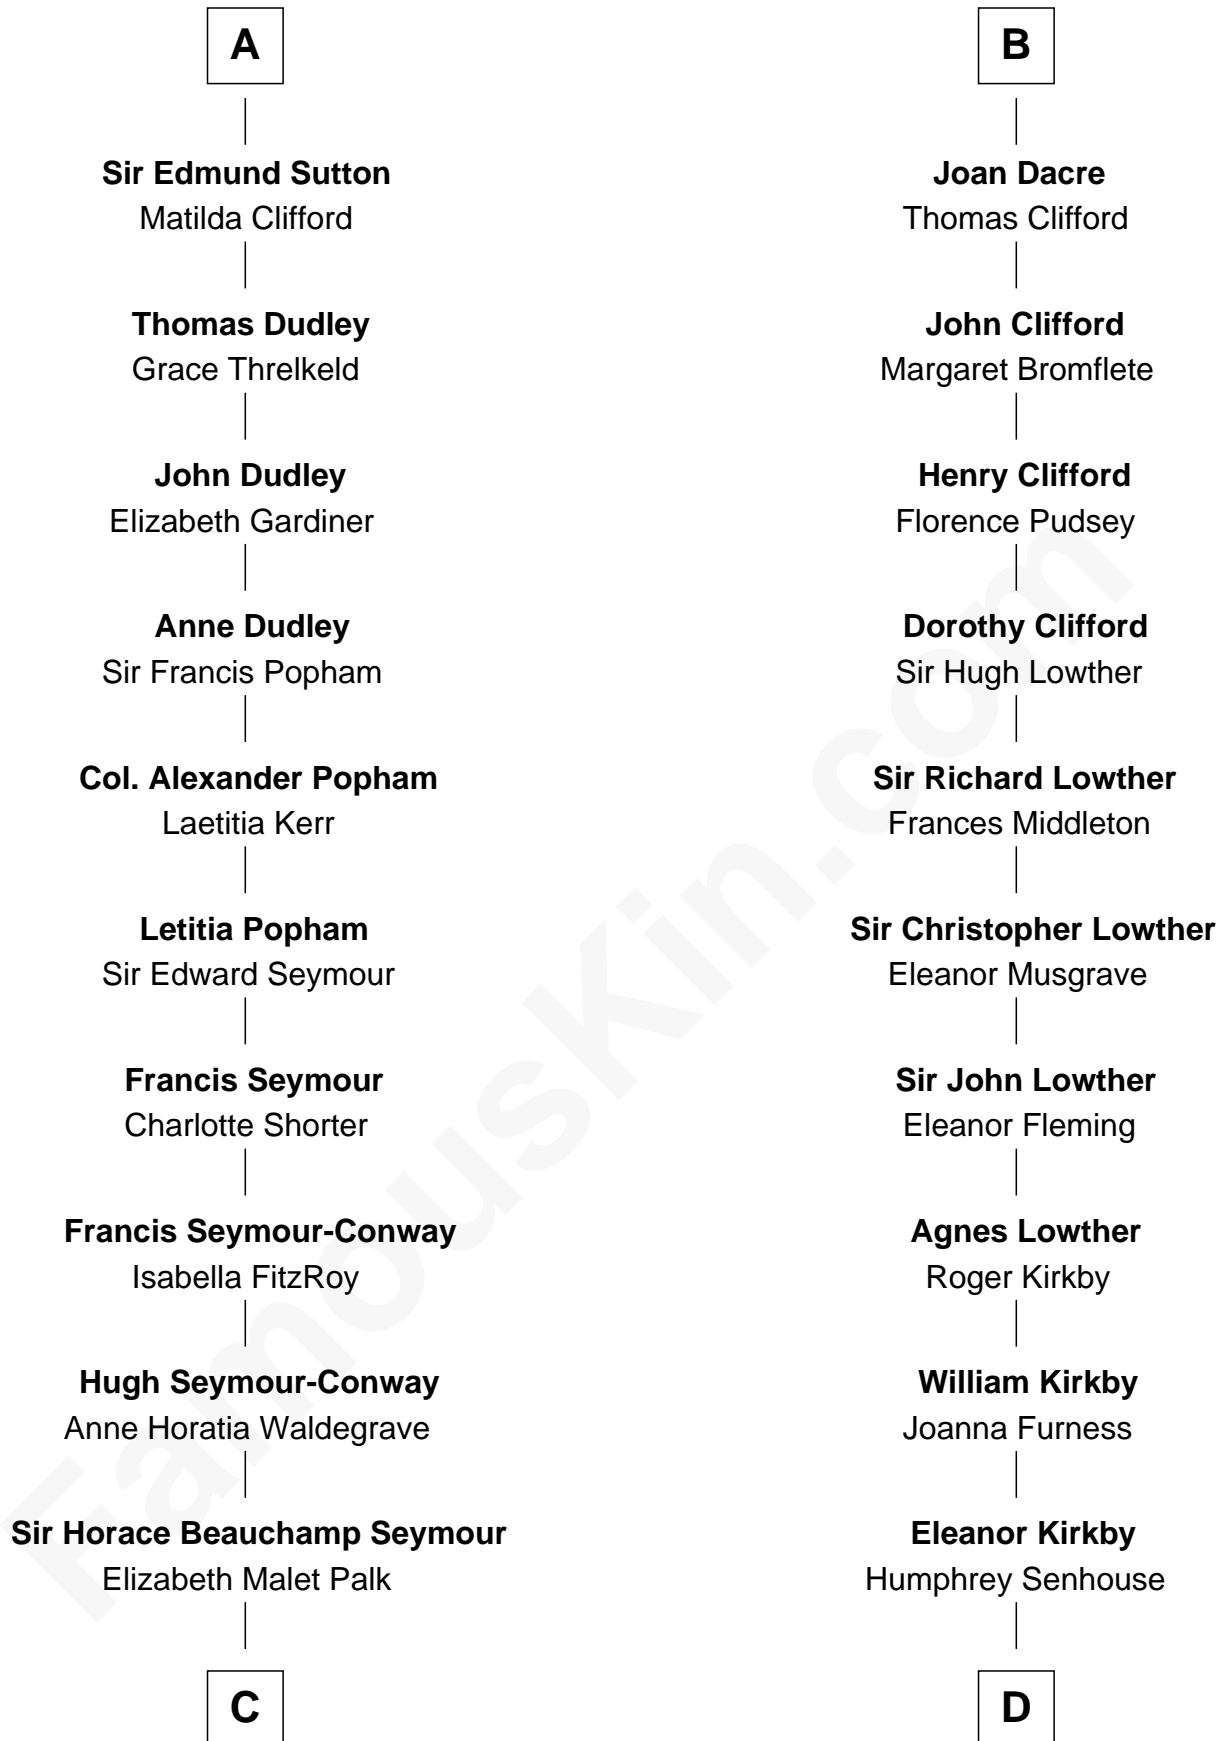

## Relationship Chart of

### Princess Diana

*Princess of Wales*

19th cousin 2 times removed of

**Fletcher Christian**  
*Leader of the mutiny on the Bounty*

**C**

**Adelaide Horatia Elizabeth Seymour**

Frederick Spencer

**Charles Robert Spencer**

Margaret Baring

**Albert Edward John Spencer**

Cynthia Elinor Beatrix Hamilton

**Edward John Spencer**

Frances Ruth Burke Roche

**Princess Diana**

*Princess of Wales*

**D**

**Bridget Senhouse**

John Christian

**Charles Christian**

Anne Dixon

**Fletcher Christian**

*Leader of the mutiny on the Bounty*

FamousKin.com