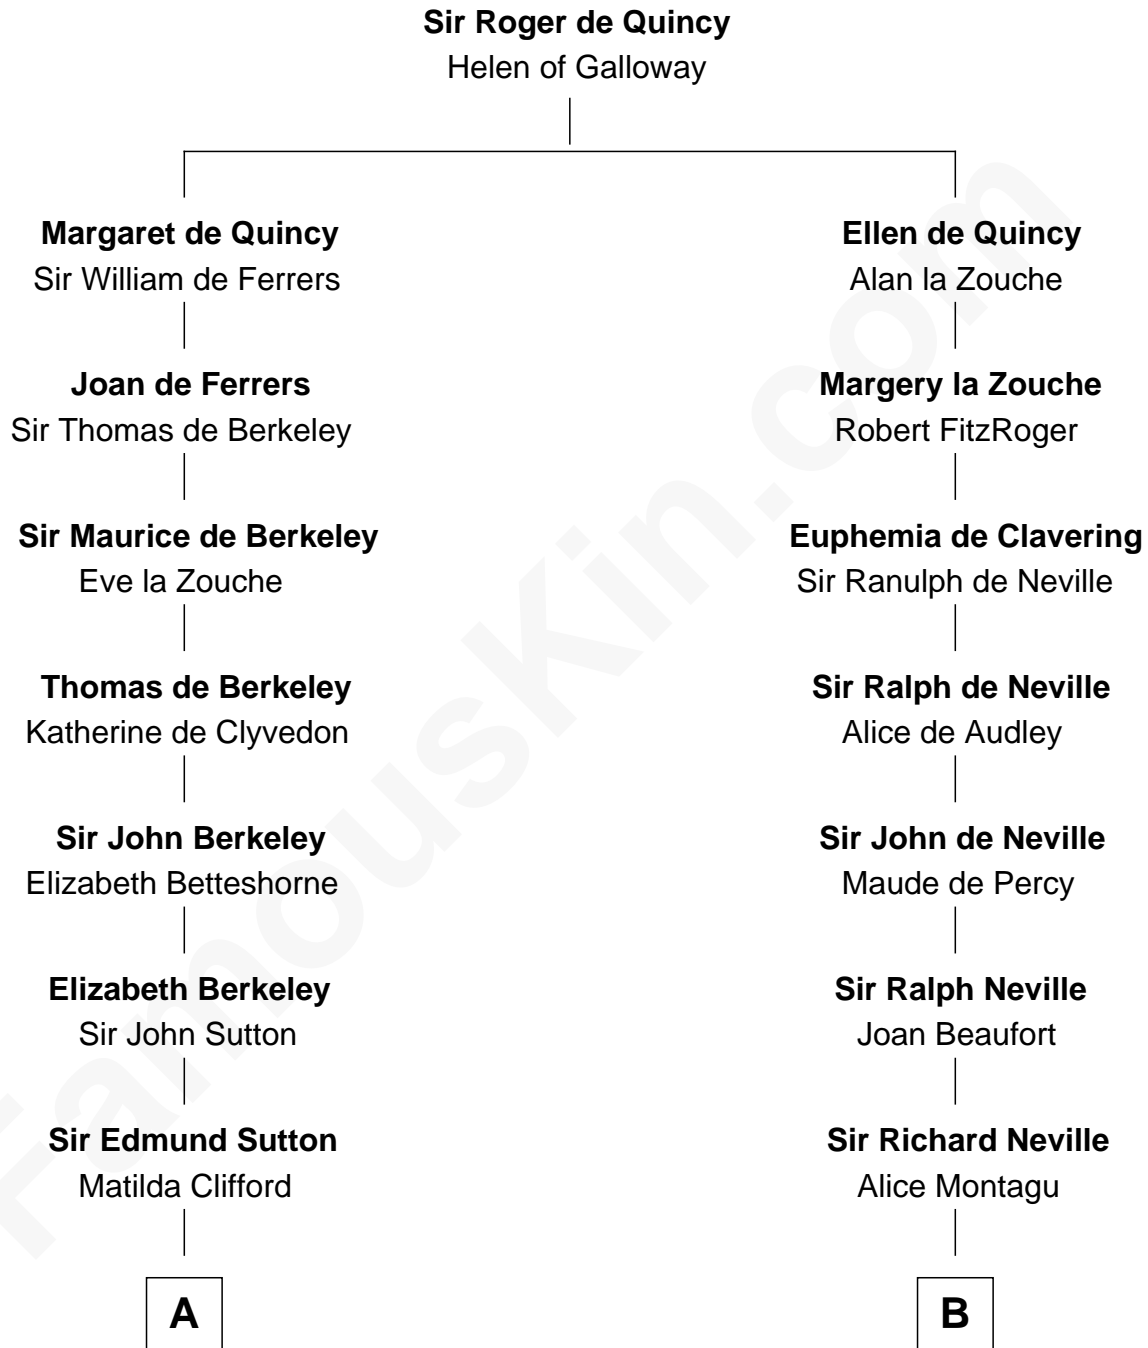

## Relationship Chart of

### Princess Diana

*Princess of Wales*

18th cousin 2 times removed of

**Fletcher Christian**  
*Leader of the mutiny on the Bounty*

FamousKin.com