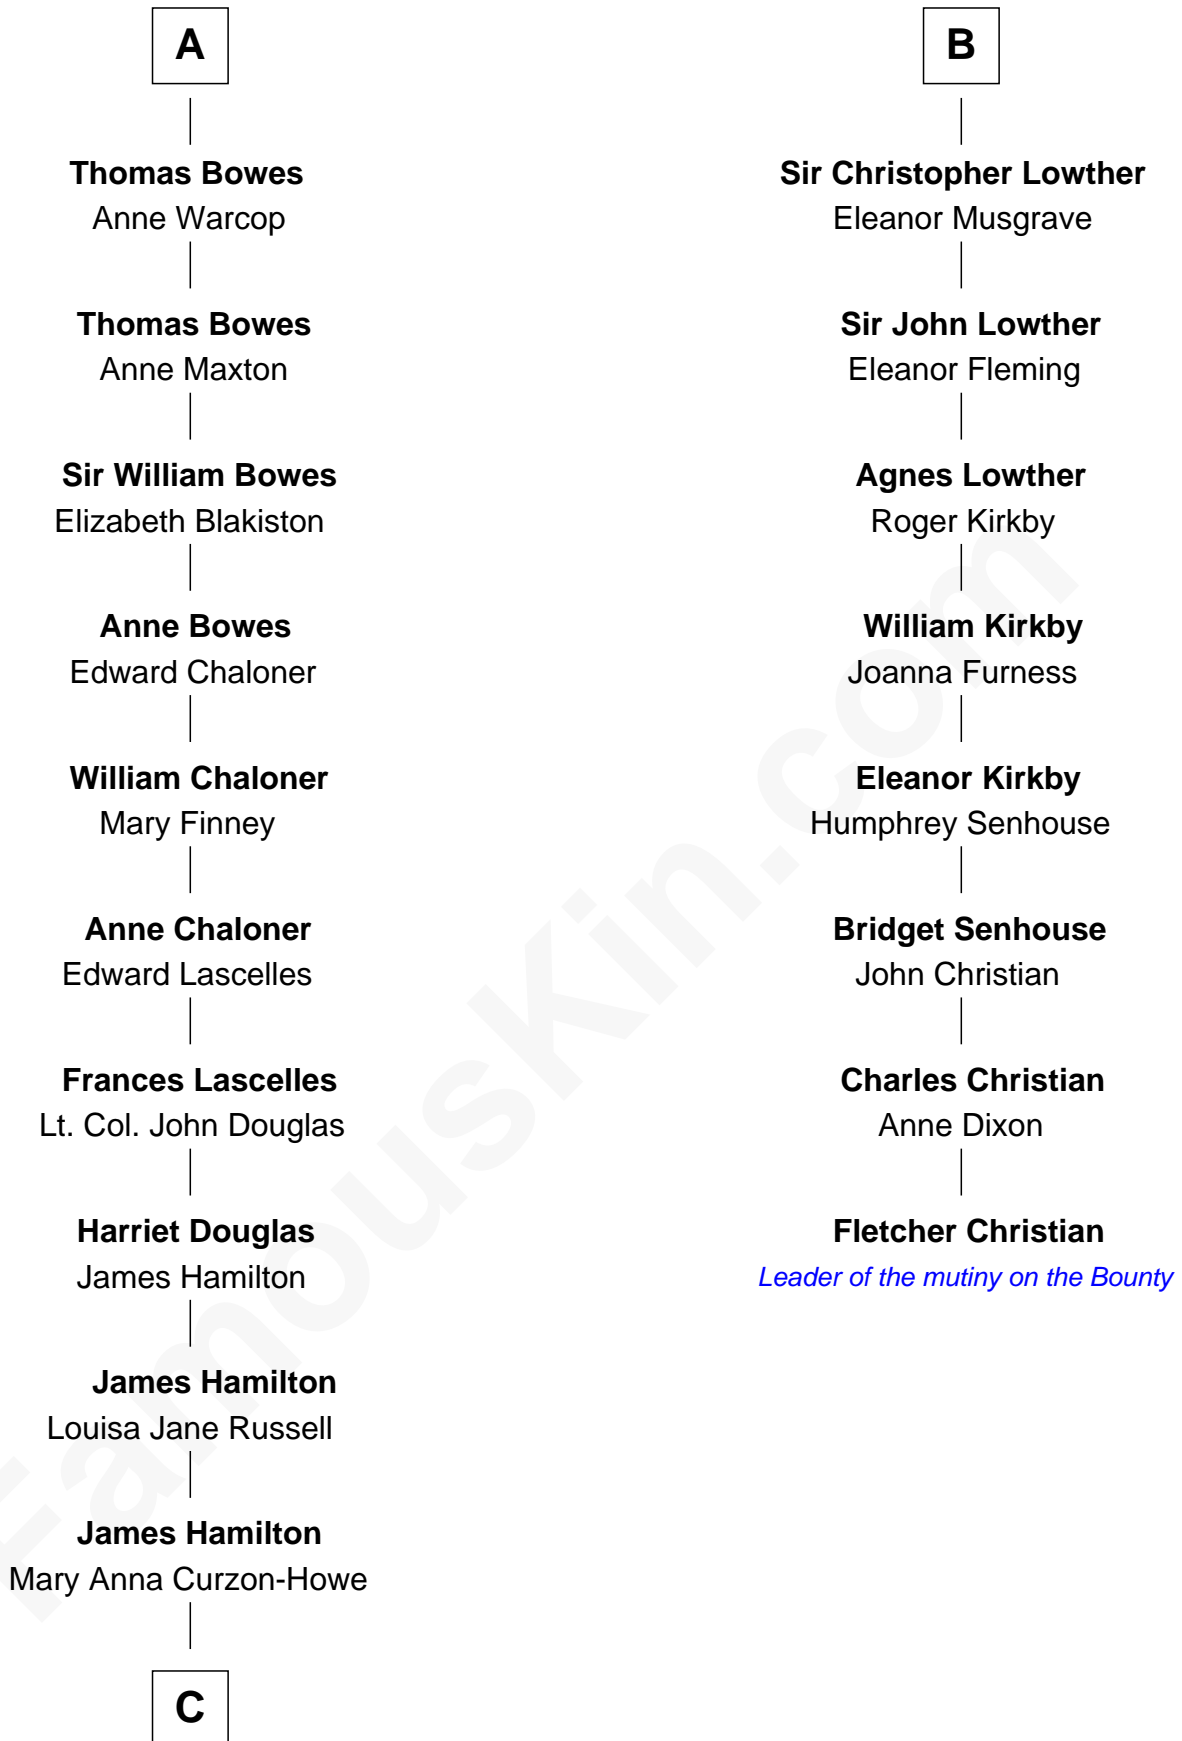

# FamousKin.com Relationship Chart of

**Princess Diana**

*Princess of Wales*

14th cousin 6 times removed of

**Fletcher Christian**

*Leader of the mutiny on the Bounty*

**Avice Marmion**

Sir John Grey

**Sir Robert Grey**  
Lora de St. Quintin

**Elizabeth Grey**  
Henry FitzHugh

**Sir William FitzHugh**  
Margery Willoughby

**Maud FitzHugh**  
Sir William Bowes

**Sir Ralph Bowes**  
Margery Conyers

**Richard Bowes**  
Elizabeth Aske

**Sir George Bowes**  
Jane Talbot

**A**

**Sir Robert Grey**  
Lora de St. Quintin

**Elizabeth Grey**  
Henry FitzHugh

**Eleanor Fitzhugh**  
Sir Henry Bromflete

**Margaret Bromflete**  
John Clifford

**Henry Clifford**  
Florence Pudsey

**Dorothy Clifford**  
Sir Hugh Lowther

**Sir Richard Lowther**  
Frances Middleton

**B**

**C**

—  
**James Albert Edward Hamilton**  
Rosalind Cecilia Caroline Bingham

—  
**Cynthia Elinor Beatrix Hamilton**  
Albert Edward John Spencer