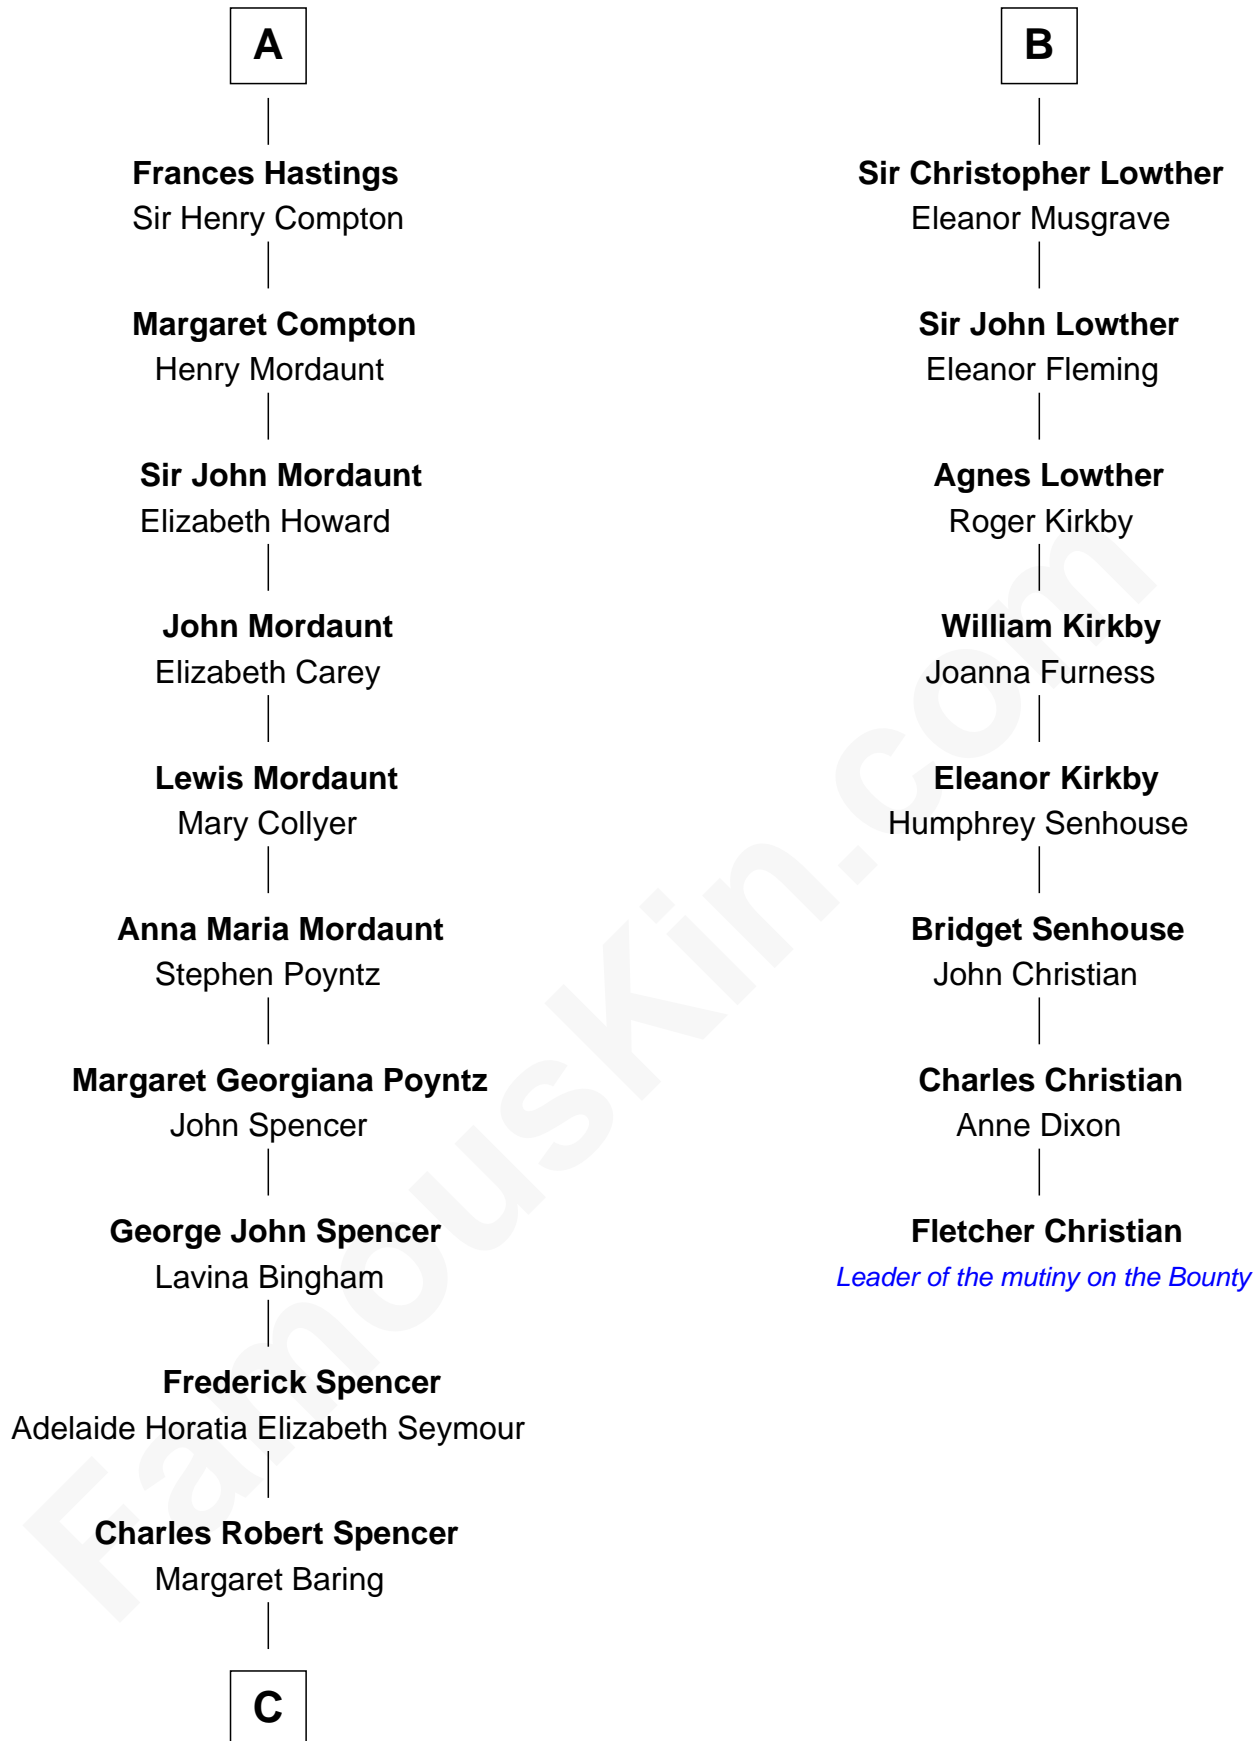

# FamousKin.com Relationship Chart of

**Princess Diana**

*Princess of Wales*

14th cousin 5 times removed of

**Fletcher Christian**

*Leader of the mutiny on the Bounty*

**C**

—  
**Albert Edward John Spencer**  
Cynthia Elinor Beatrix Hamilton

—  
**Edward John Spencer**  
Frances Ruth Burke Roche

—  
**Princess Diana**  
*Princess of Wales*

FamousKin.com