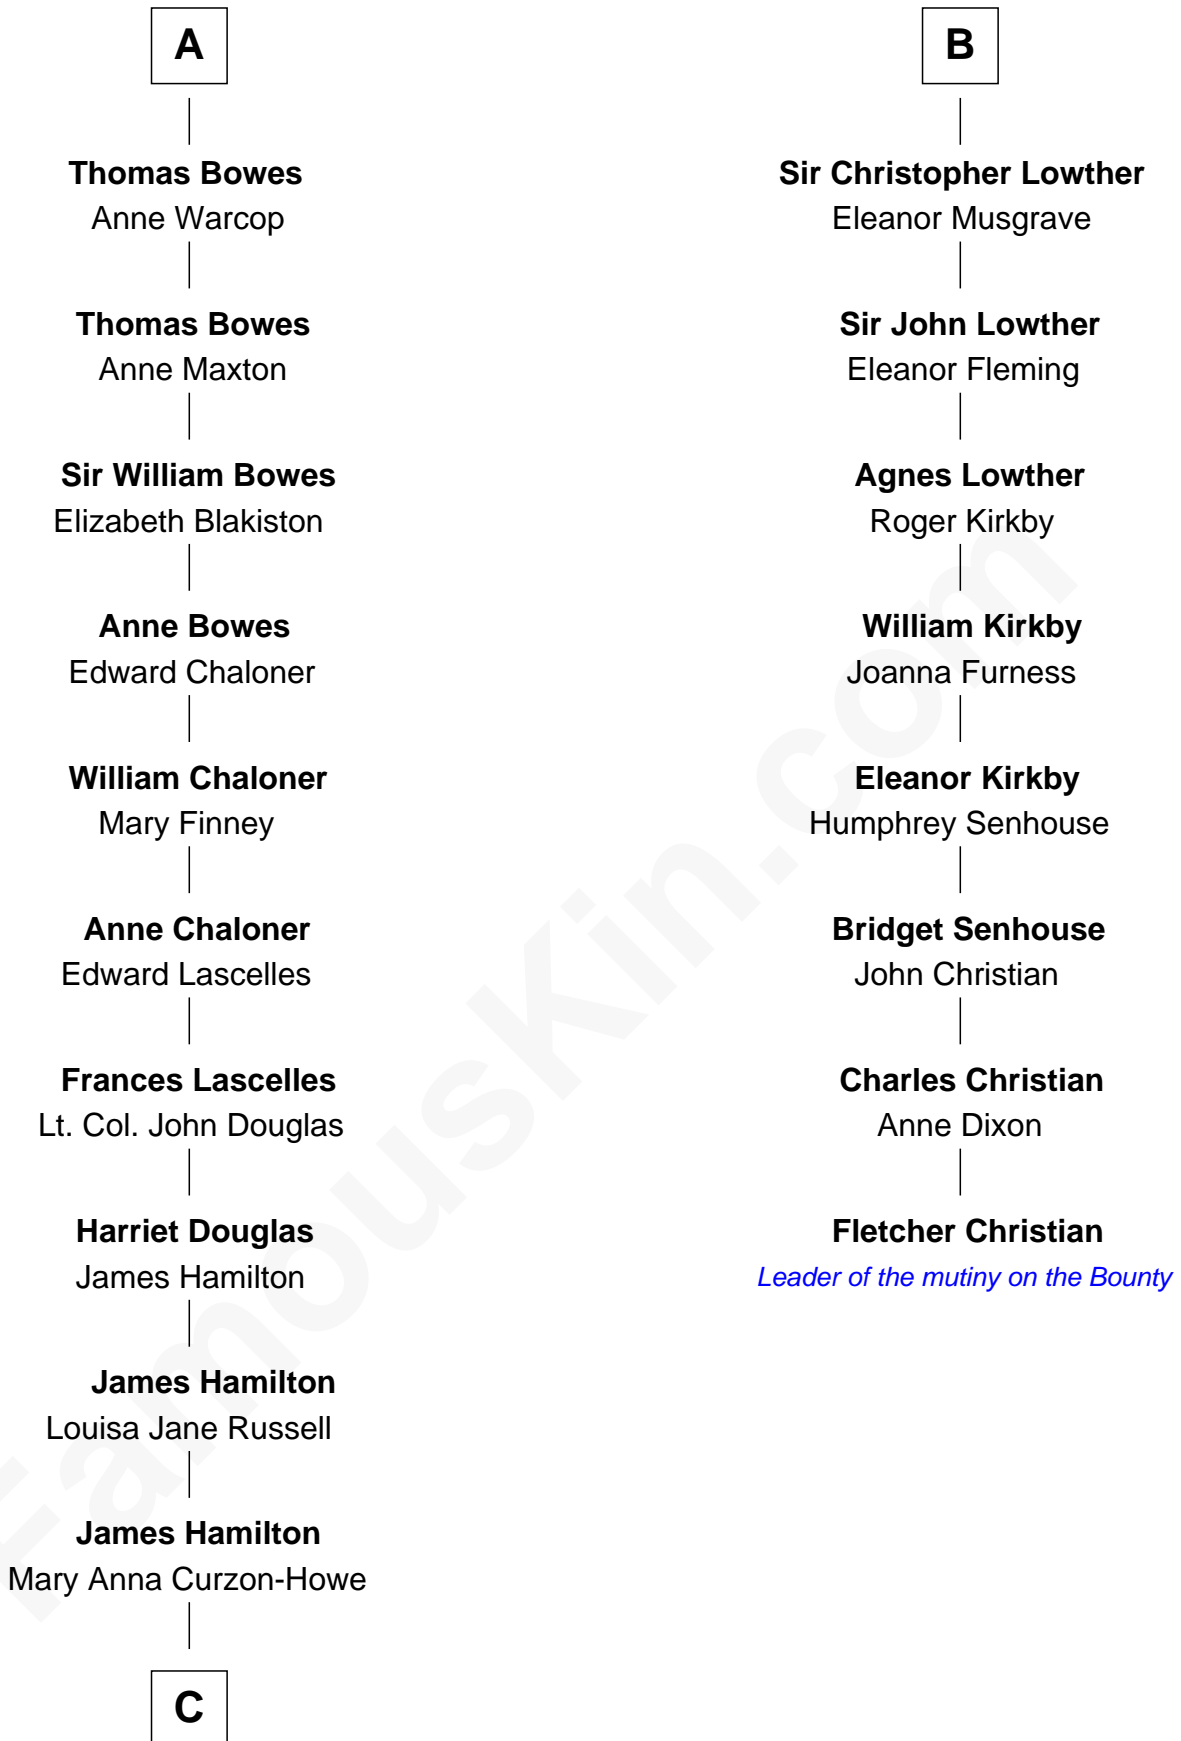

# FamousKin.com Relationship Chart of

**Princess Diana**

*Princess of Wales*

14th cousin 6 times removed of

**Fletcher Christian**

*Leader of the mutiny on the Bounty*

**Herbert de St. Quintin**

**C**

**James Albert Edward Hamilton**  
Rosalind Cecilia Caroline Bingham

**Cynthia Elinor Beatrix Hamilton**  
Albert Edward John Spencer

**Edward John Spencer**  
Frances Ruth Burke Roche

**Princess Diana**  
*Princess of Wales*