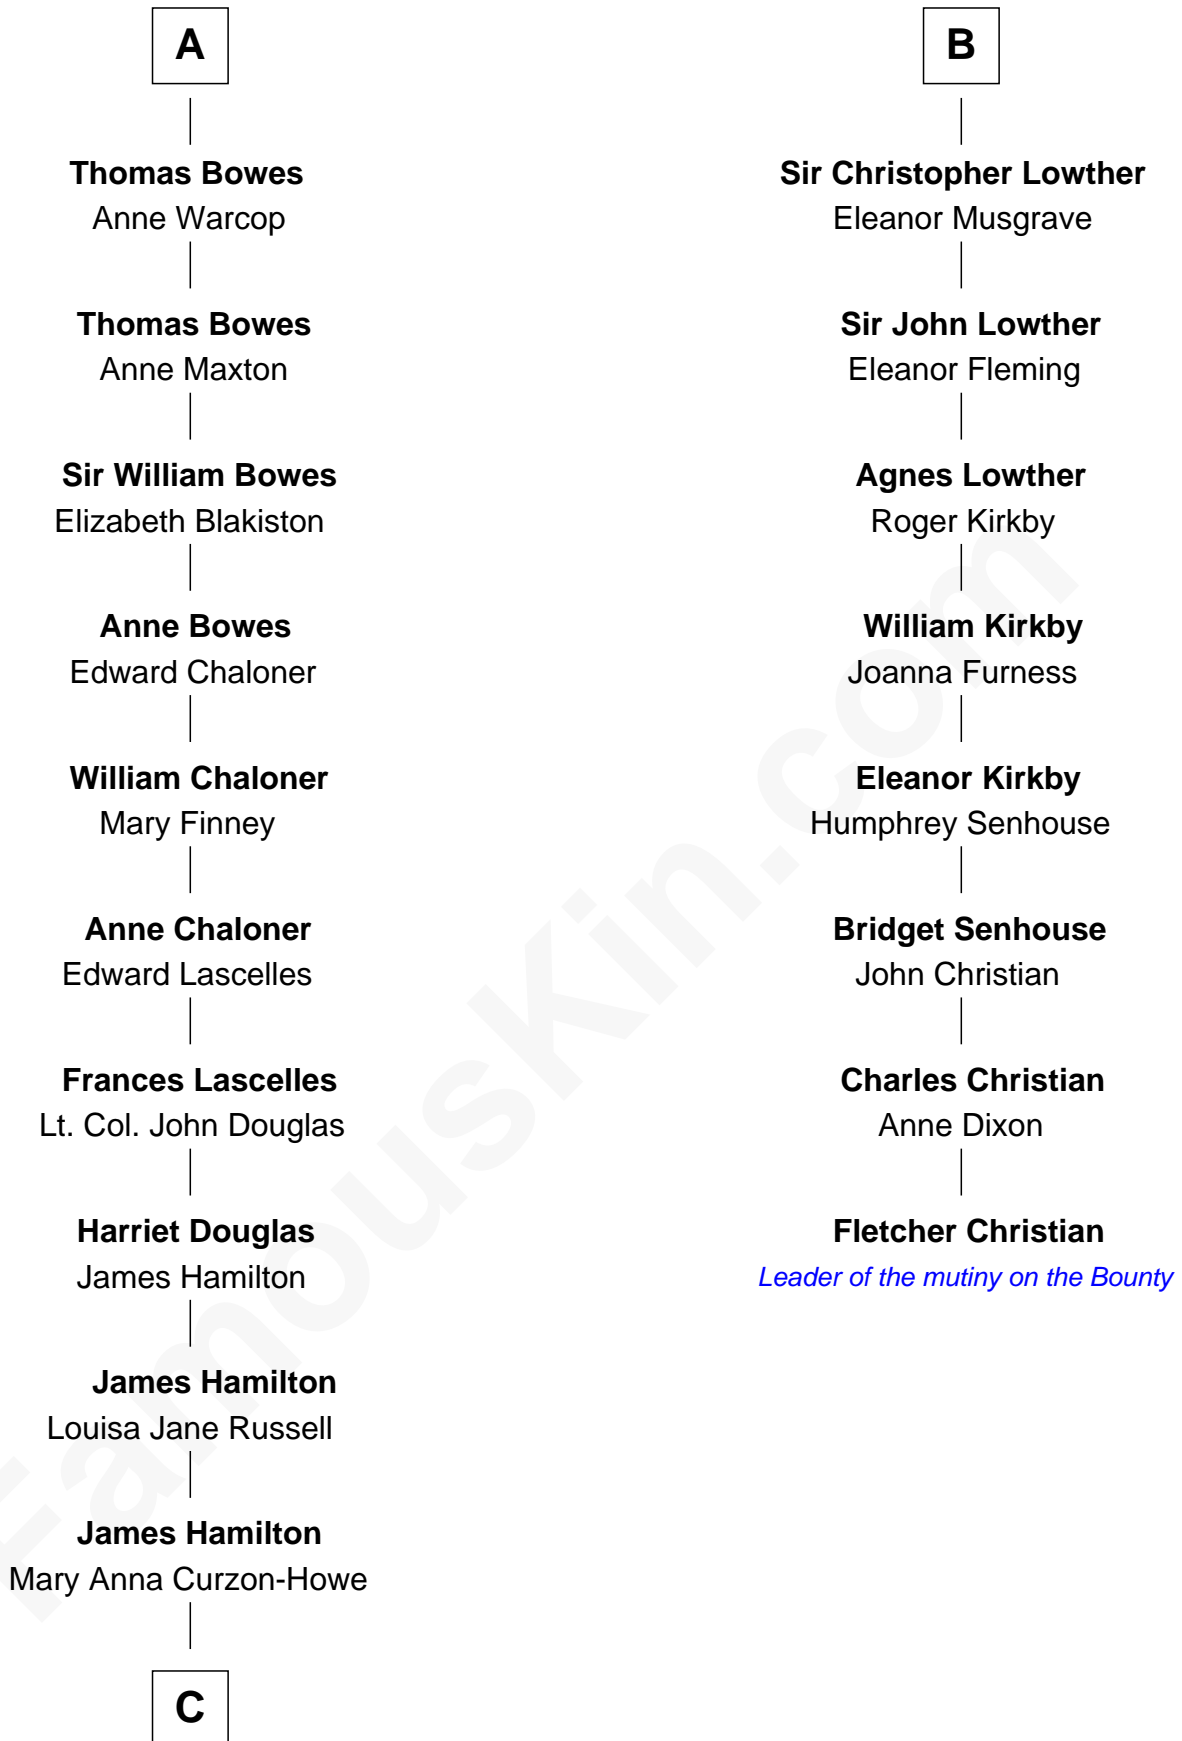

FamousKin.com Relationship Chart of

Princess Diana

Princess of Wales

14th cousin 6 times removed of

Fletcher Christian

Leader of the mutiny on the Bounty

C

—
James Albert Edward Hamilton
Rosalind Cecilia Caroline Bingham

—
Cynthia Elinor Beatrix Hamilton
Albert Edward John Spencer

—
Edward John Spencer
Frances Ruth Burke Roche

—
Princess Diana
Princess of Wales

FamousKin.com