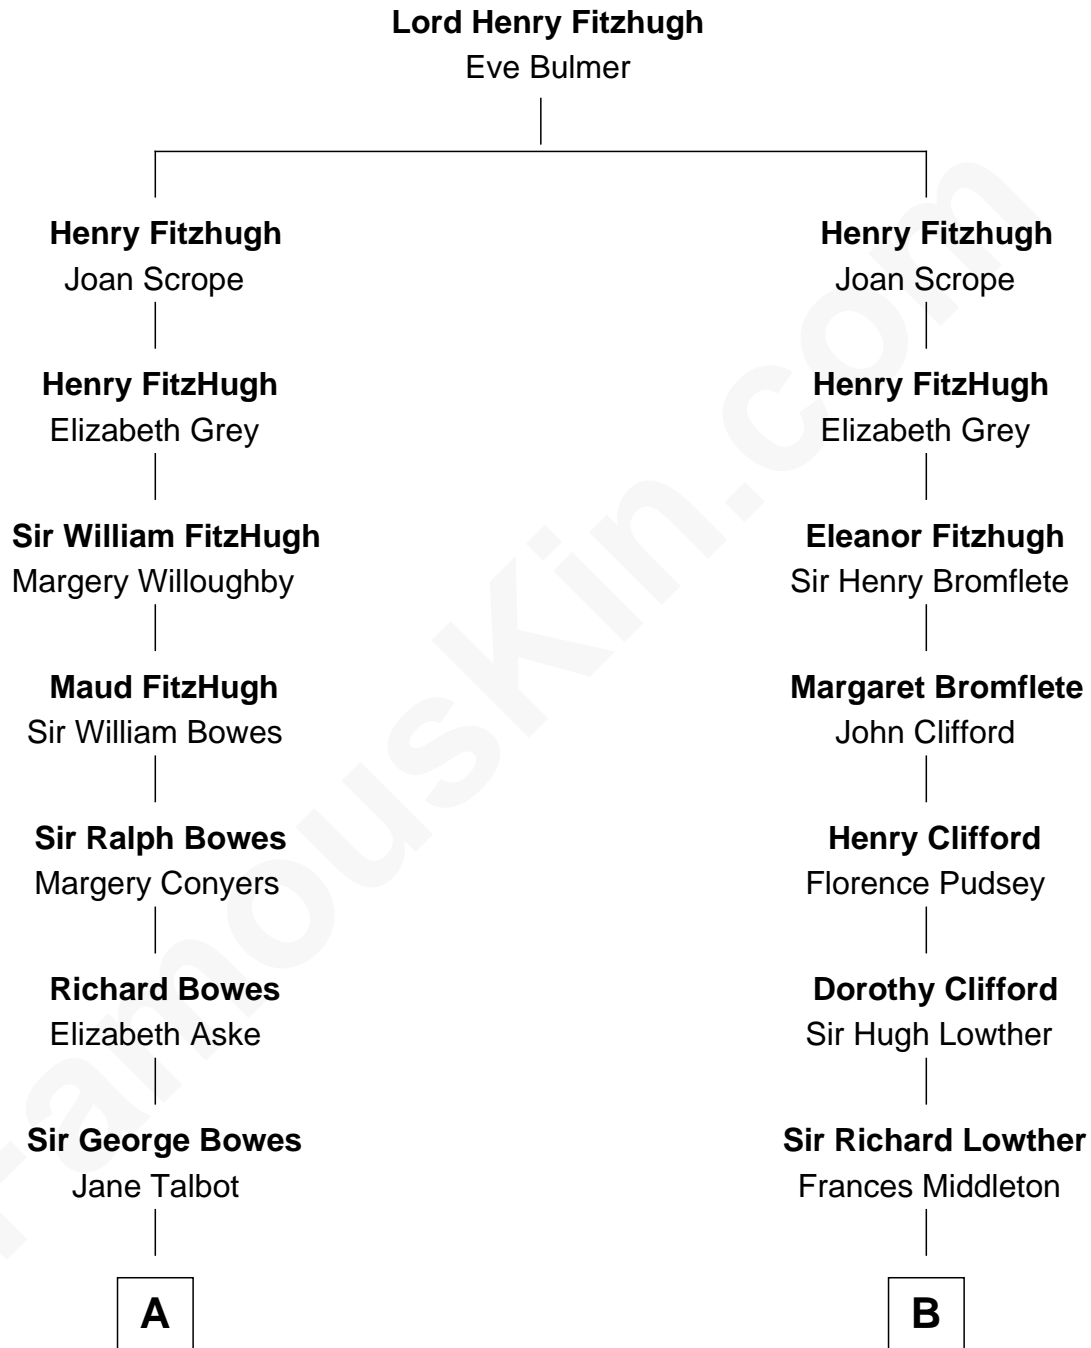

FamousKin.com

Relationship Chart of

Princess Diana

Princess of Wales

14th cousin 6 times removed of

Fletcher Christian
Leader of the mutiny on the Bounty

C

James Albert Edward Hamilton
Rosalind Cecilia Caroline Bingham

Cynthia Elinor Beatrix Hamilton
Albert Edward John Spencer

Edward John Spencer
Frances Ruth Burke Roche

Princess Diana
Princess of Wales

FamousKin.com