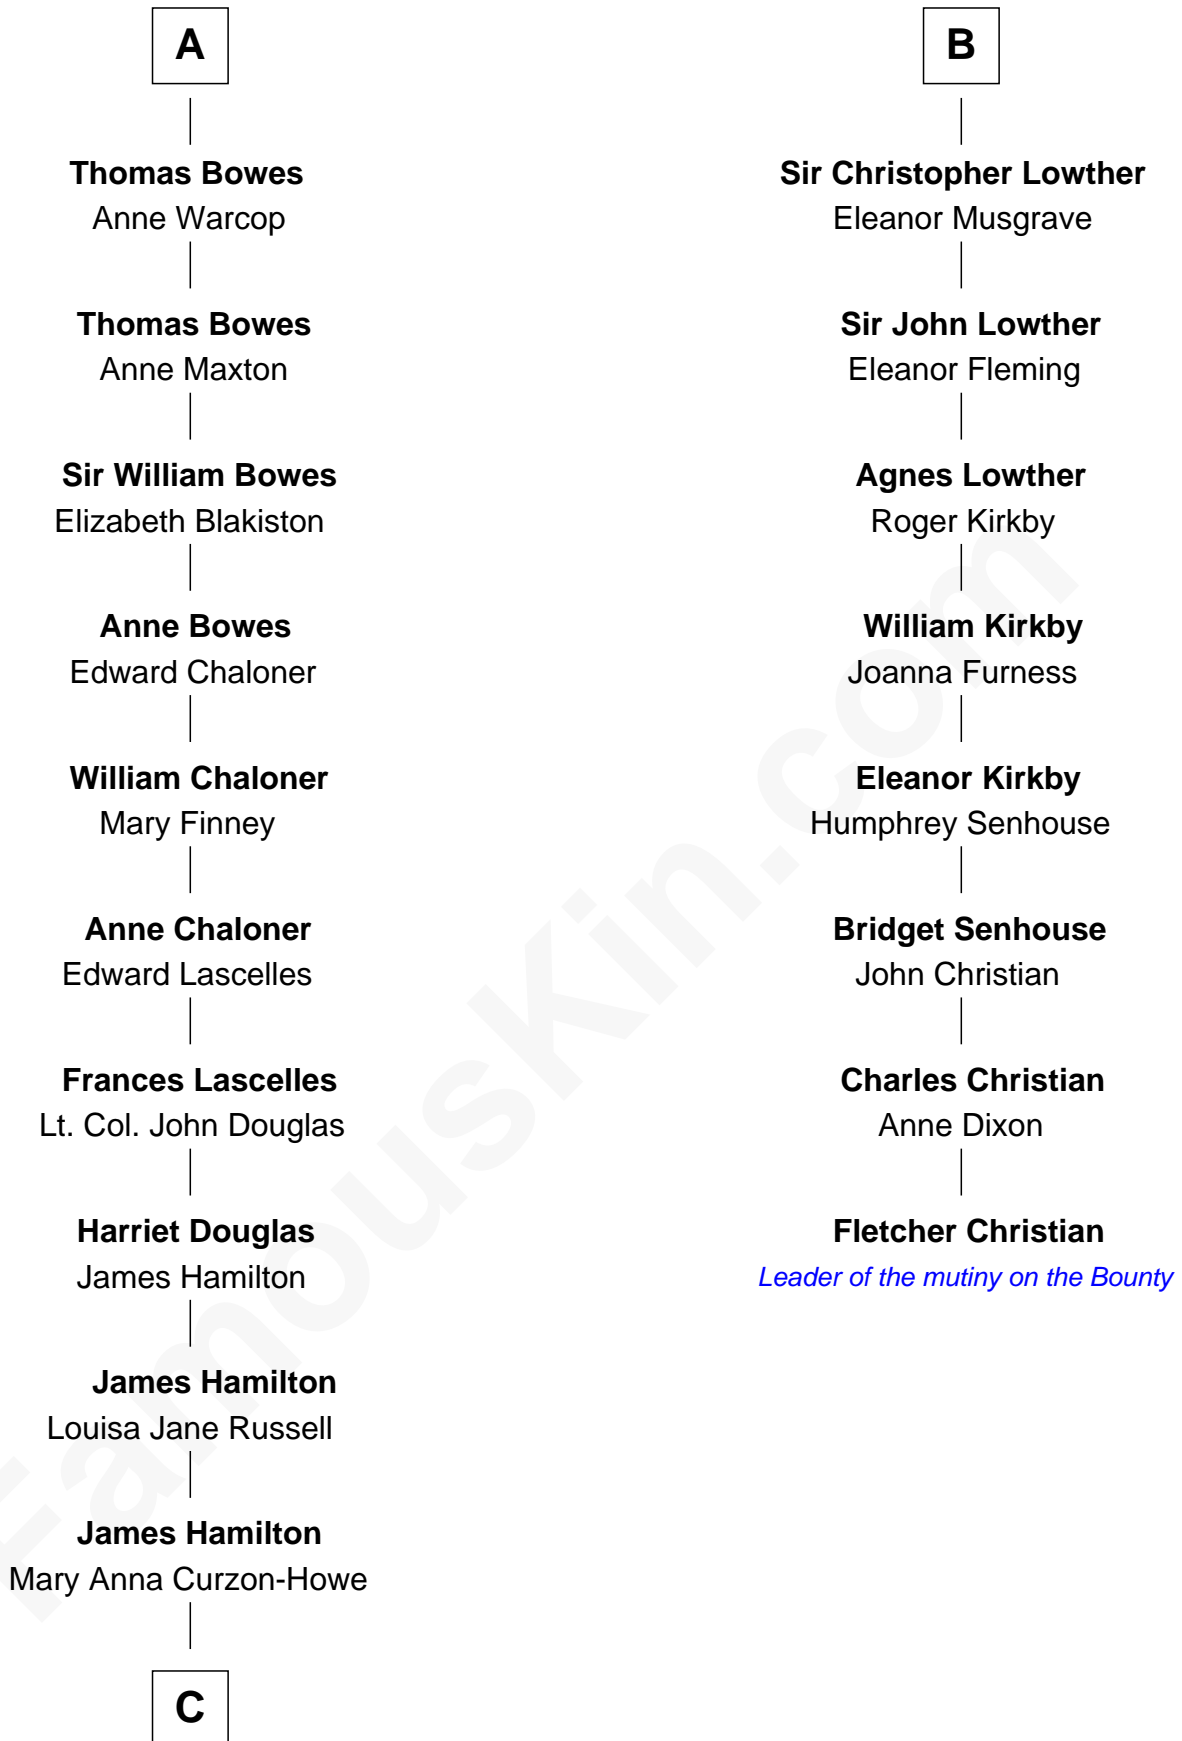

FamousKin.com

Relationship Chart of

Princess Diana

Princess of Wales

14th cousin 6 times removed of

Fletcher Christian
Leader of the mutiny on the Bounty

C

James Albert Edward Hamilton
Rosalind Cecilia Caroline Bingham

Cynthia Elinor Beatrix Hamilton
Albert Edward John Spencer

Edward John Spencer
Frances Ruth Burke Roche

Princess Diana
Princess of Wales

FamousKin.com