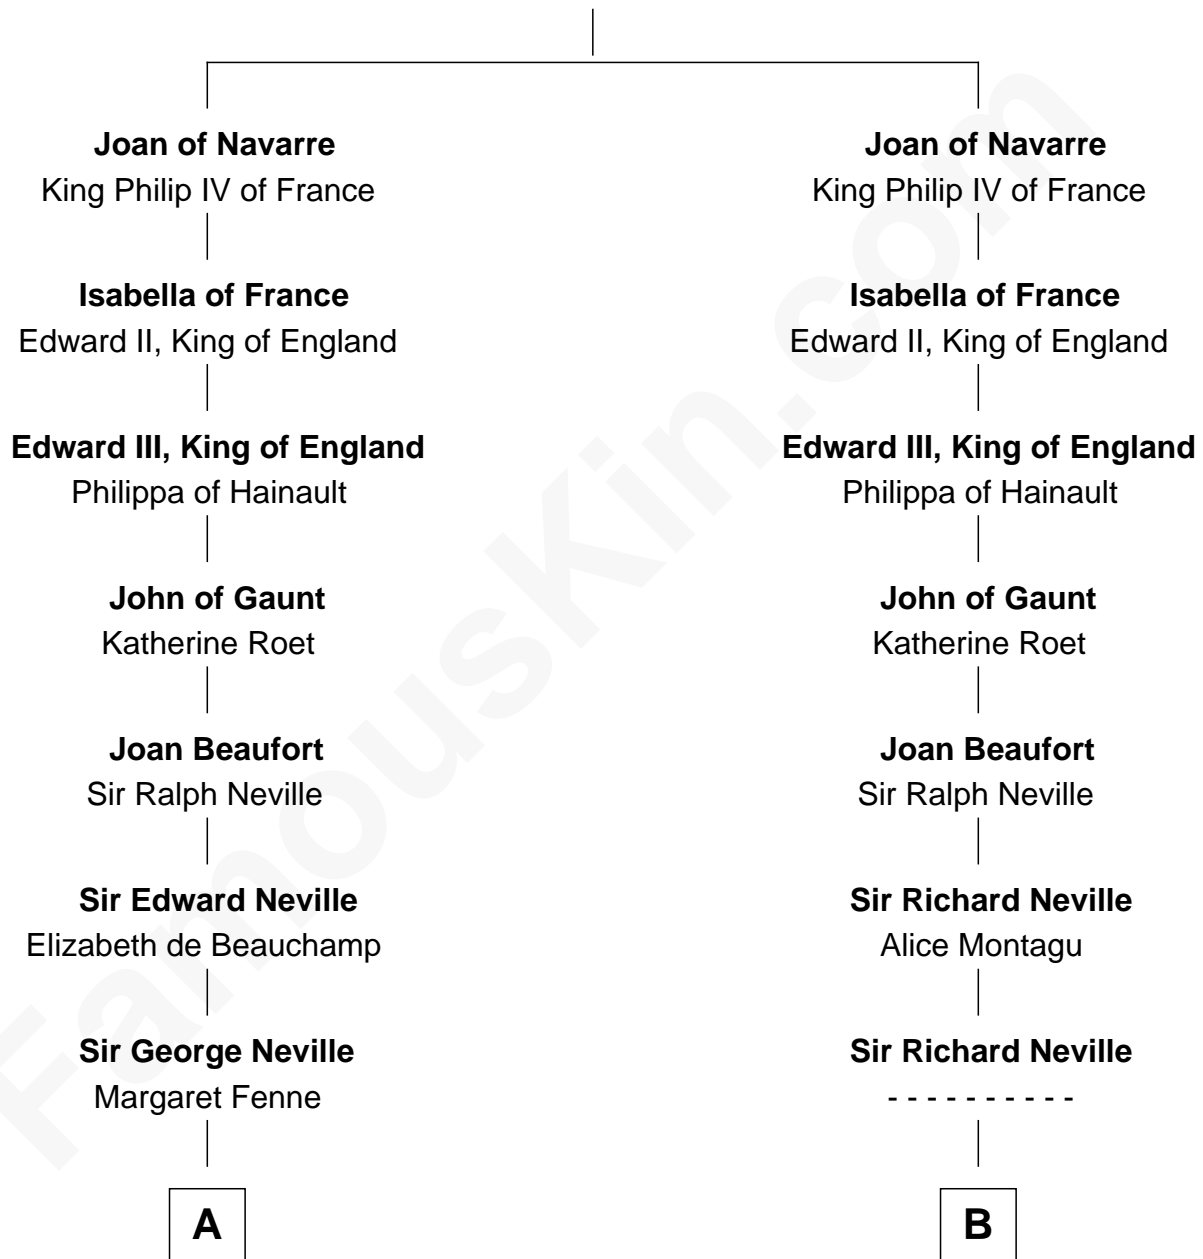

FamousKin.com Relationship Chart of

Princess Diana

Princess of Wales

17th cousin 4 times removed of

Fletcher Christian

Leader of the mutiny on the Bounty

King Henry I of Navarre

Blanche of Artois

C

—
Frederick Spencer

Adelaide Horatia Elizabeth Seymour

—
Charles Robert Spencer

Margaret Baring

—
Albert Edward John Spencer

Cynthia Elinor Beatrix Hamilton

—
Edward John Spencer

Frances Ruth Burke Roche

—
Princess Diana

Princess of Wales

FamousKin.com