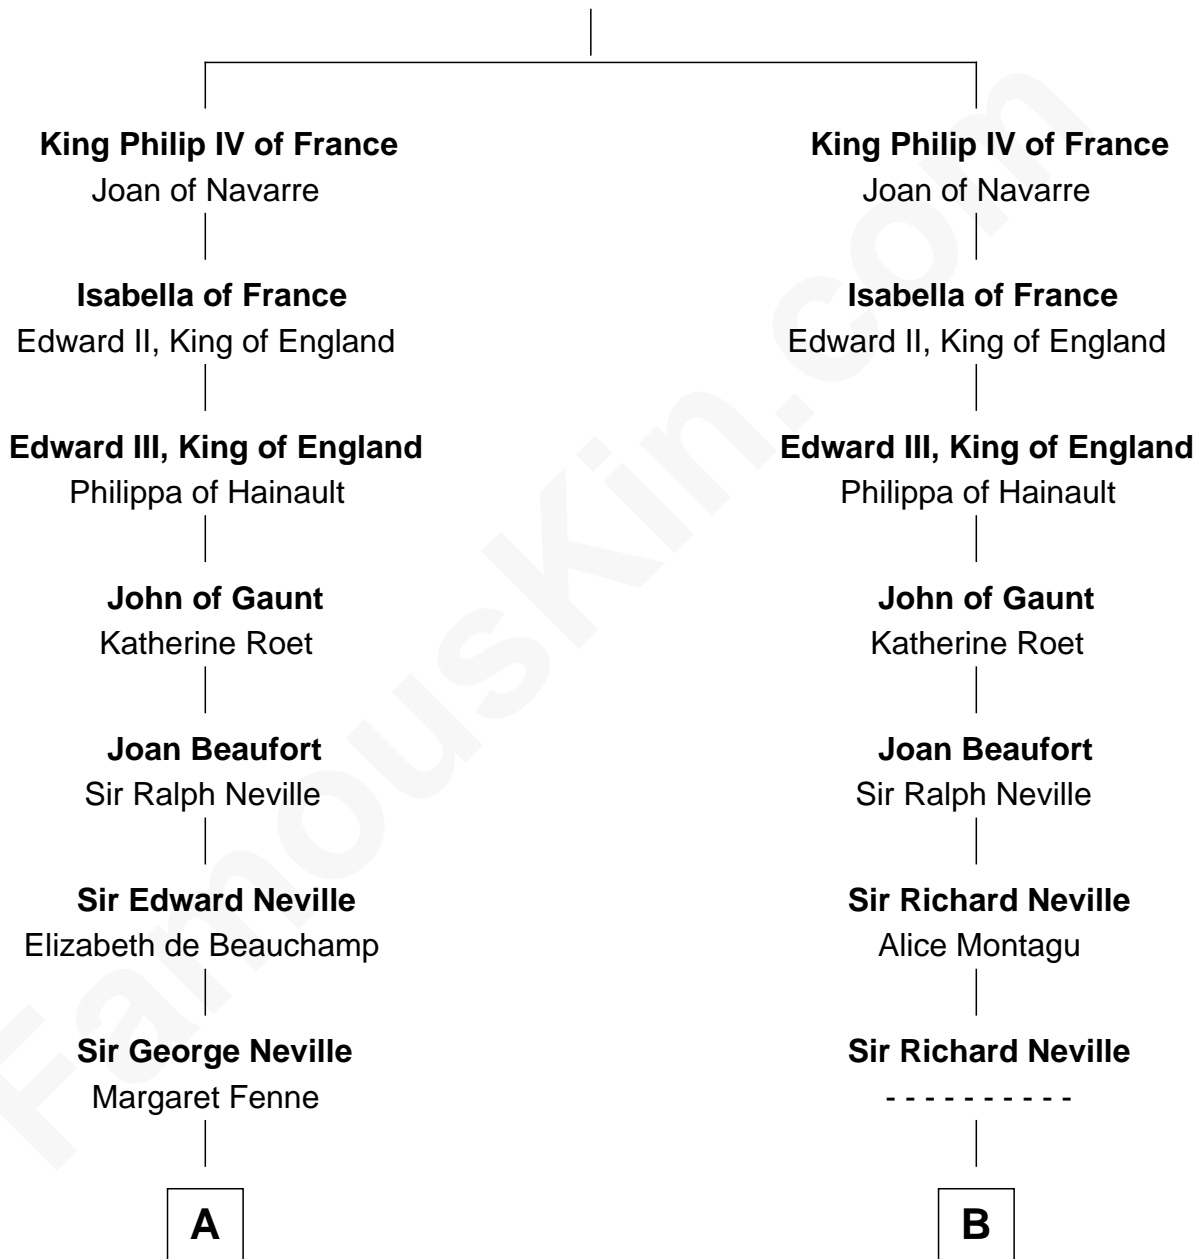

FamousKin.com Relationship Chart of

Princess Diana

Princess of Wales

17th cousin 4 times removed of

Fletcher Christian

Leader of the mutiny on the Bounty

Philip III, King of France

Isabella of Aragon

C

—
Frederick Spencer

Adelaide Horatia Elizabeth Seymour

—
Charles Robert Spencer

Margaret Baring

—
Albert Edward John Spencer

Cynthia Elinor Beatrix Hamilton

—
Edward John Spencer

Frances Ruth Burke Roche

—
Princess Diana

Princess of Wales

FamousKin.com