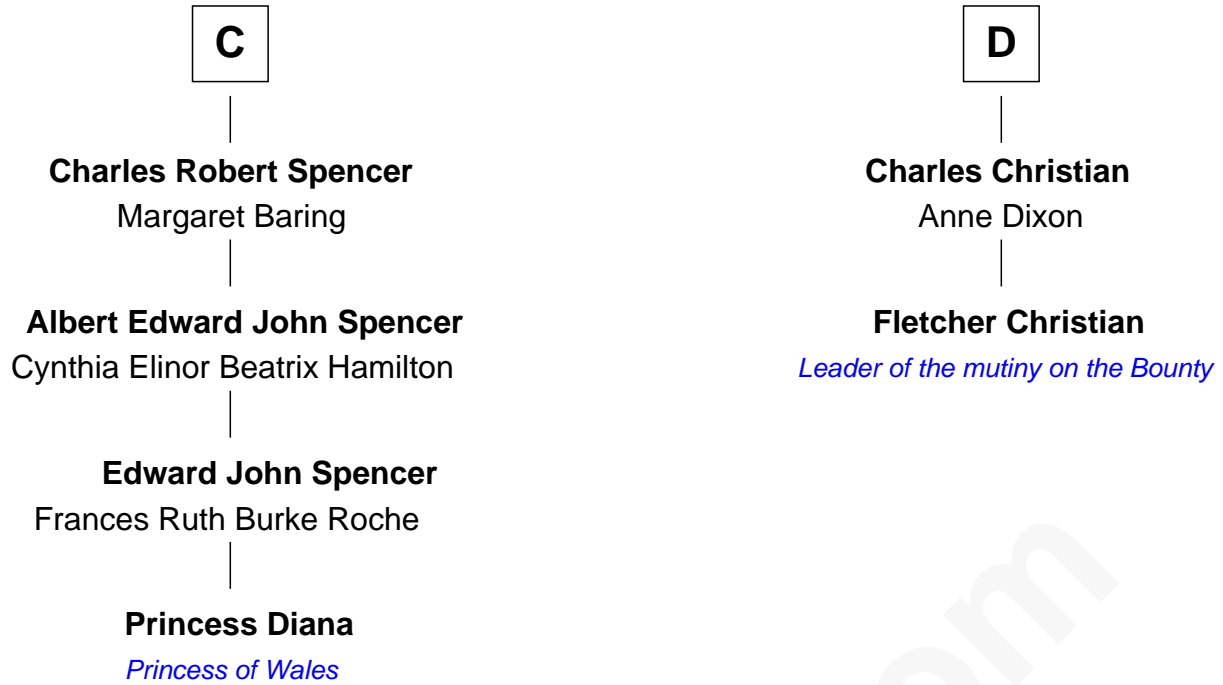

FamousKin.com Relationship Chart of

Princess Diana

Princess of Wales

18th cousin 2 times removed of

Fletcher Christian

Leader of the mutiny on the Bounty

William de Braiose

Eva Marshal

Eve de Braiose
Sir William de Cantilupe

Milicent de Cantilupe
Eudo la Zouche

Eve la Zouche
Sir Maurice de Berkeley

Thomas de Berkeley
Katherine de Clyvedon

Sir John Berkeley
Elizabeth Betteshorne

Elizabeth Berkeley
Sir John Sutton

Sir Edmund Sutton
Matilda Clifford

A

Maud de Braose
Roger Mortimer

Sir Edmund Mortimer
Margaret de Fiennes

Iseult de Mortimer
Sir Hugh I de Audley

Alice de Audley
Sir Ralph de Neville

Sir John de Neville
Maude de Percy

Sir Ralph Neville
Joan Beaufort

Sir Richard Neville
Alice Montagu

B

FamousKin.com