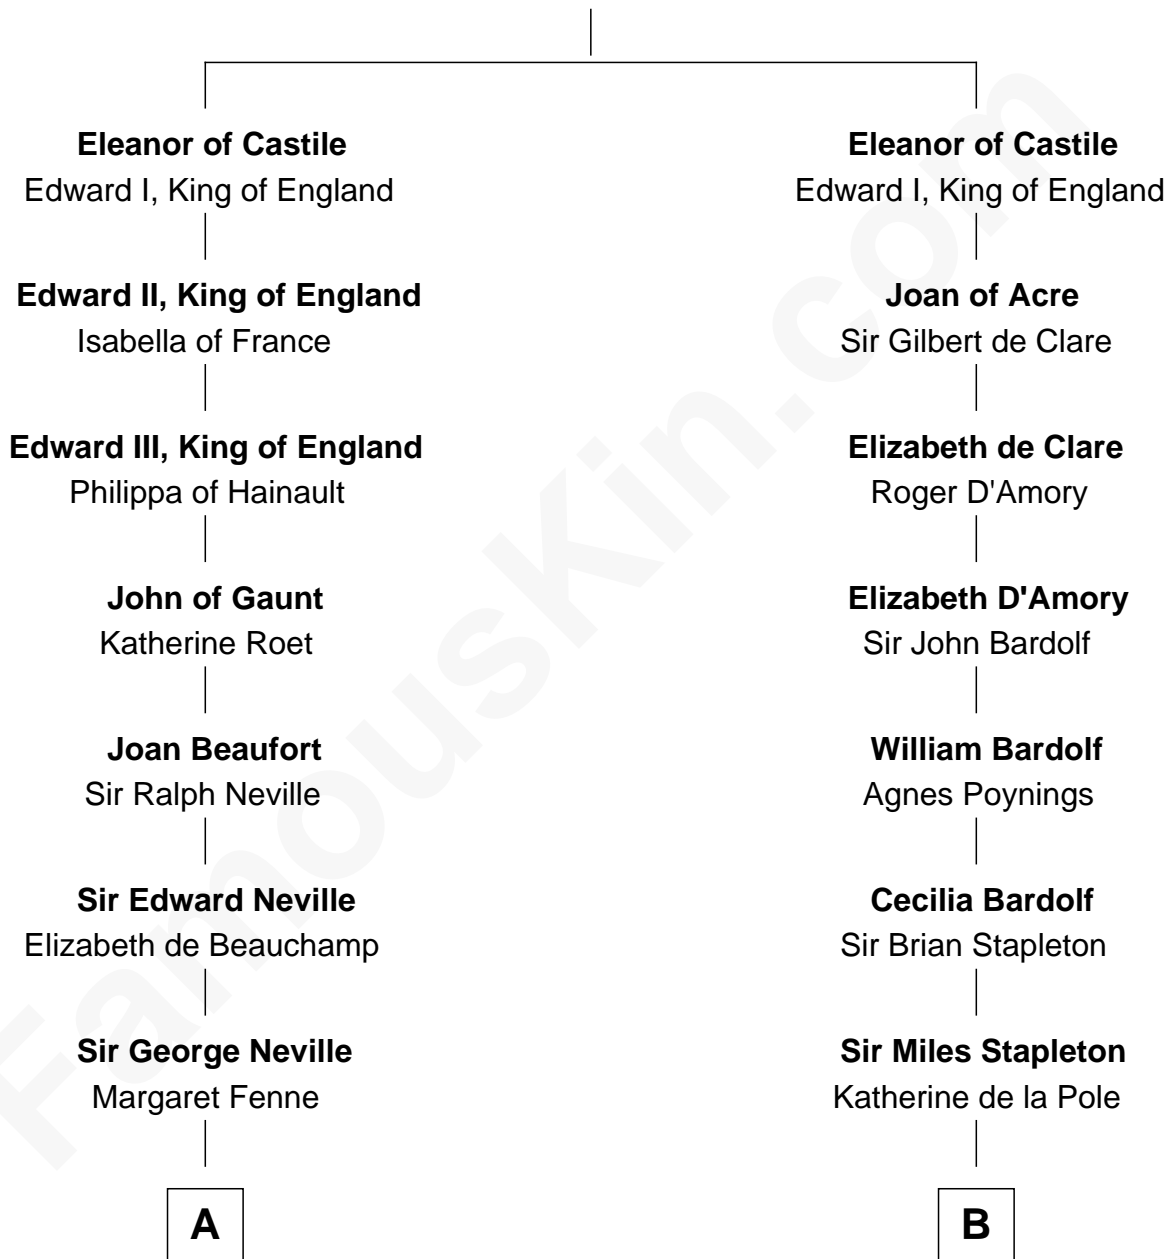

# FamousKin.com Relationship Chart of

**Princess Diana**

*Princess of Wales*

17th cousin 4 times removed of

**Fletcher Christian**

*Leader of the mutiny on the Bounty*

**Ferdinand III, King of Castile**

Joanna of Ponthieu

**C**

—  
**Frederick Spencer**

Adelaide Horatia Elizabeth Seymour

—  
**Charles Robert Spencer**

Margaret Baring

—  
**Albert Edward John Spencer**

Cynthia Elinor Beatrix Hamilton

—  
**Edward John Spencer**

Frances Ruth Burke Roche

—  
**Princess Diana**

*Princess of Wales*

FamousKin.com