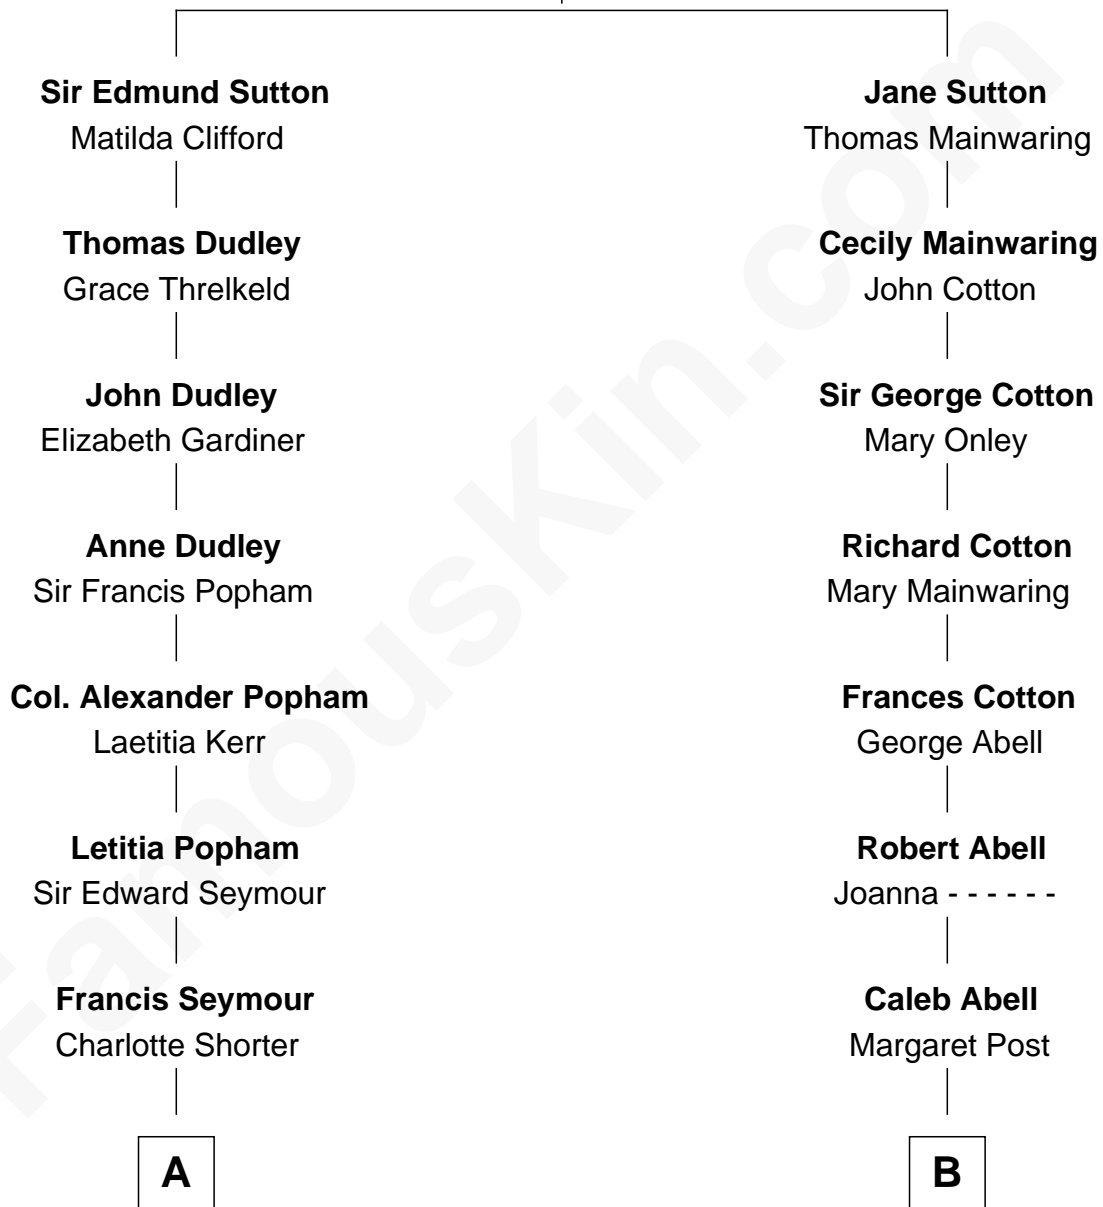

FamousKin.com Relationship Chart of

Princess Diana

Princess of Wales

14th cousin 1 time removed of

Shadoe Stevens

Radio Disc Jockey

Sir John Sutton
Elizabeth Berkeley

A

Francis Seymour-Conway

Isabella FitzRoy

Hugh Seymour-Conway

Anne Horatia Waldegrave

Sir Horace Beauchamp Seymour

Elizabeth Malet Palk

Adelaide Horatia Elizabeth Seymour

Frederick Spencer

Charles Robert Spencer

Margaret Baring

Albert Edward John Spencer

Cynthia Elinor Beatrix Hamilton

Edward John Spencer

Frances Ruth Burke Roche

Princess Diana

Princess of Wales