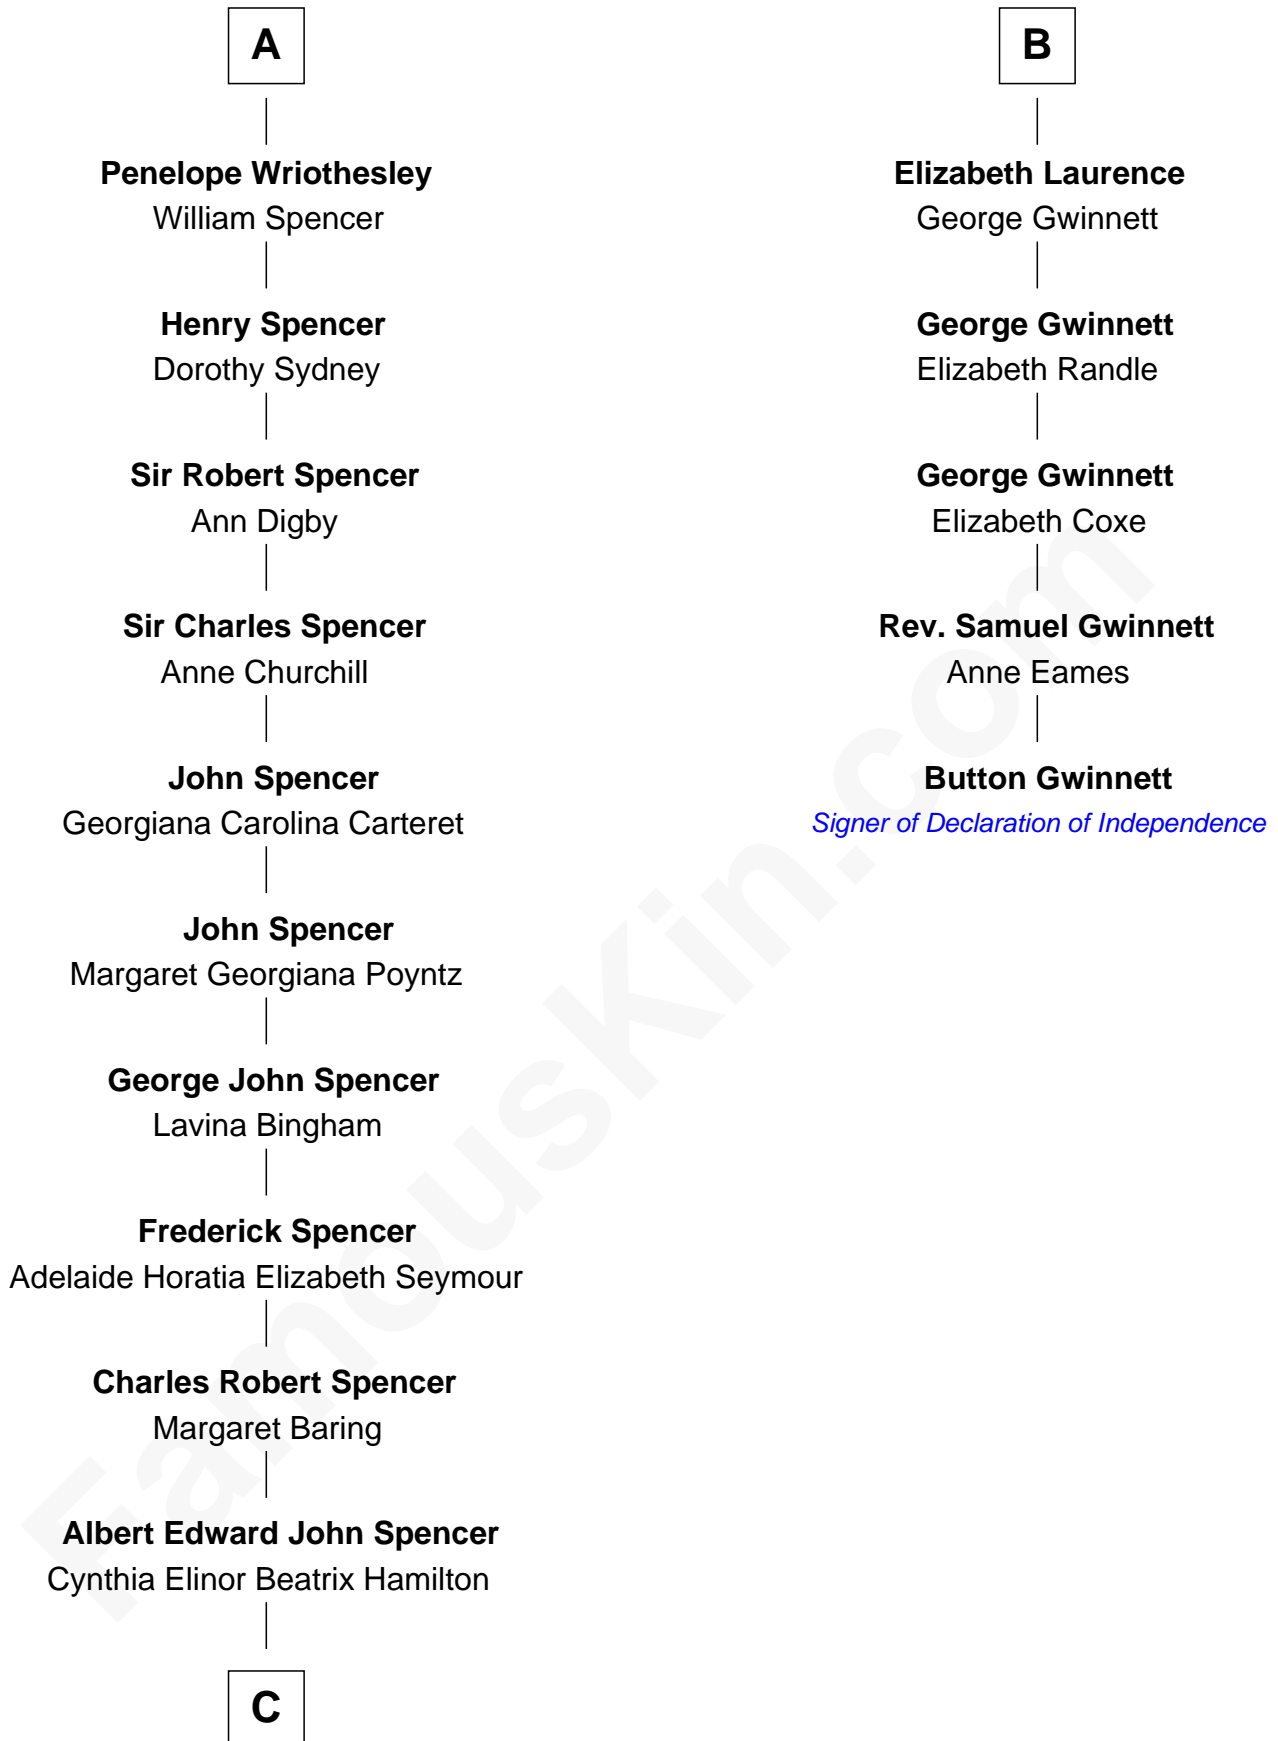

FamousKin.com

Relationship Chart of

Princess Diana

Princess of Wales

11th cousin 7 times removed of

Button Gwinnett
Signer of the Declaration of Independence

C

Edward John Spencer
Frances Ruth Burke Roche

Princess Diana
Princess of Wales

FamousKin.com