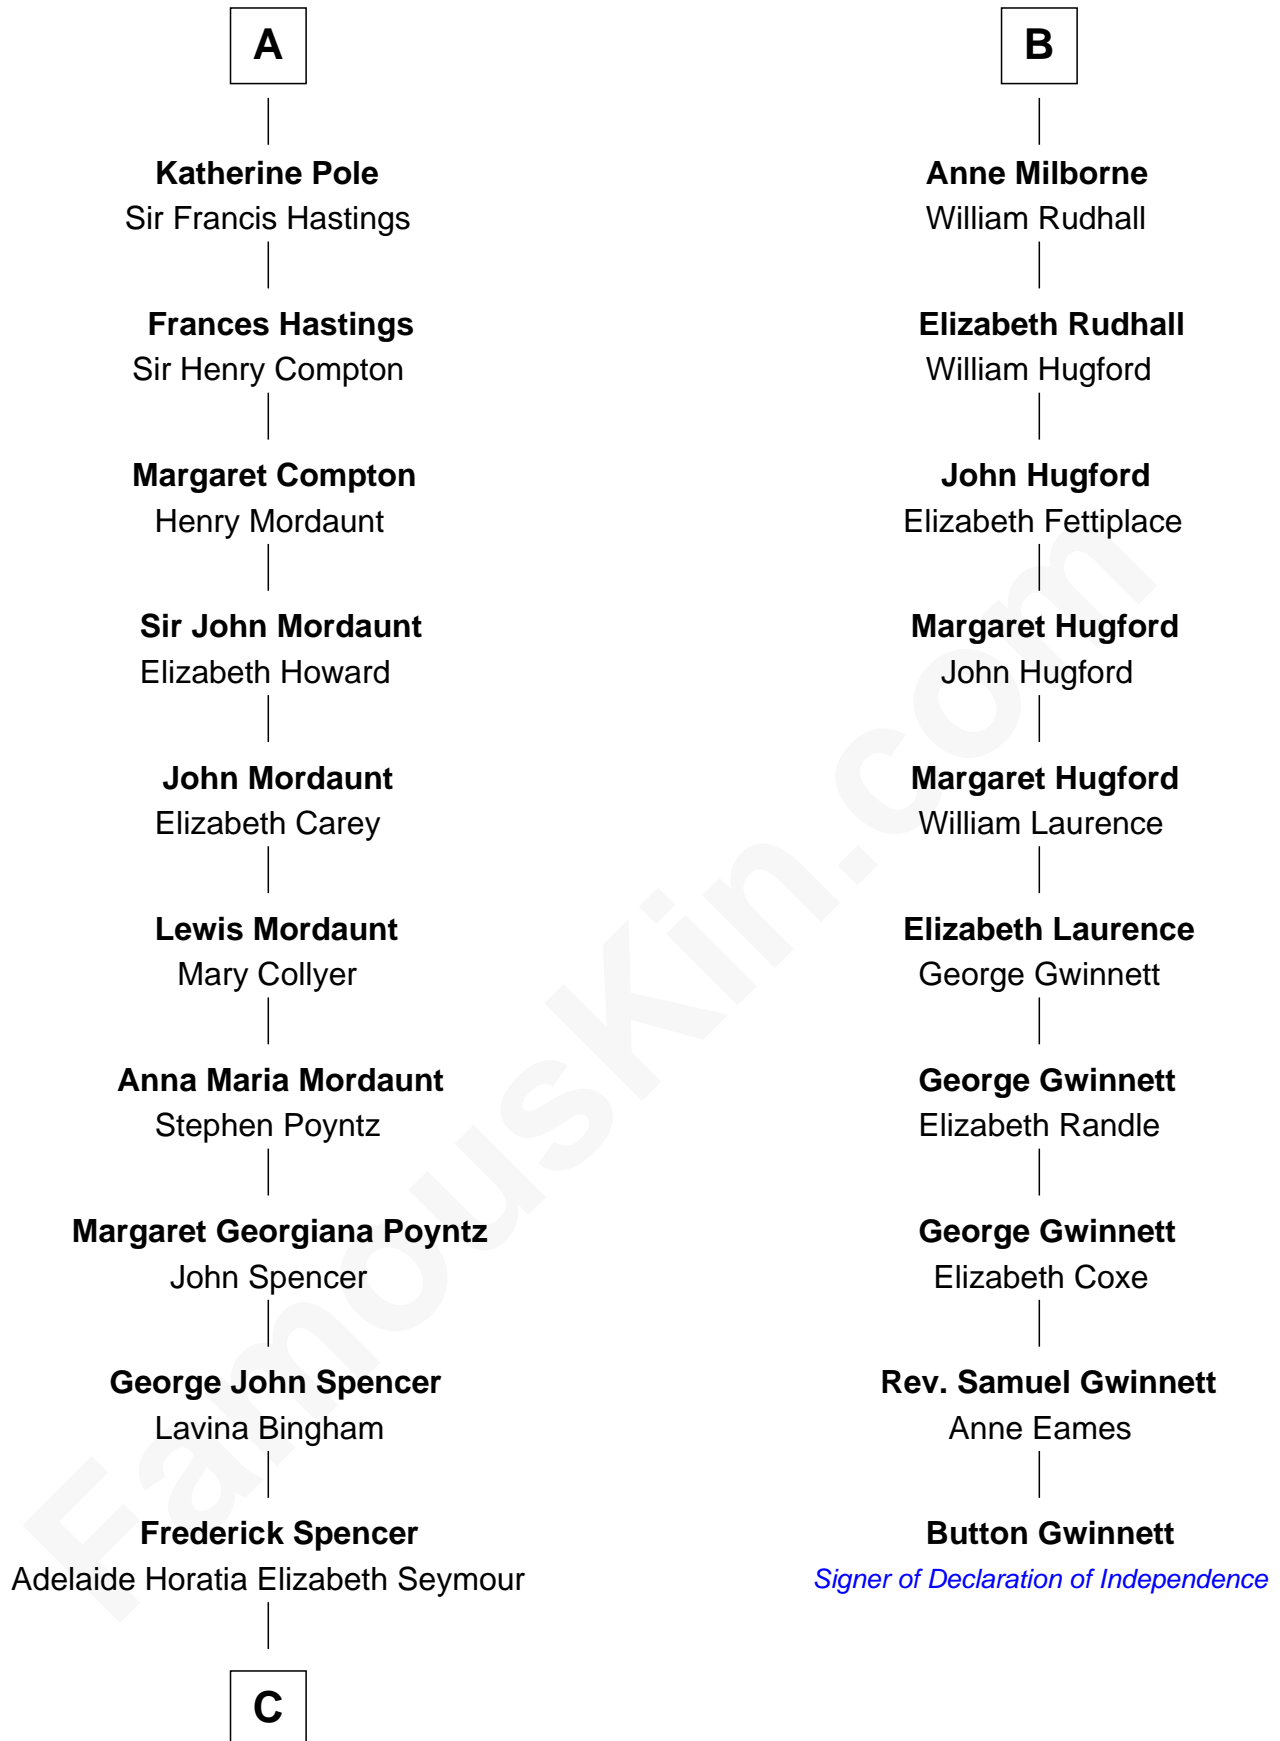

FamousKin.com

Relationship Chart of

Princess Diana

Princess of Wales

16th cousin 4 times removed of

Button Gwinnett

Signer of the Declaration of Independence

C

—
Charles Robert Spencer

Margaret Baring

—
Albert Edward John Spencer

Cynthia Elinor Beatrix Hamilton

—
Edward John Spencer

Frances Ruth Burke Roche

—
Princess Diana

Princess of Wales