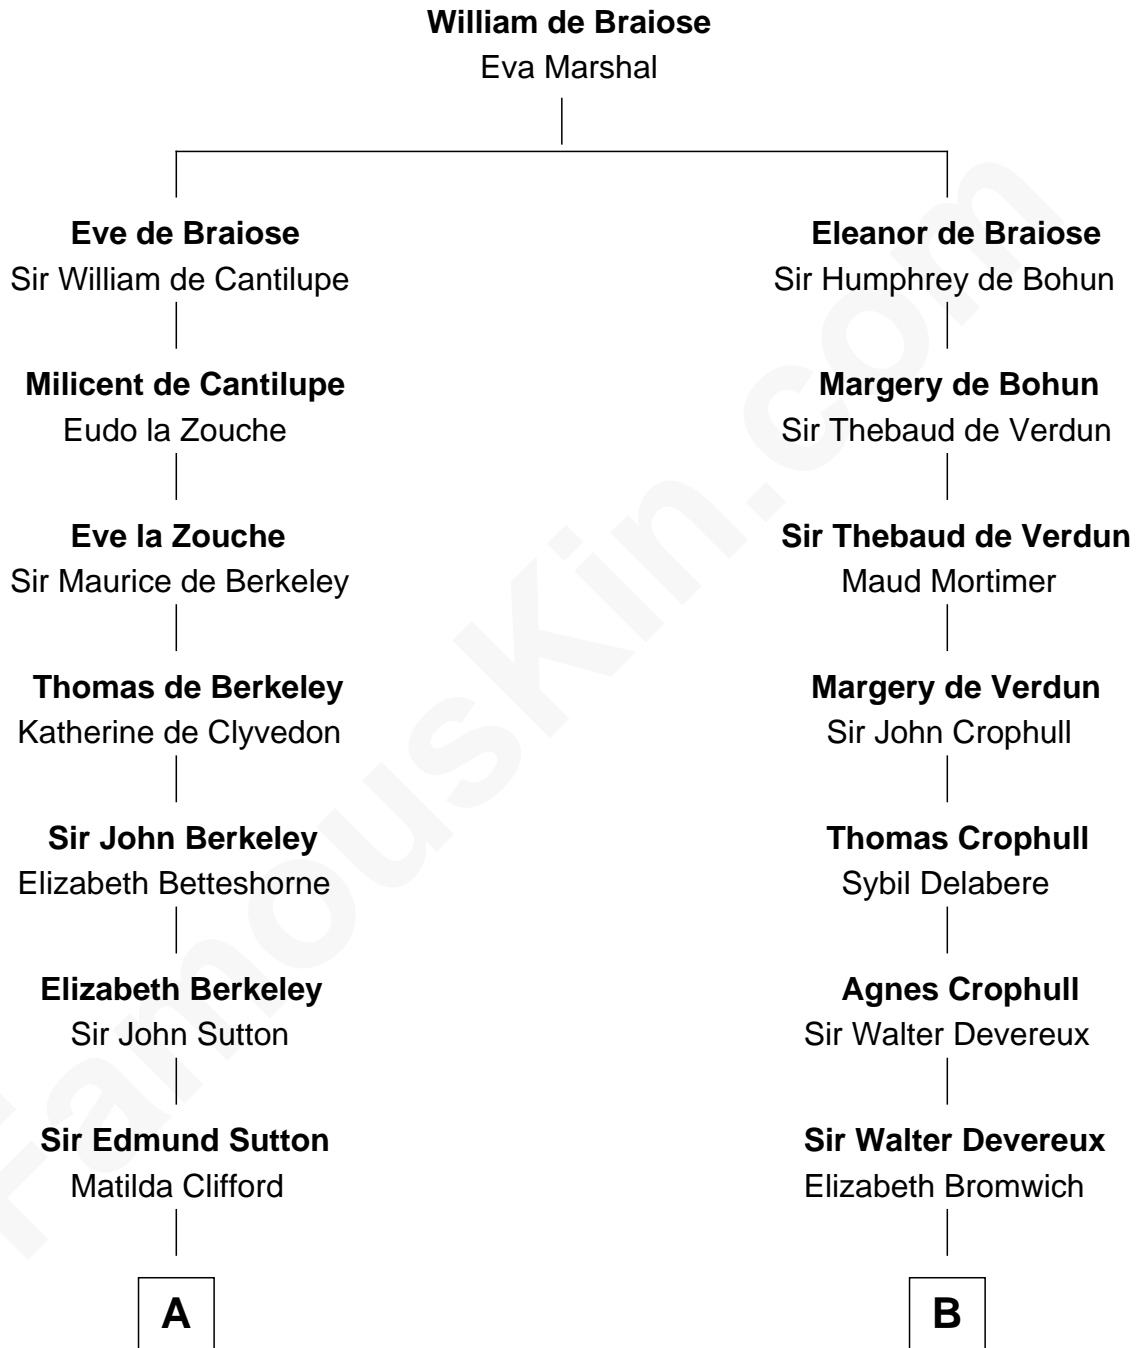

FamousKin.com

Relationship Chart of

Princess Diana

Princess of Wales

18th cousin 2 times removed of

Button Gwinnett

Signer of the Declaration of Independence

FamousKin.com