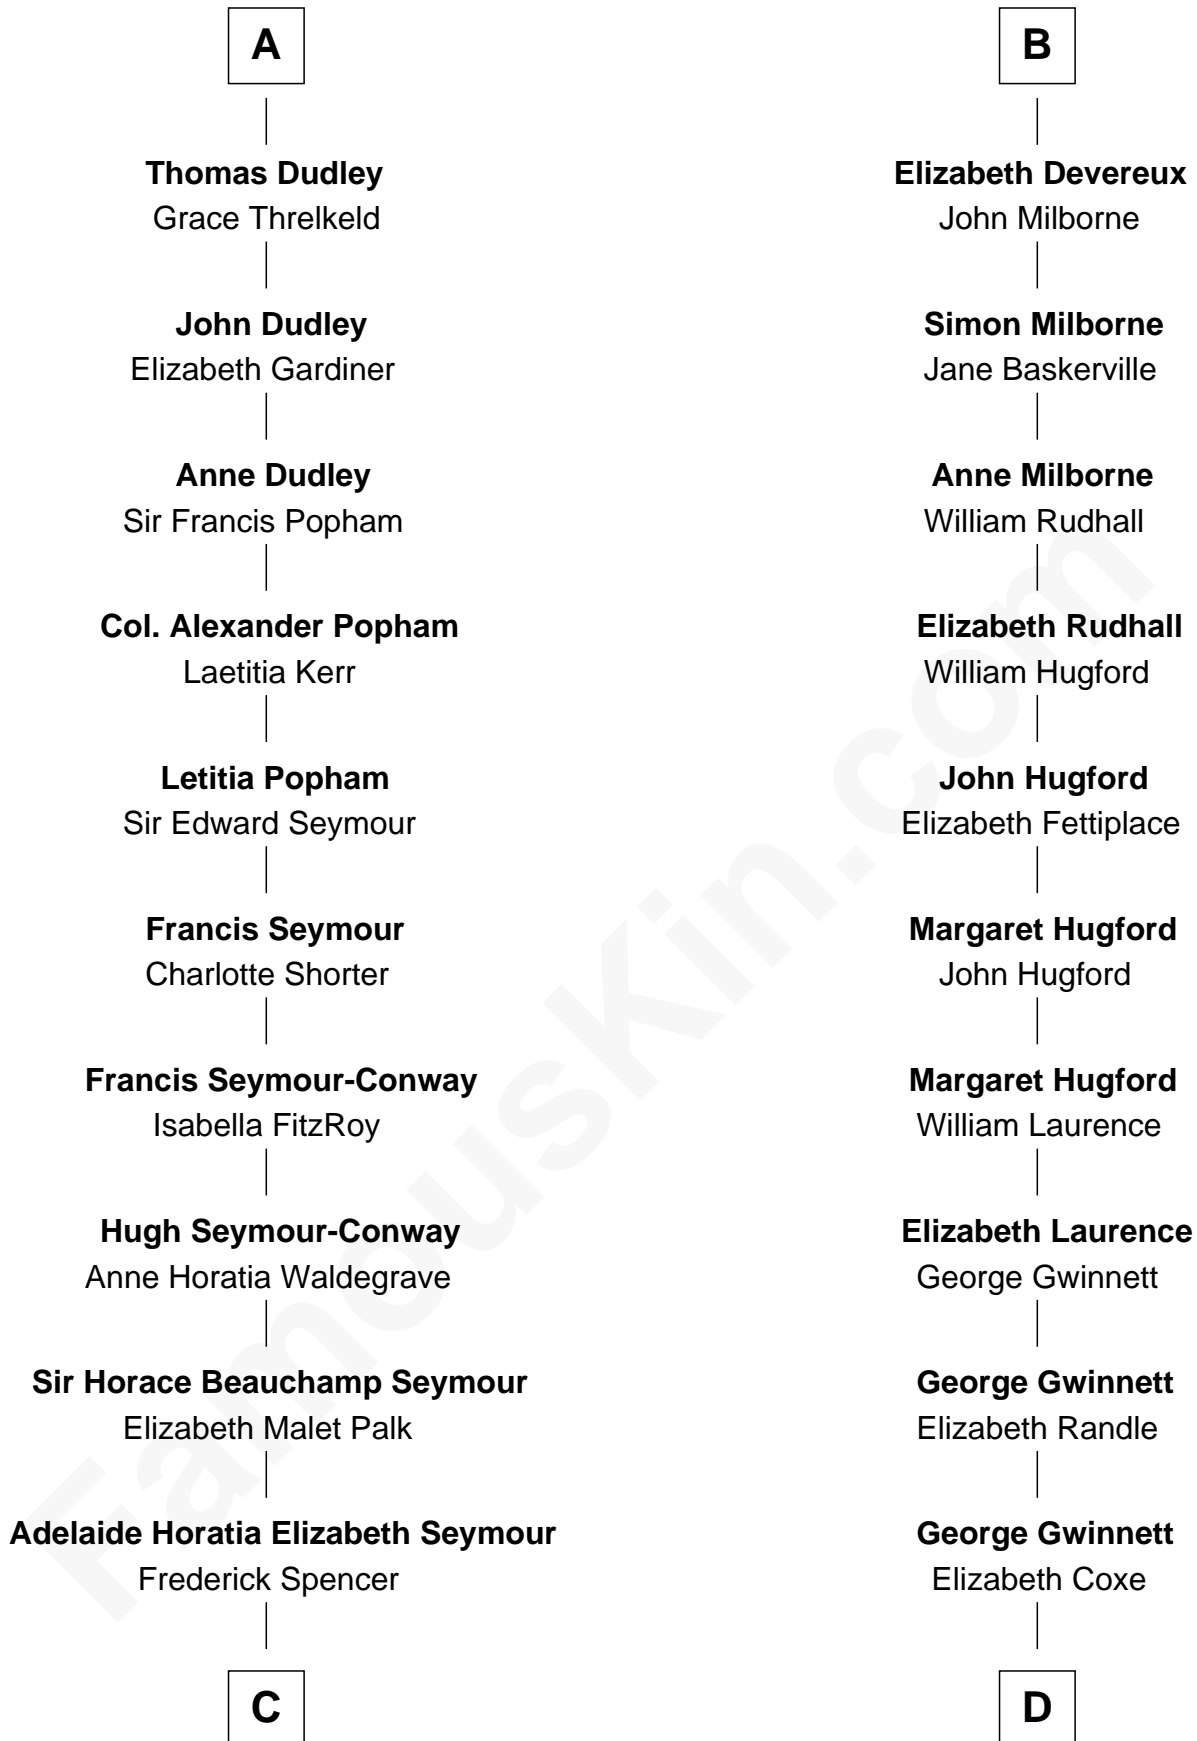

FamousKin.com

Relationship Chart of

Princess Diana

Princess of Wales

18th cousin 2 times removed of

Button Gwinnett

Signer of the Declaration of Independence

FamousKin.com