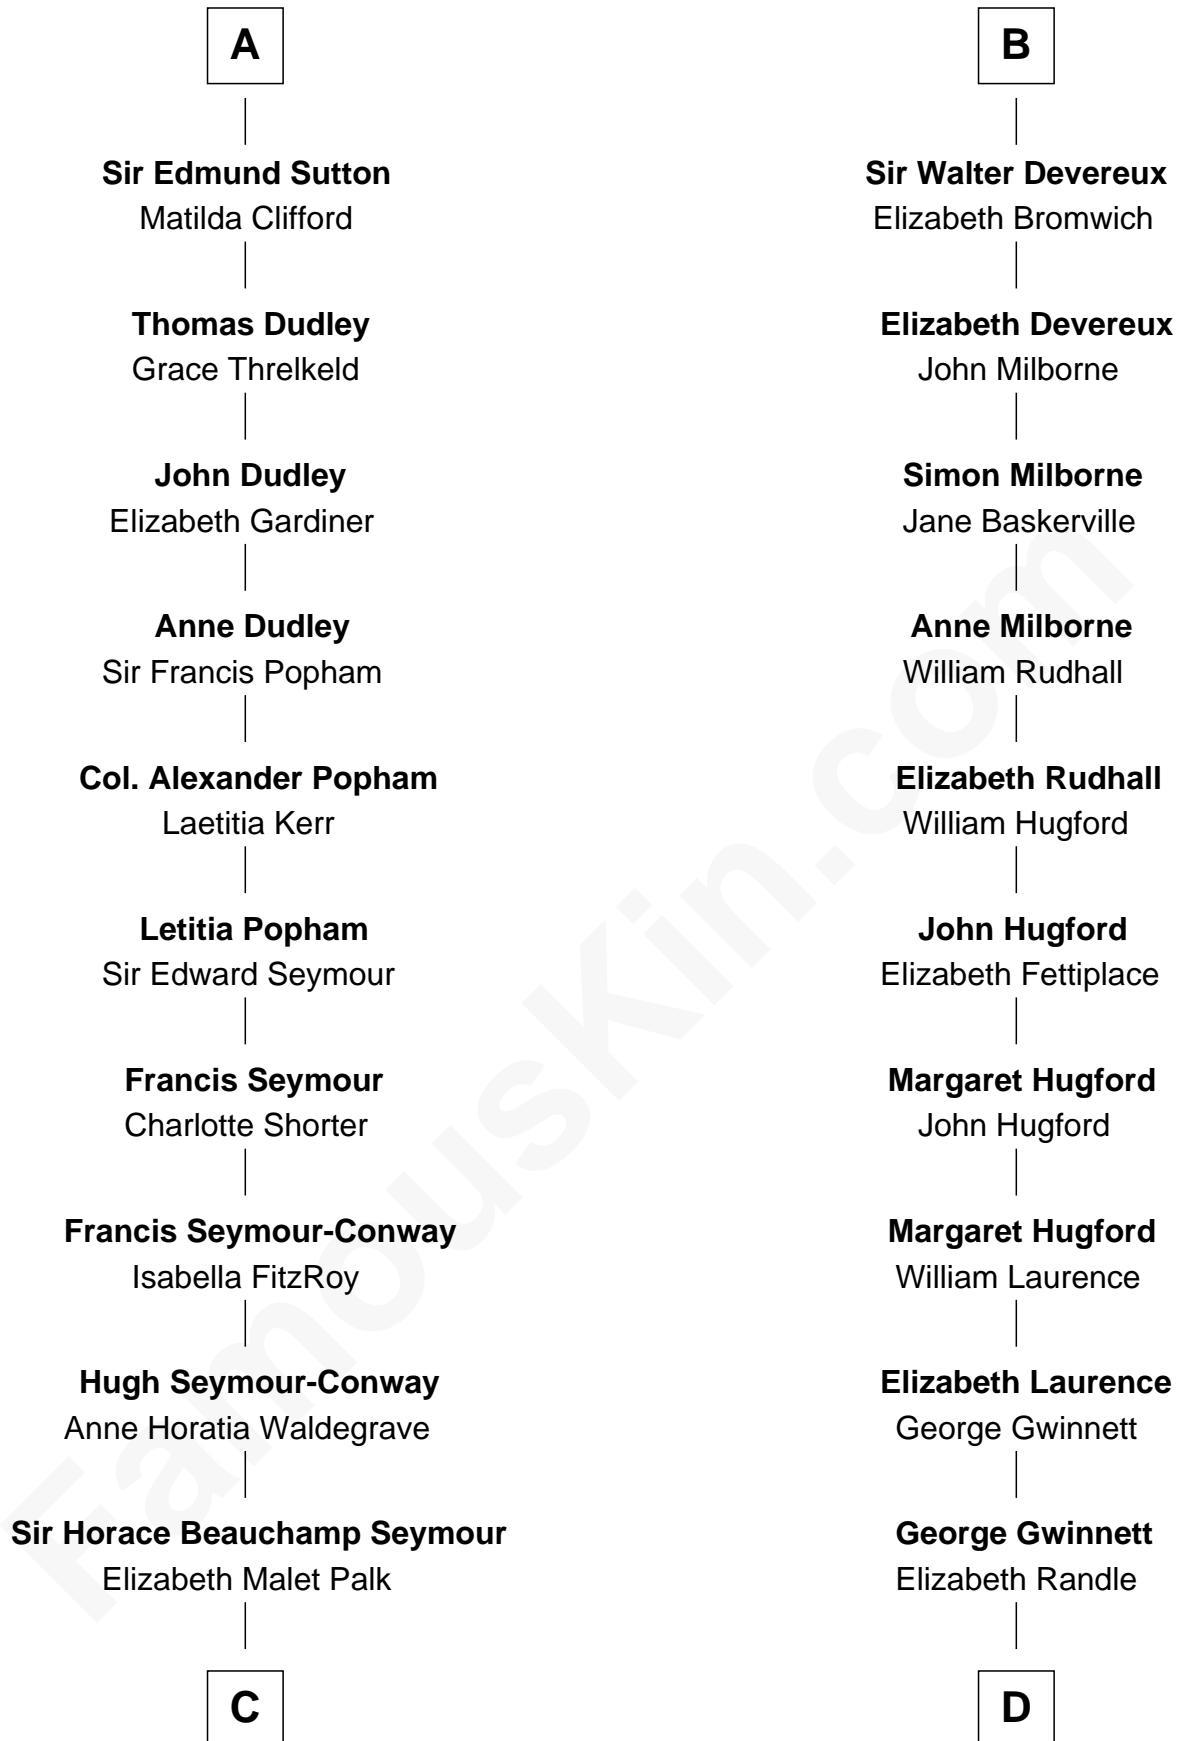

FamousKin.com Relationship Chart of

Princess Diana

Princess of Wales

19th cousin 2 times removed of

Button Gwinnett

Signer of the Declaration of Independence

Sir William Marshal

Isabel de Clare

C

Adelaide Horatia Elizabeth Seymour

Frederick Spencer

Charles Robert Spencer

Margaret Baring

Albert Edward John Spencer

Cynthia Elinor Beatrix Hamilton

Edward John Spencer