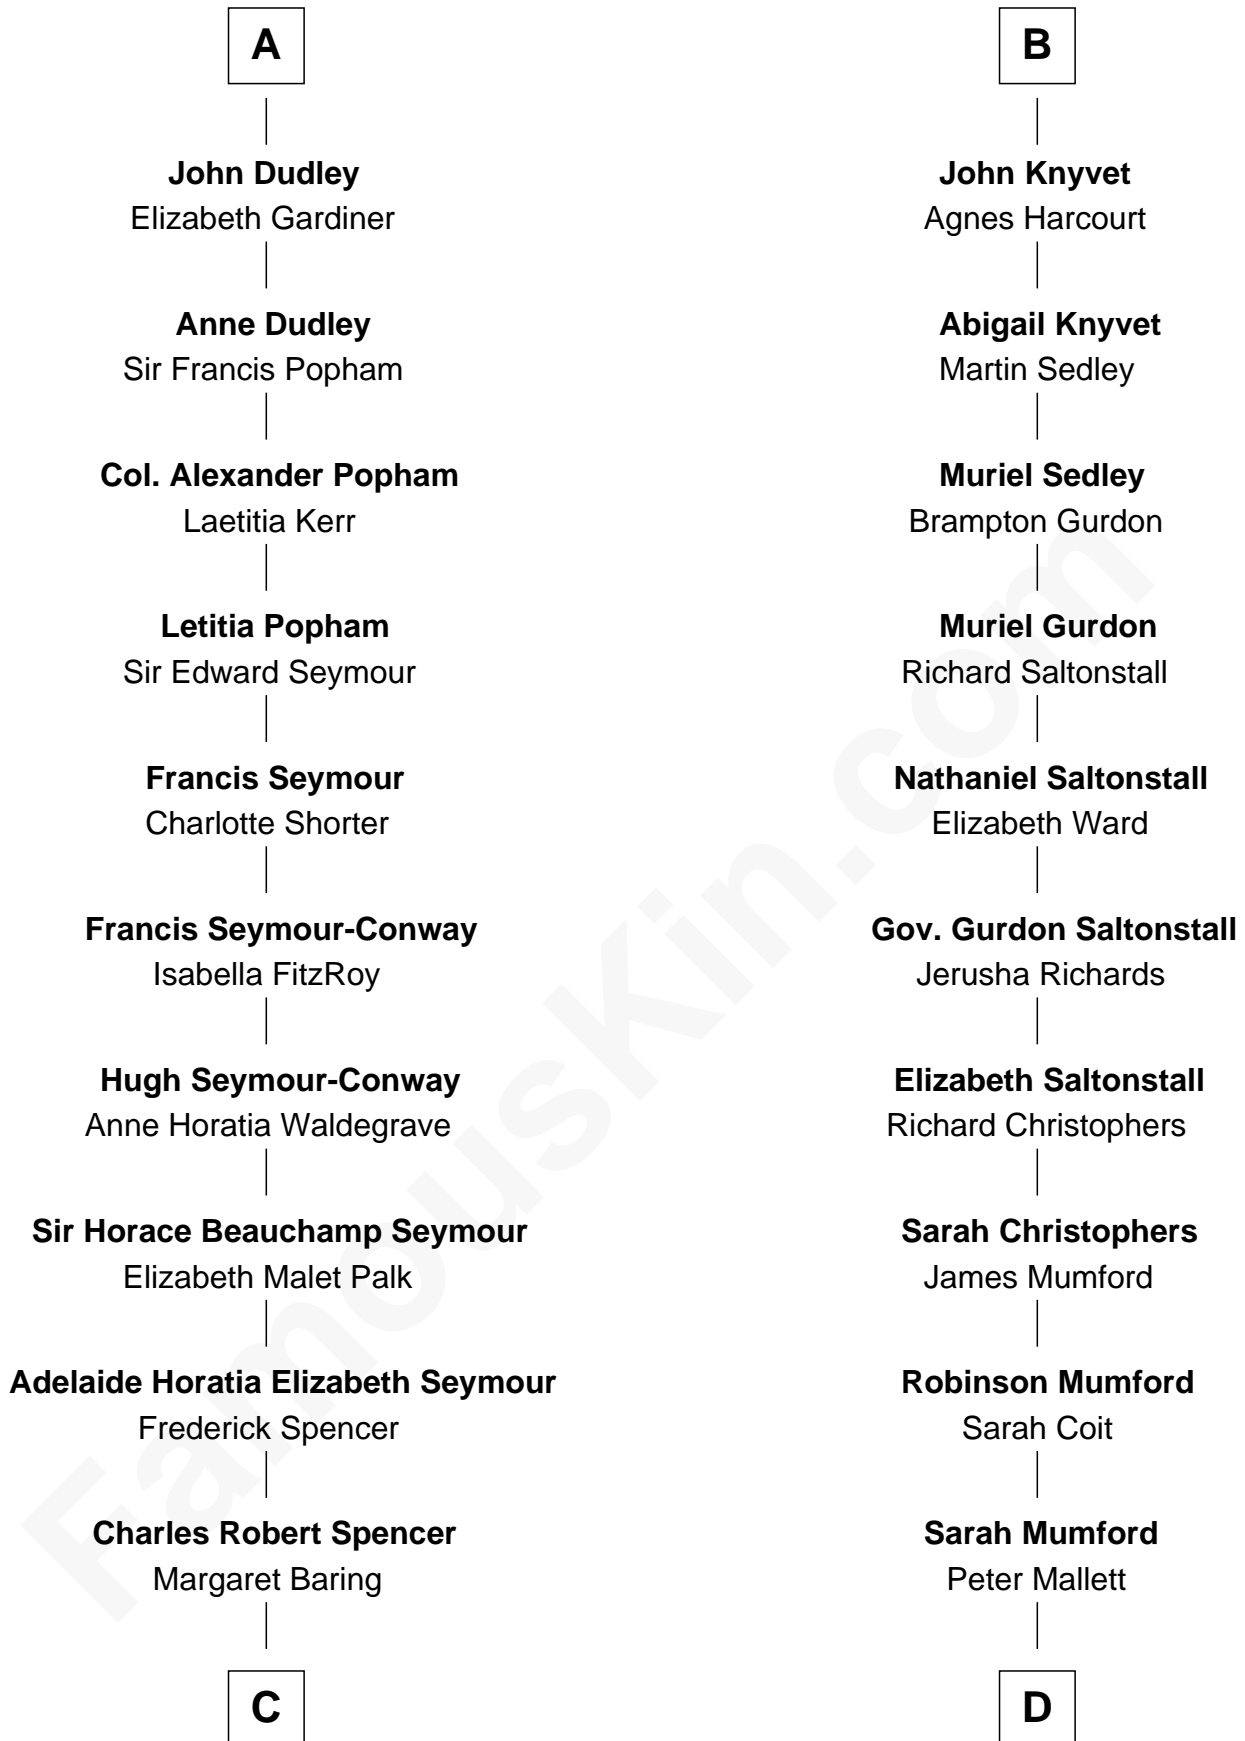

FamousKin.com

Relationship Chart of

Princess Diana

Princess of Wales

19th cousin 2 times removed of

Angela Y. Davis
Civil Rights Activist and former Black Panther

C

Albert Edward John Spencer
Cynthia Elinor Beatrix Hamilton

Edward John Spencer
Frances Ruth Burke Roche

Princess Diana
Princess of Wales

D

Henrietta Ann Mallett
Hugh Campbell

Henrietta C. Campbell
Murphy Valentine Jones

Murphy Renchor Jones
Mollie Spencer

Benjamin Frank Davis
Sallye Margarite Bell