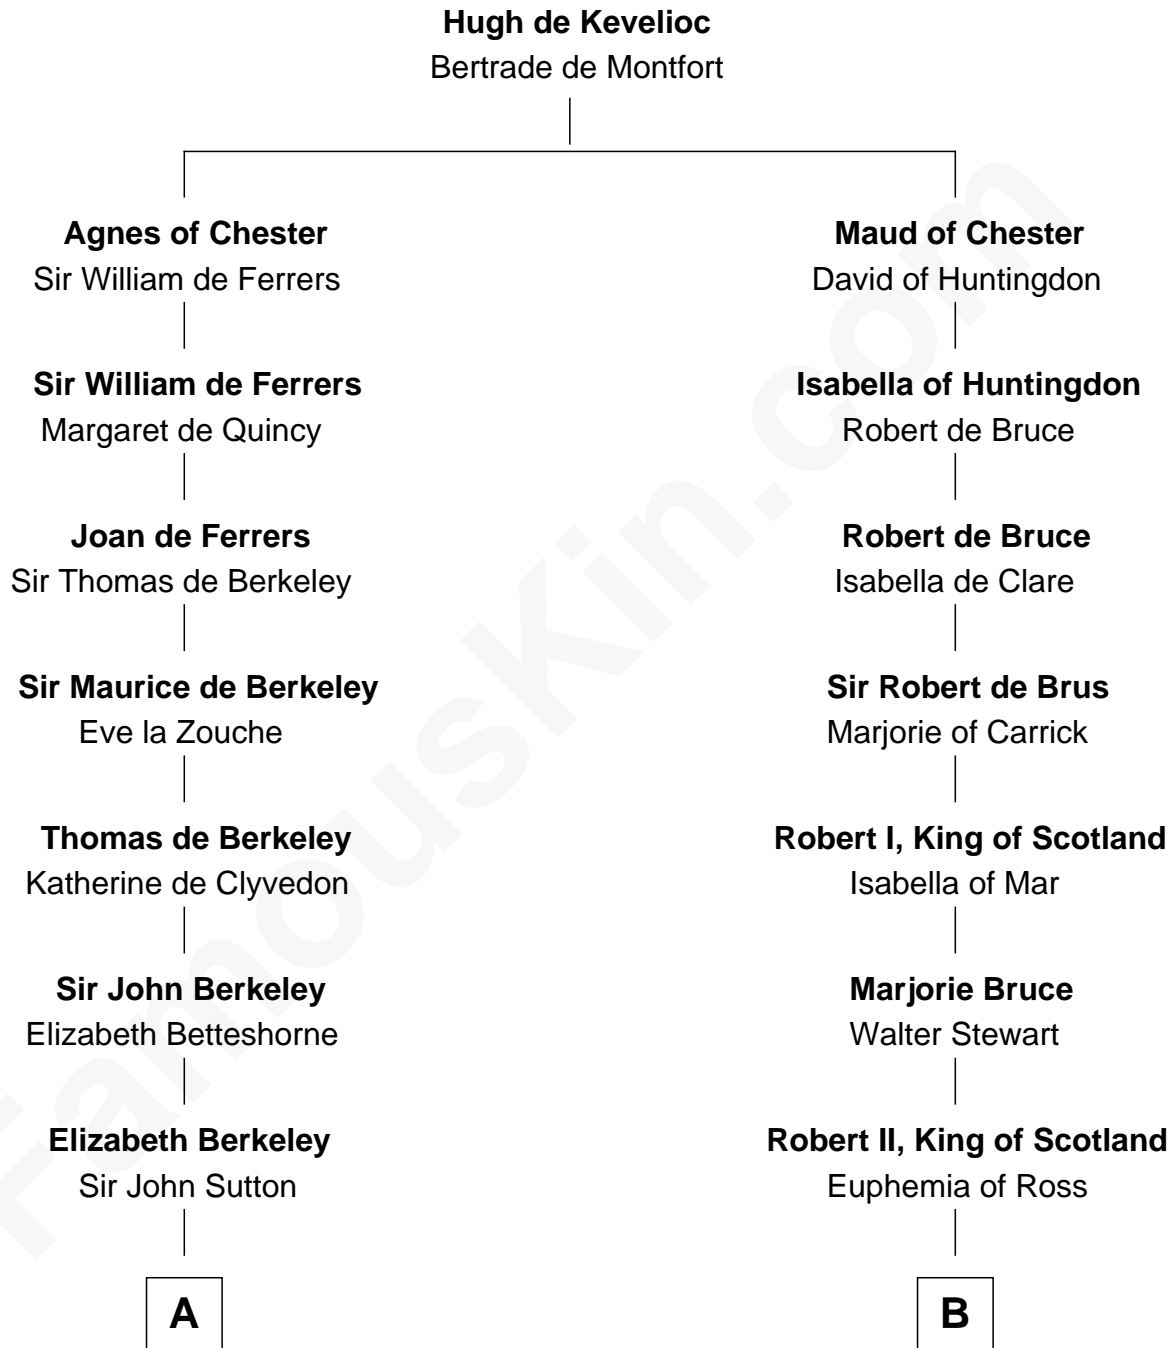

FamousKin.com
Relationship Chart of
Princess Diana
Princess of Wales

20th cousin 1 time removed of
General Hugh Mercer
American Revolution

C

Adelaide Horatia Elizabeth Seymour

Frederick Spencer

Charles Robert Spencer

Margaret Baring

Albert Edward John Spencer

Cynthia Elinor Beatrix Hamilton

Edward John Spencer

Frances Ruth Burke Roche

Princess Diana

Princess of Wales

D

Lilias Row

John Mercer

Thomas Mercer

Isabel Smith

William Mercer

Anne Munro

General Hugh Mercer

American Revolution