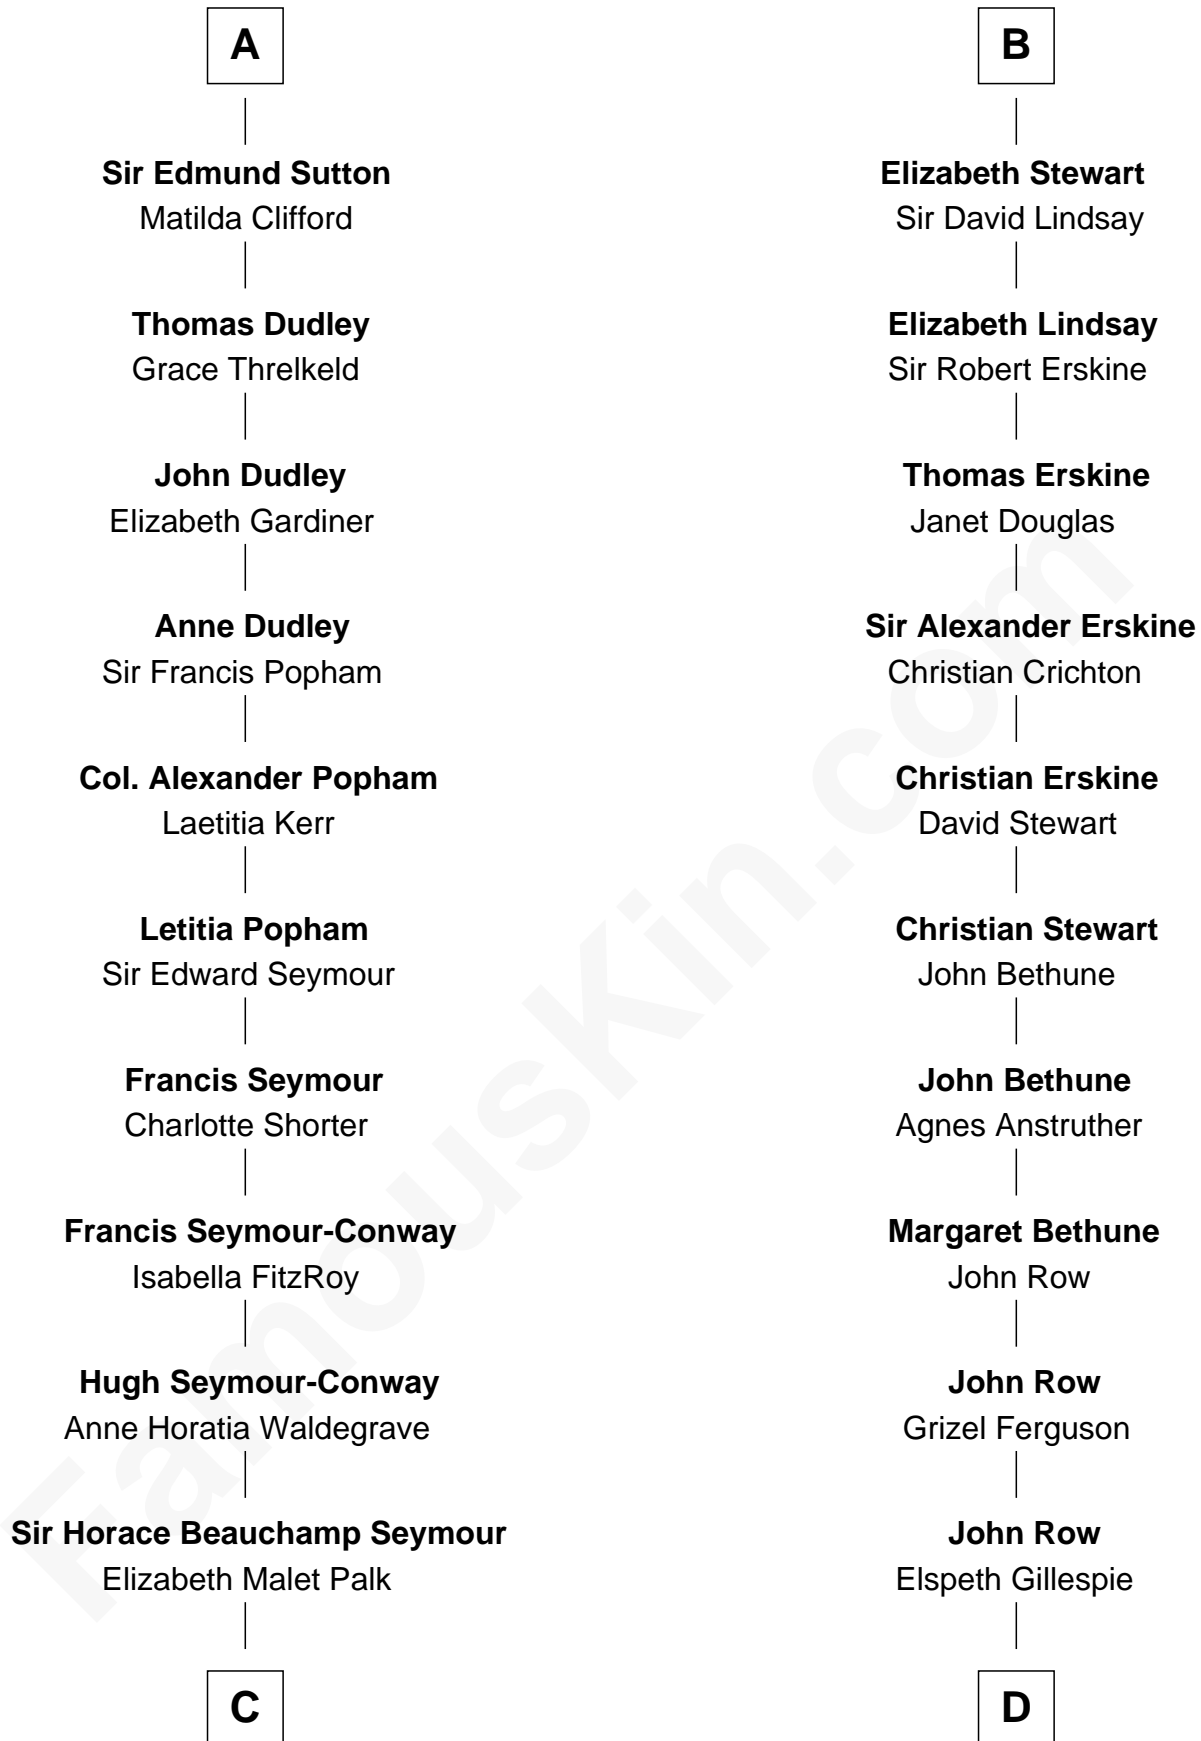

FamousKin.com
Relationship Chart of
Princess Diana
Princess of Wales

20th cousin 1 time removed of
General Hugh Mercer
American Revolution

C

Adelaide Horatia Elizabeth Seymour

Frederick Spencer

Charles Robert Spencer

Margaret Baring

Albert Edward John Spencer

Cynthia Elinor Beatrix Hamilton

Edward John Spencer

Frances Ruth Burke Roche

Princess Diana

Princess of Wales

D

Lilias Row

John Mercer

Thomas Mercer

Isabel Smith

William Mercer

Anne Munro

General Hugh Mercer

American Revolution