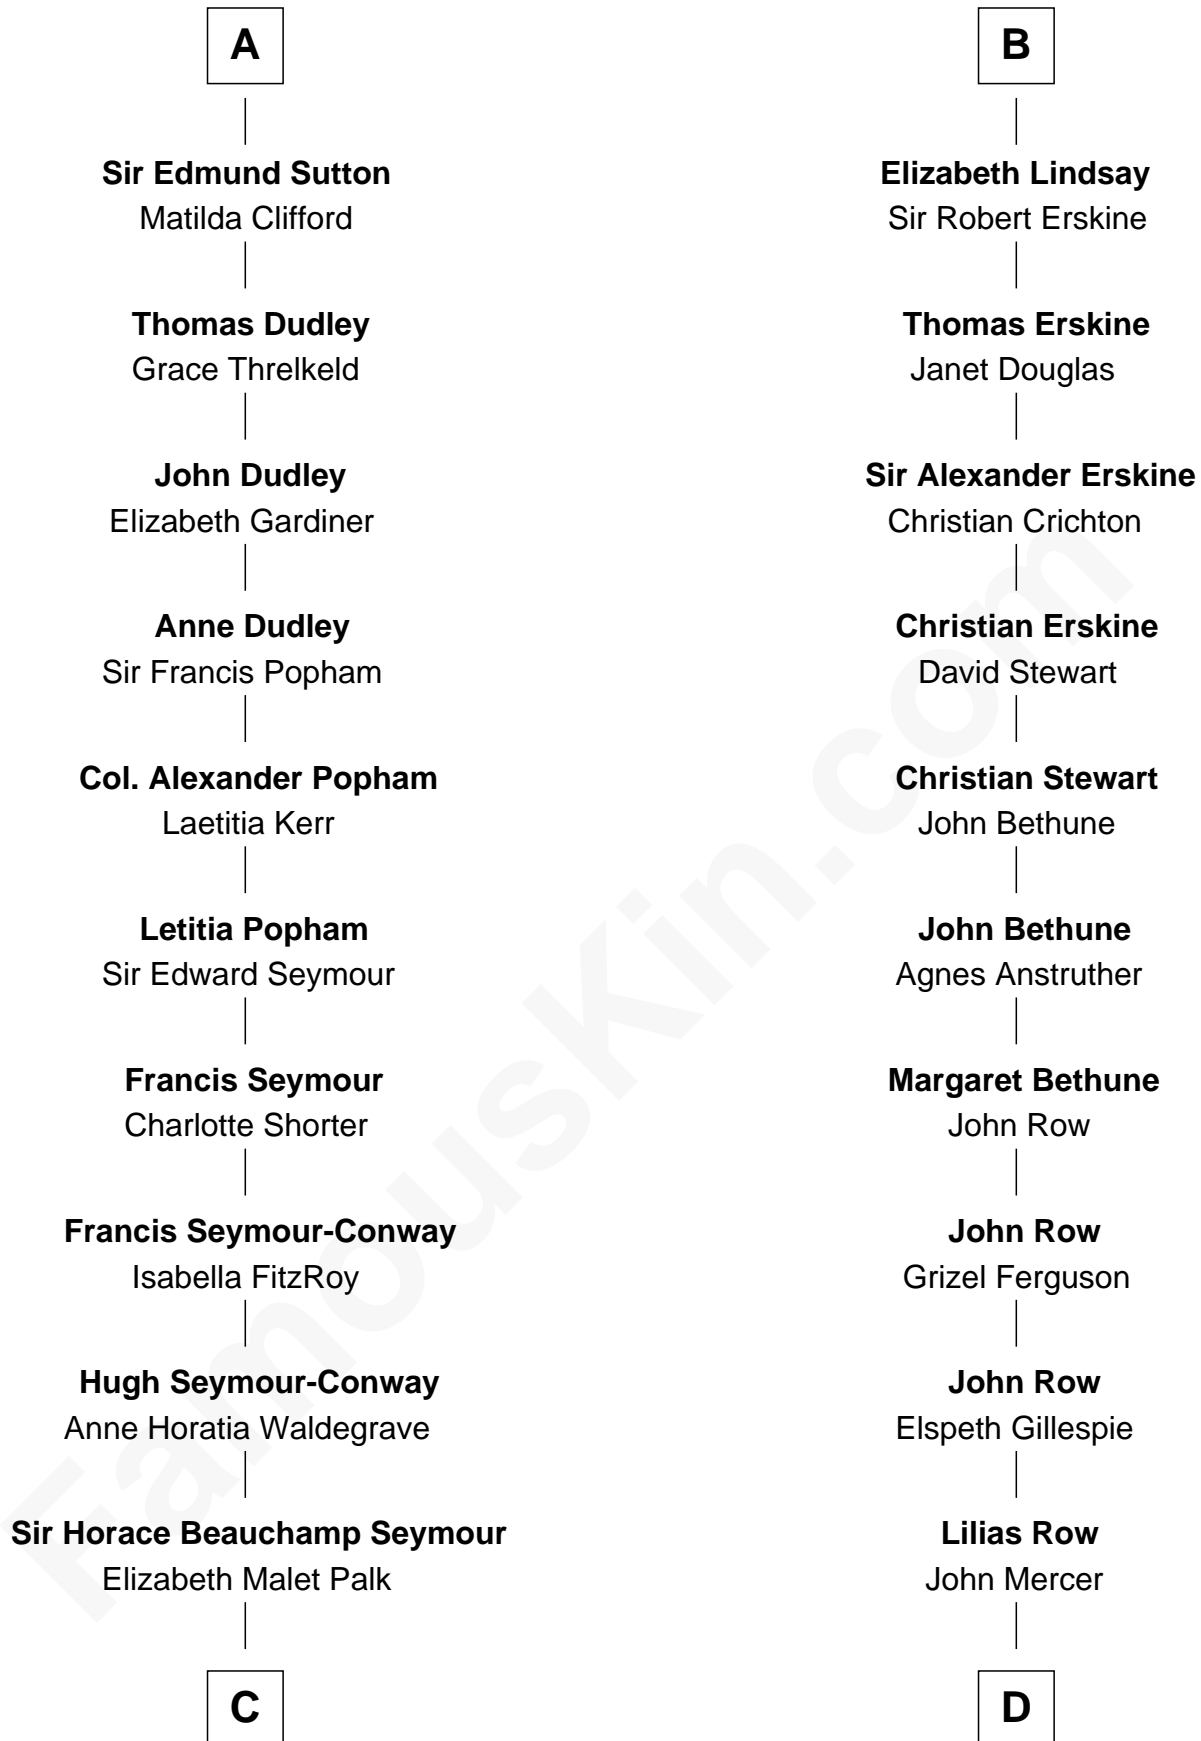

FamousKin.com

Relationship Chart of

Princess Diana

Princess of Wales

19th cousin 2 times removed of

General Hugh Mercer
American Revolution

C

Adelaide Horatia Elizabeth Seymour

Frederick Spencer

Charles Robert Spencer

Margaret Baring

Albert Edward John Spencer

Cynthia Elinor Beatrix Hamilton

Edward John Spencer

Frances Ruth Burke Roche

Princess Diana