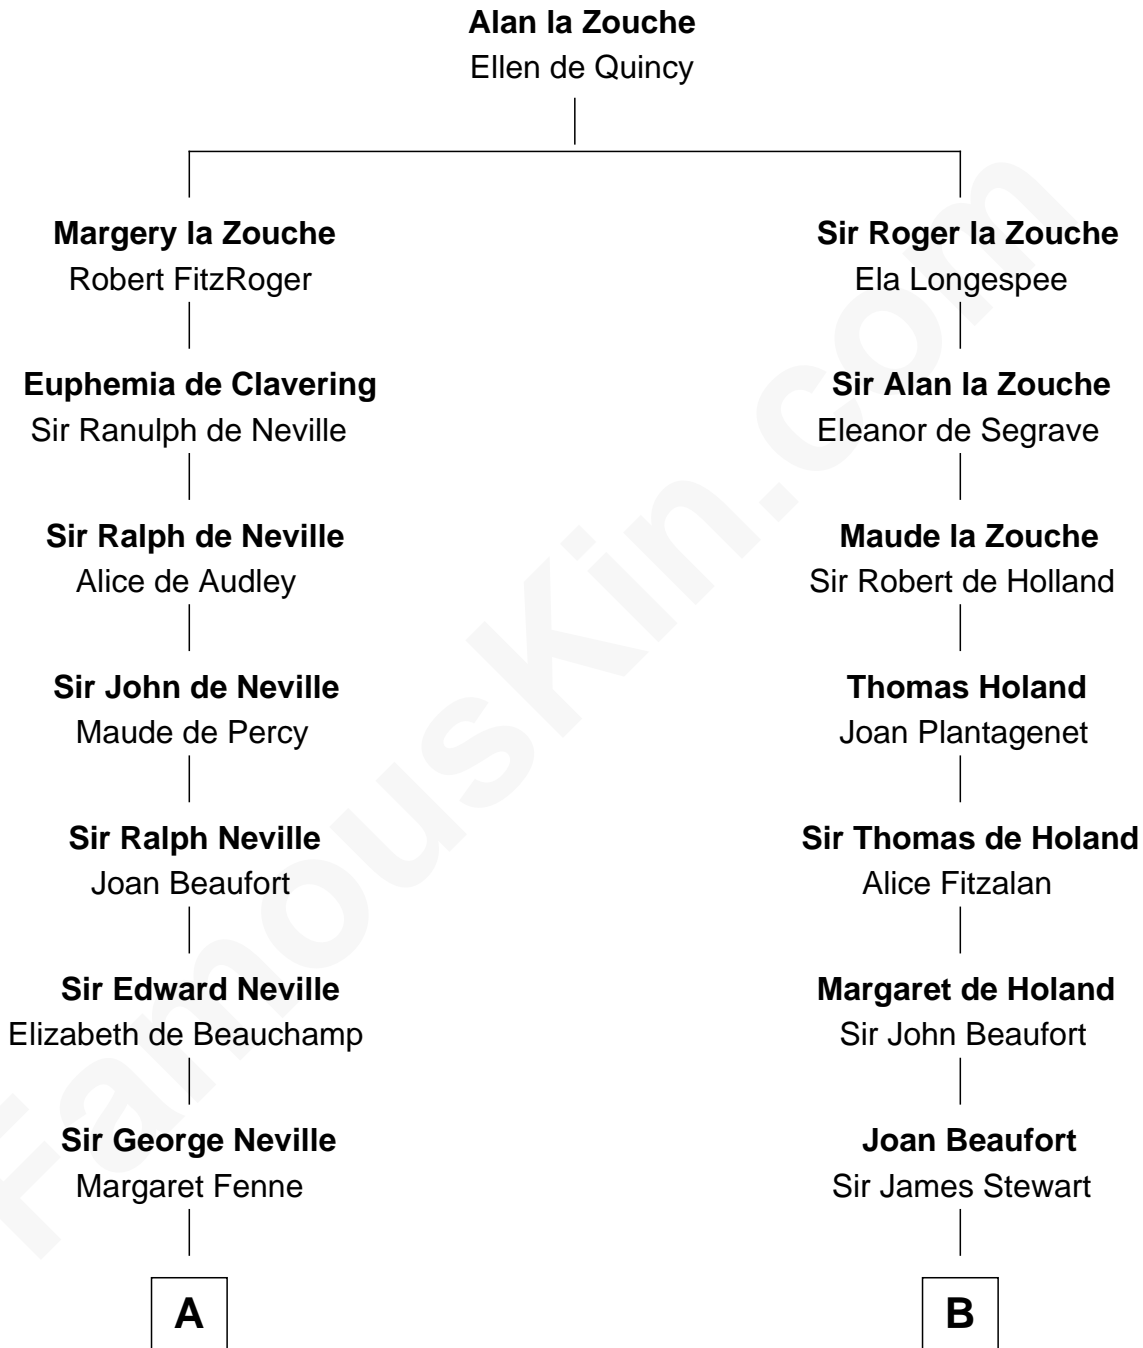

FamousKin.com Relationship Chart of

Princess Diana

Princess of Wales

21st cousin of

Johnny Mercer

Songwriter and Co-Founder of Capitol Records

C

Frederick Spencer

Adelaide Horatia Elizabeth Seymour

Charles Robert Spencer

Margaret Baring

Albert Edward John Spencer

Cynthia Elinor Beatrix Hamilton

Edward John Spencer

Frances Ruth Burke Roche

Princess Diana