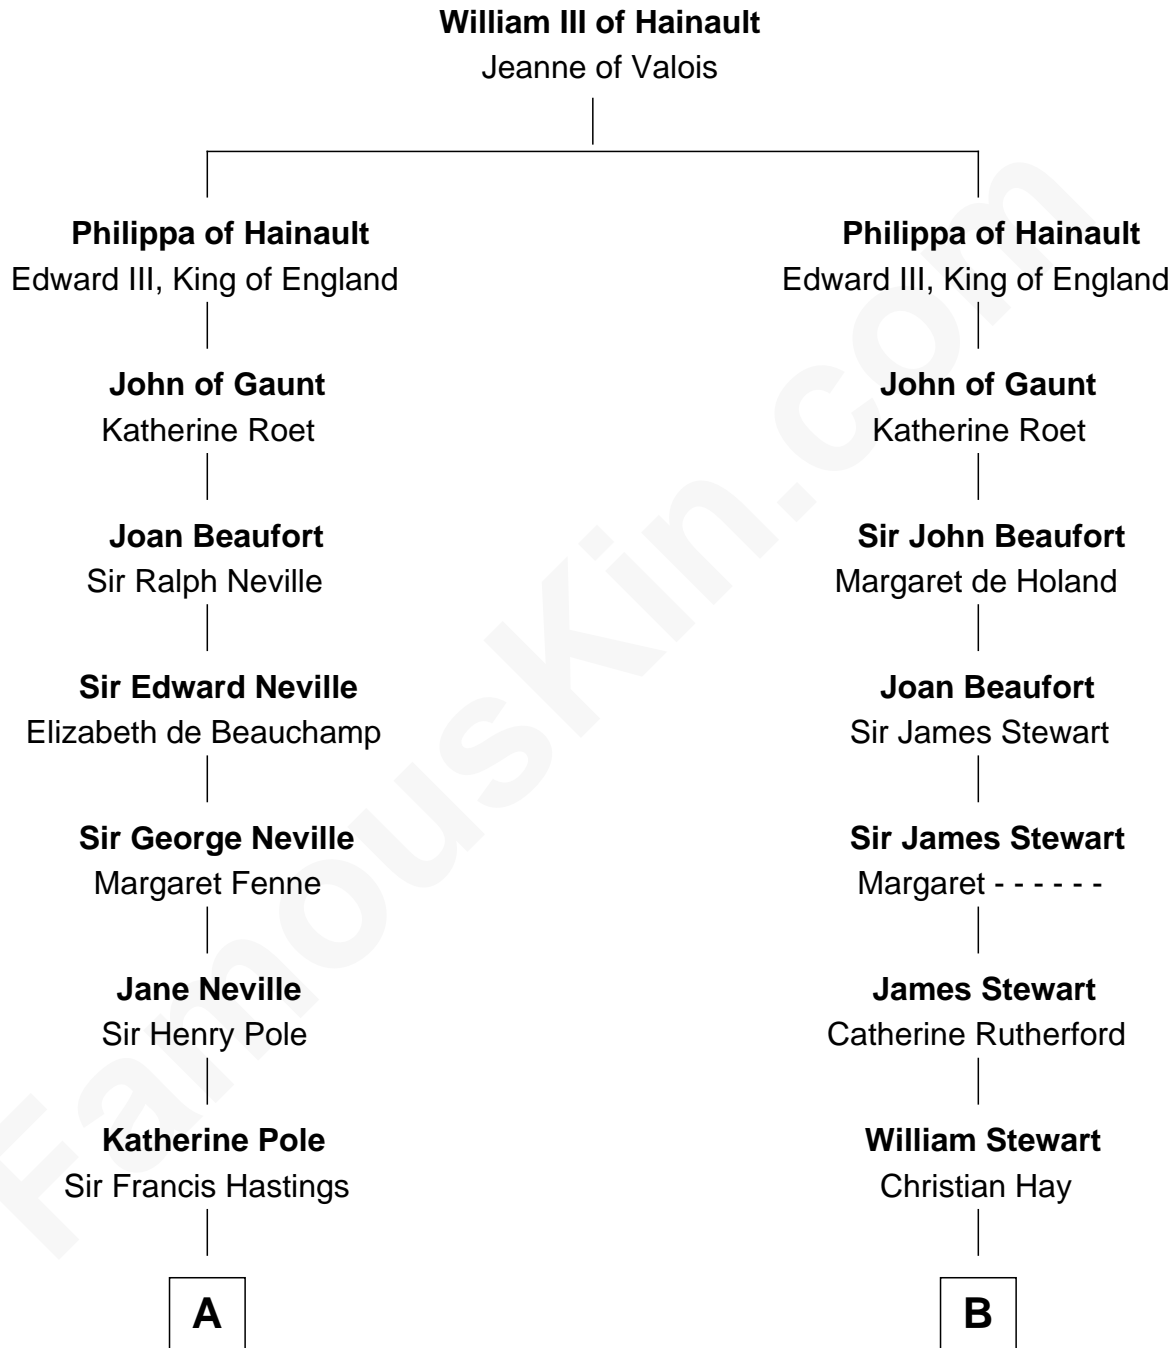

FamousKin.com Relationship Chart of

Princess Diana

Princess of Wales

18th cousin 1 time removed of

Johnny Mercer

Songwriter and Co-Founder of Capitol Records

C

Albert Edward John Spencer
Cynthia Elinor Beatrix Hamilton