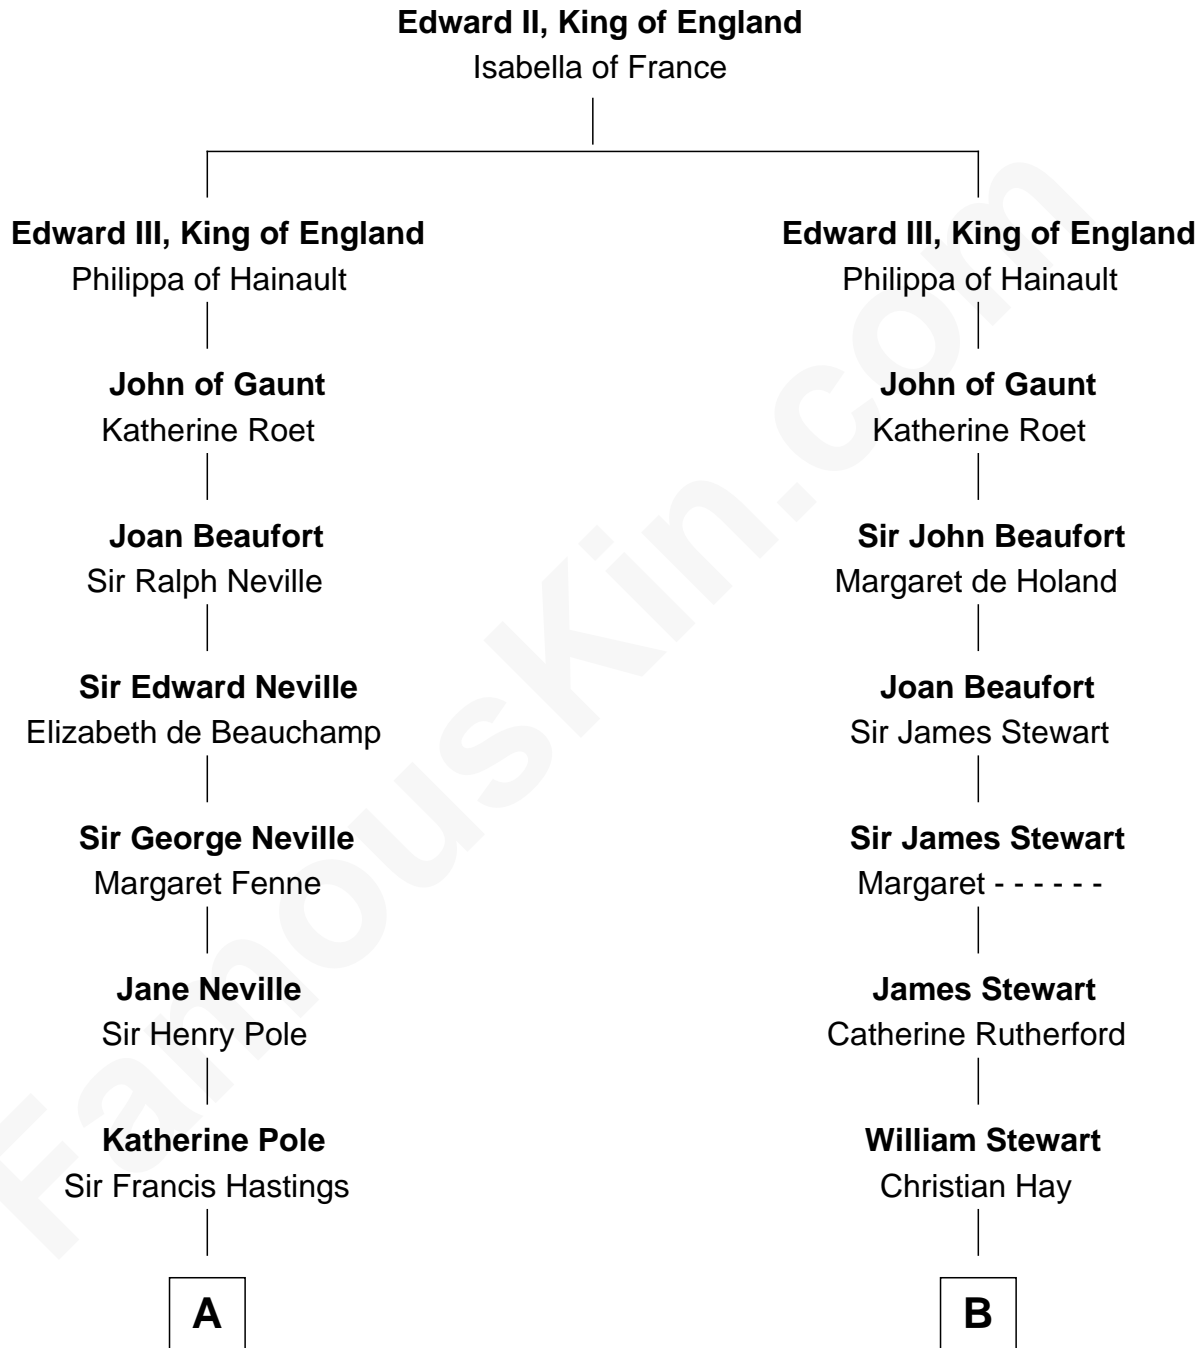

FamousKin.com Relationship Chart of

Princess Diana

Princess of Wales

18th cousin 1 time removed of

Johnny Mercer

Songwriter and Co-Founder of Capitol Records

C

Albert Edward John Spencer
Cynthia Elinor Beatrix Hamilton