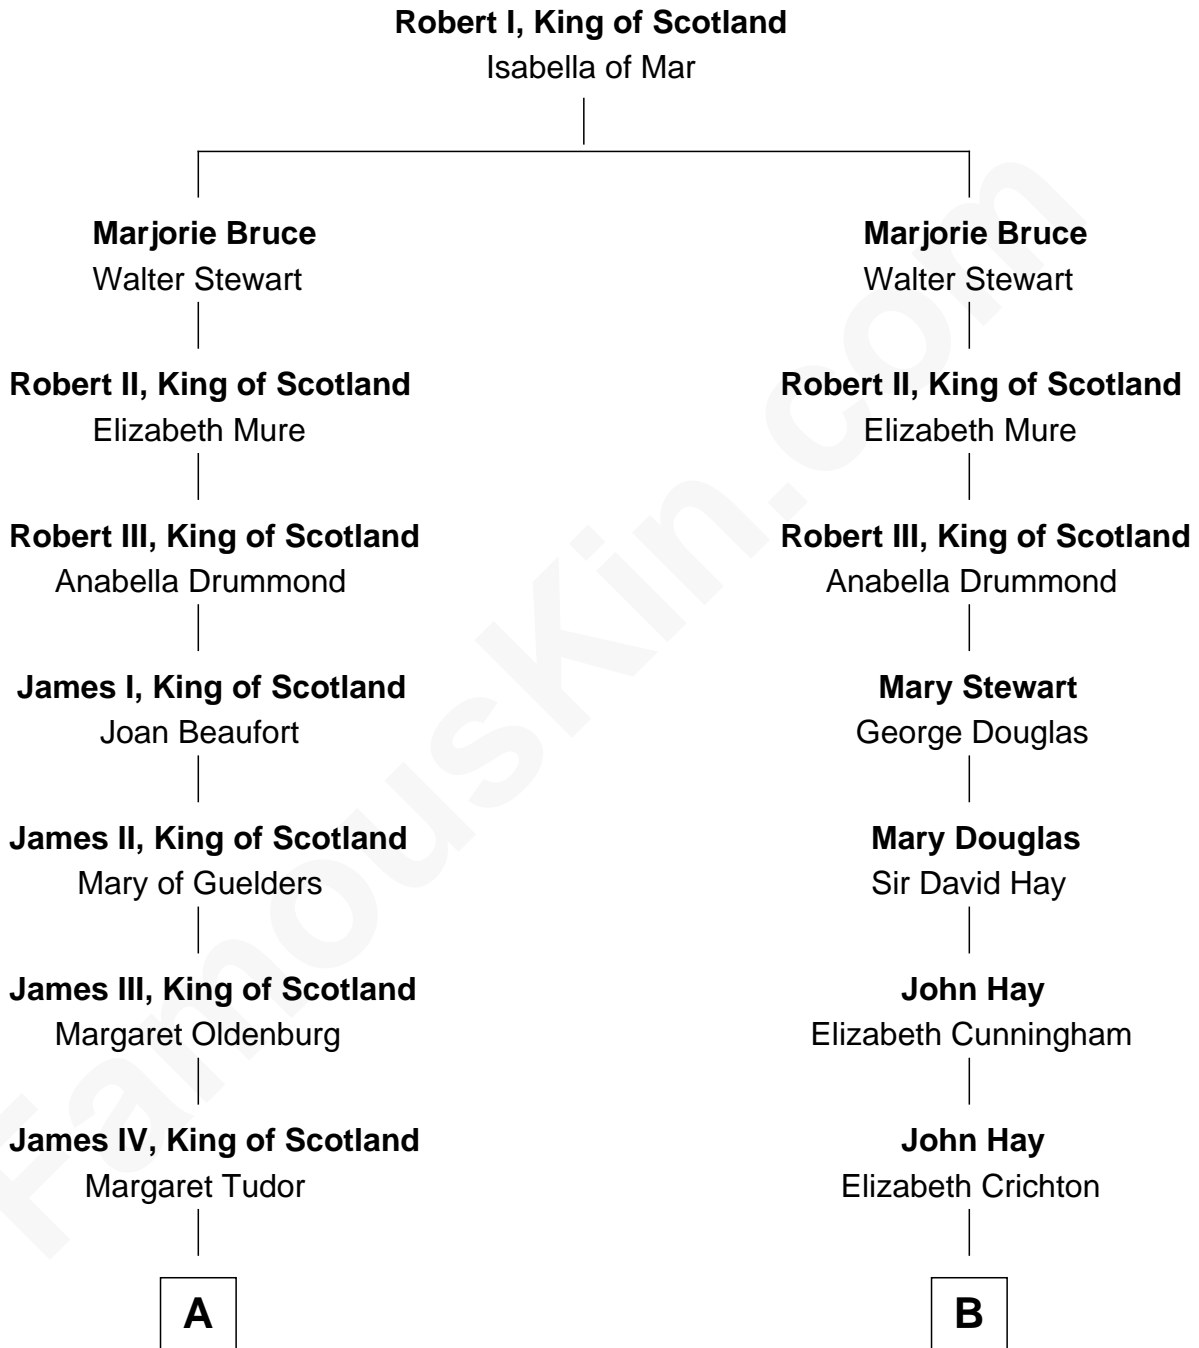

# FamousKin.com Relationship Chart of

**Princess Diana**

*Princess of Wales*

19th cousin 2 times removed of

**Johnny Mercer**

*Songwriter and Co-Founder of Capitol Records*

**C**

**Adelaide Horatia Elizabeth Seymour**

Frederick Spencer

**Charles Robert Spencer**

Margaret Baring

**Albert Edward John Spencer**

Cynthia Elinor Beatrix Hamilton

**Edward John Spencer**

Frances Ruth Burke Roche

**Princess Diana**