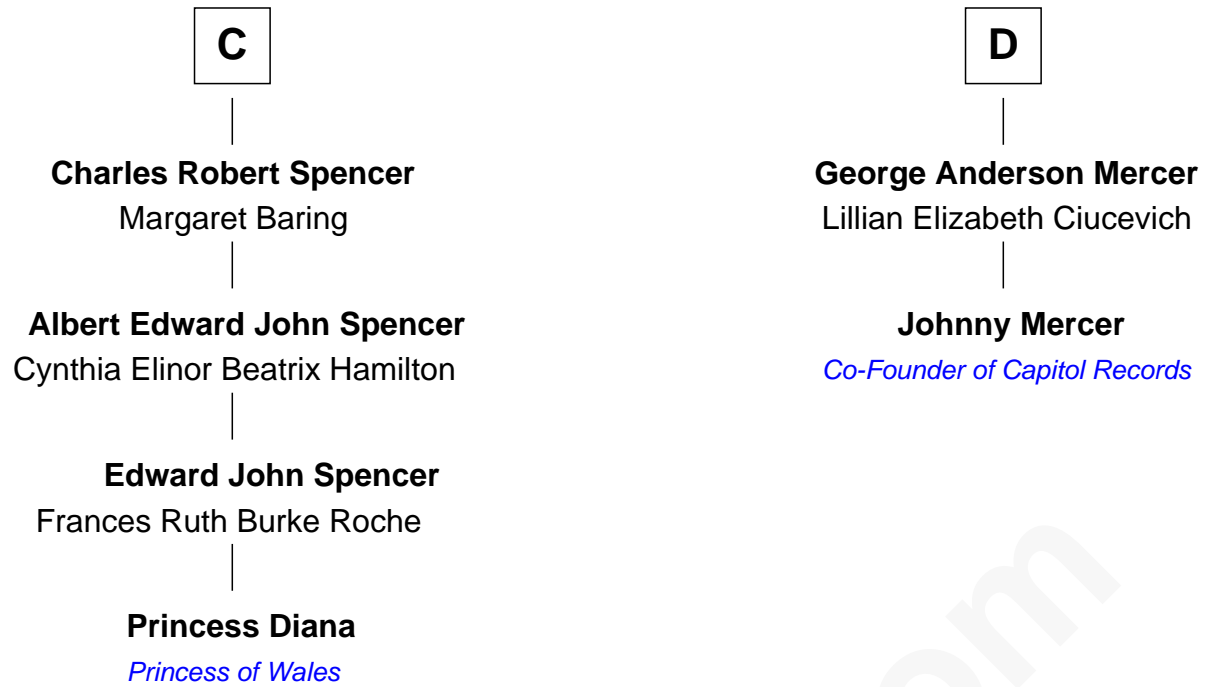

FamousKin.com

Relationship Chart of

Princess Diana

Princess of Wales

18th cousin 2 times removed of

Johnny Mercer

Songwriter and Co-Founder of Capitol Records

Sir Robert de Holland

John Spencer
Georgiana Carolina Carteret

John Spencer
Margaret Georgiana Poyntz

George John Spencer
Lavina Bingham

Frederick Spencer
Adelaide Horatia Elizabeth Seymour

C

B

James Stewart
Katherine Kerr

John Stewart
Margaret Stewart

John Stewart
Catherine Carnegie

John Stuart
Anne Seton

Charles Stuart
Mary Maxwell

John Stuart
Christian Anstruther

Christiana Stuart
Cyrus Griffin

Louisa Griffin
Col. Hugh Mercer

Gen. Hugh Weedon Mercer
Mary Stiles Anderson

George Anderson Mercer
Nanny Maury Herndon

D

FamousKin.com