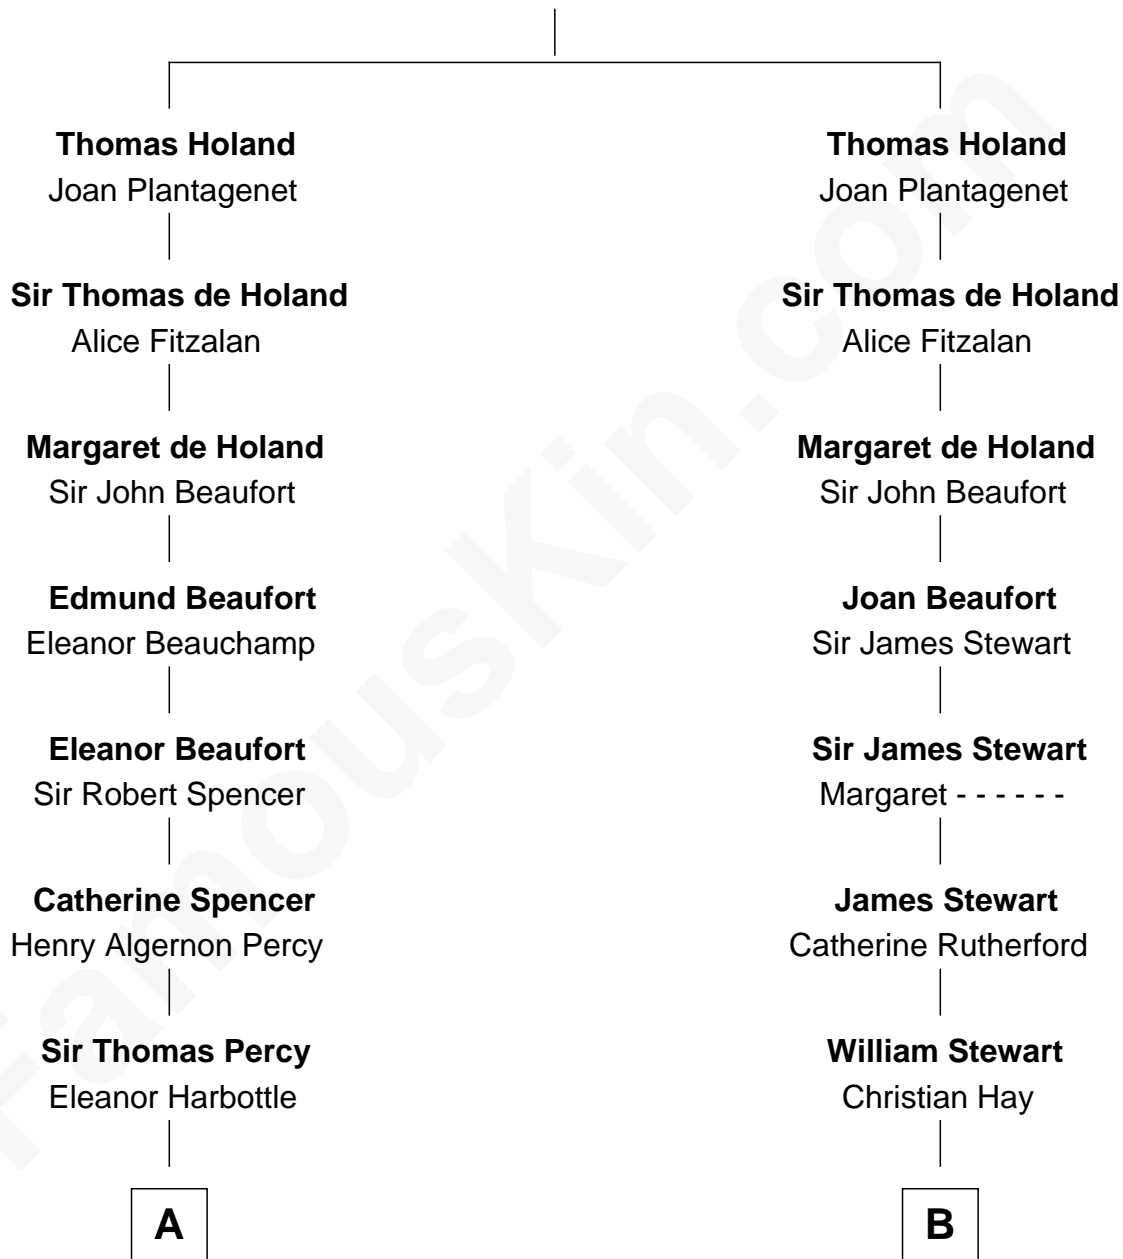

FamousKin.com

Relationship Chart of

Princess Diana

Princess of Wales

18th cousin 2 times removed of

Johnny Mercer

Songwriter and Co-Founder of Capitol Records

Sir Robert de Holland

Maude la Zouche

A

Henry Percy
Katherine Neville

Henry Percy
Dorothy Devereux

Dorothy Percy
Robert Sydney

Dorothy Sydney
Henry Spencer

Sir Robert Spencer
Ann Digby

Sir Charles Spencer
Anne Churchill

John Spencer
Georgiana Carolina Carteret

John Spencer
Margaret Georgiana Poyntz

George John Spencer
Lavina Bingham

Frederick Spencer
Adelaide Horatia Elizabeth Seymour

C

B

James Stewart
Katherine Kerr

John Stewart
Margaret Stewart

George Anderson Mercer
Nanny Maury Herndon

D

FamousKin.com