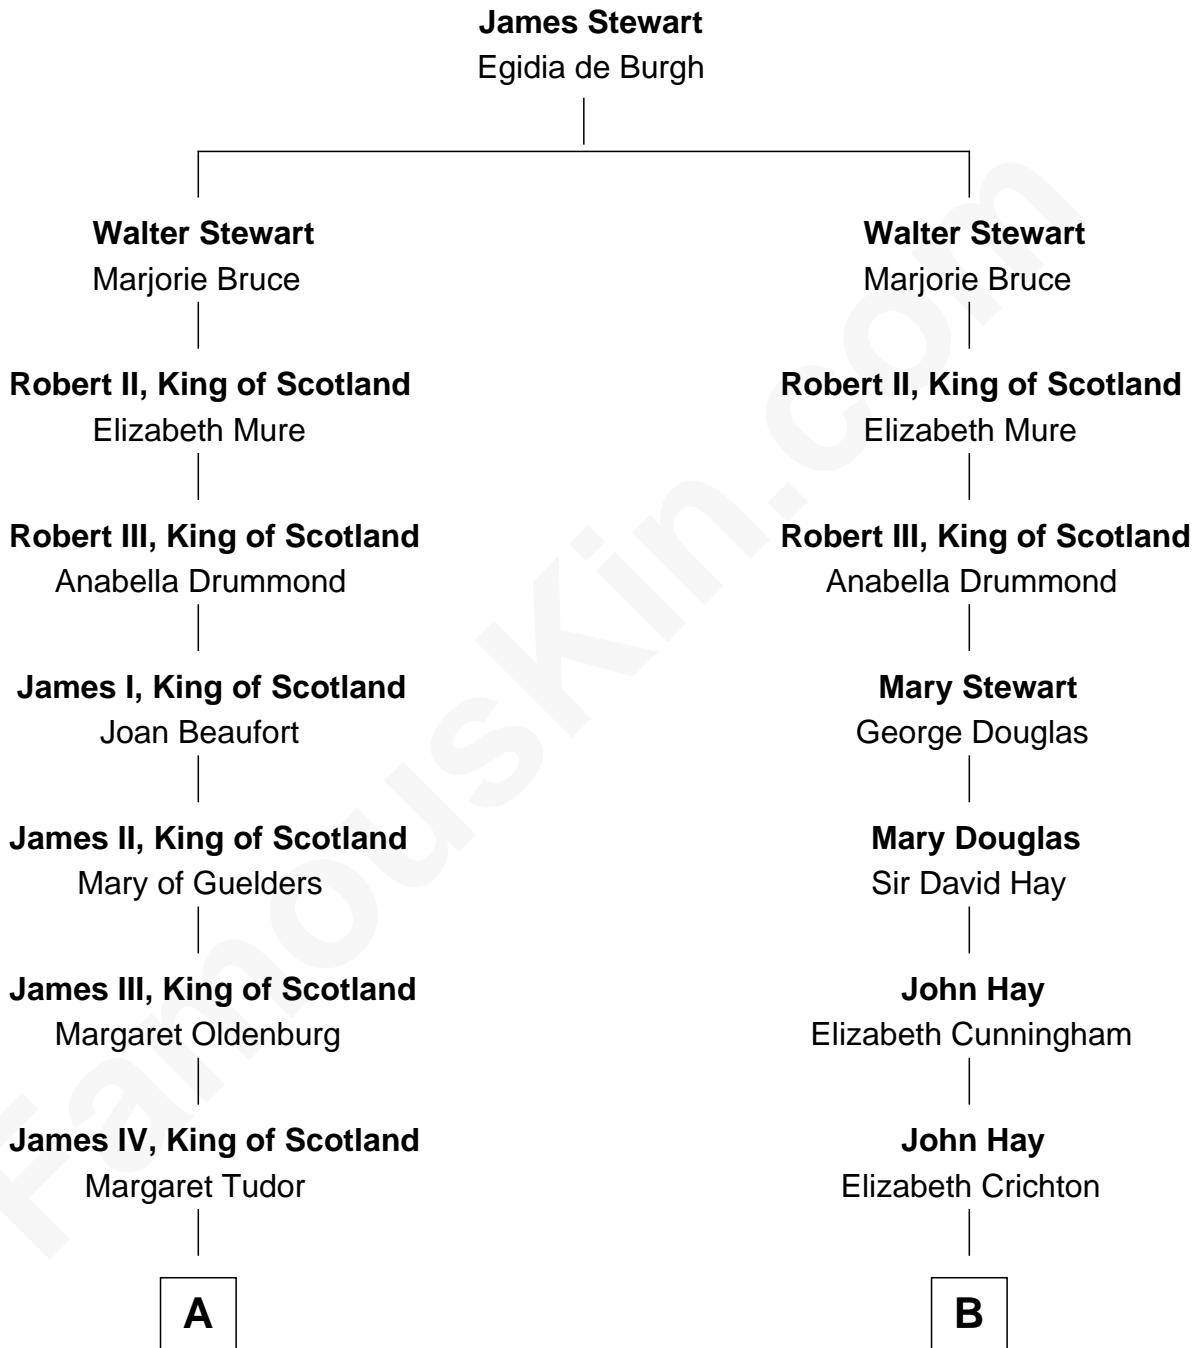

# FamousKin.com Relationship Chart of

**Princess Diana**

*Princess of Wales*

19th cousin 2 times removed of

**Johnny Mercer**

*Songwriter and Co-Founder of Capitol Records*

**C**

**Adelaide Horatia Elizabeth Seymour**

Frederick Spencer

**Charles Robert Spencer**

Margaret Baring

**Albert Edward John Spencer**

Cynthia Elinor Beatrix Hamilton

**Edward John Spencer**

Frances Ruth Burke Roche

**Princess Diana**