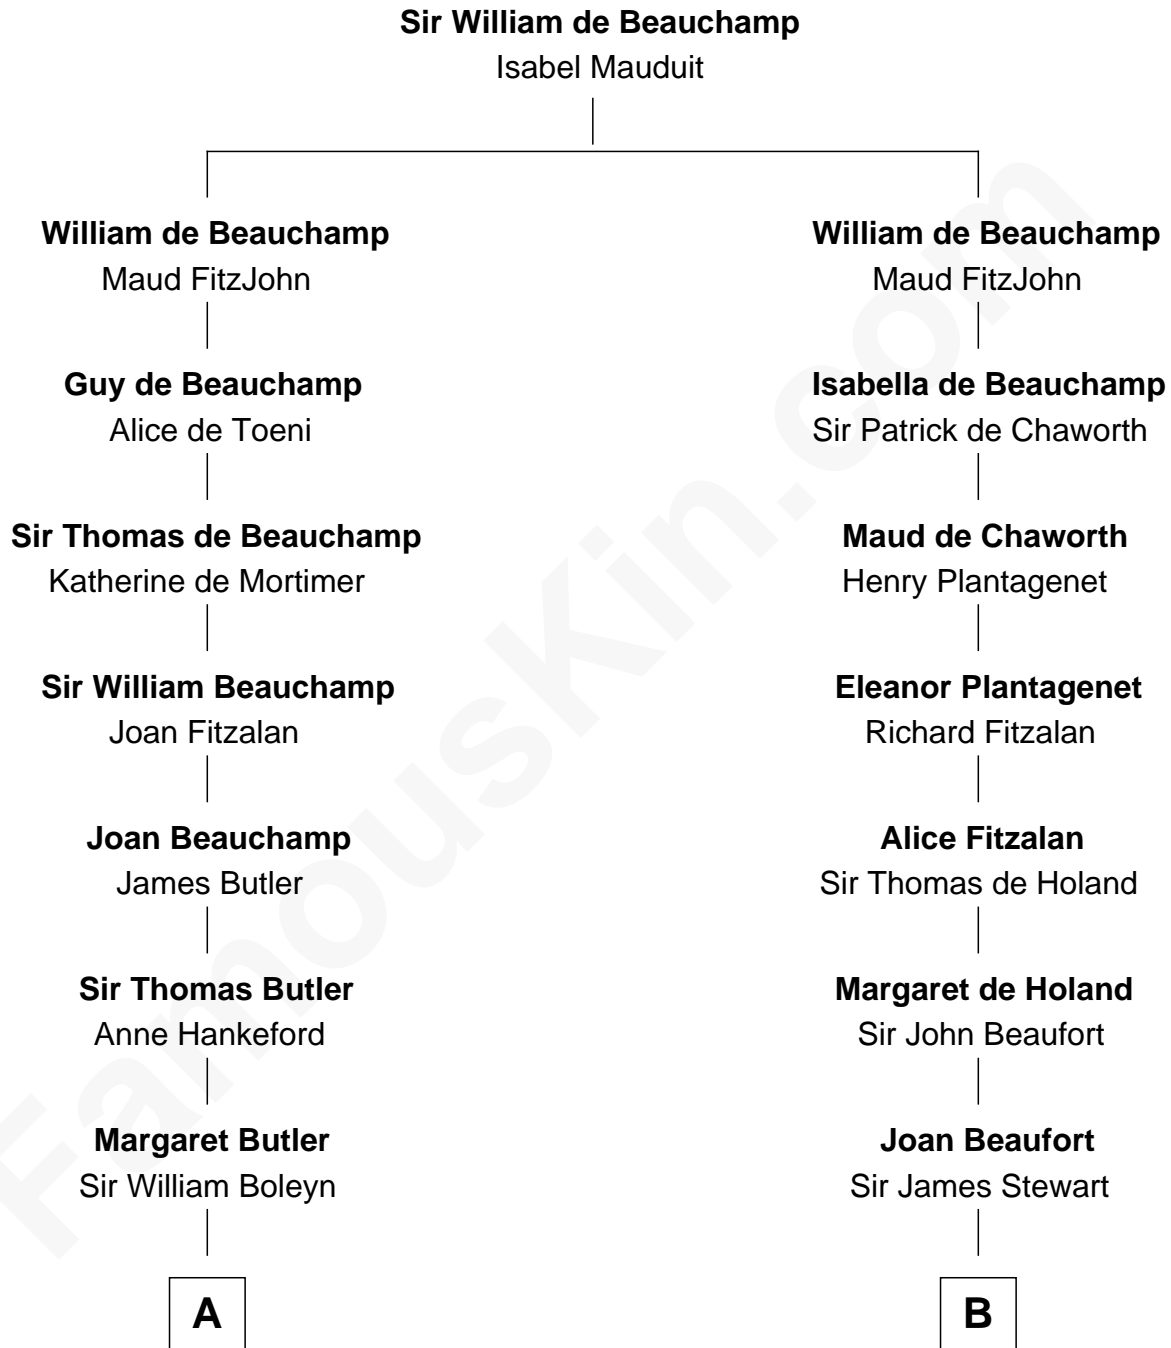

FamousKin.com Relationship Chart of

Princess Diana

Princess of Wales

21st cousin of

Johnny Mercer

Songwriter and Co-Founder of Capitol Records

C

Frederick Spencer

Adelaide Horatia Elizabeth Seymour

Charles Robert Spencer

Margaret Baring

Albert Edward John Spencer

Cynthia Elinor Beatrix Hamilton

Edward John Spencer

Frances Ruth Burke Roche

Princess Diana

Princess of Wales

D

Louisa Griffin

Col. Hugh Mercer

Gen. Hugh Weedon Mercer

Mary Stiles Anderson

George Anderson Mercer

Nanny Maury Herndon