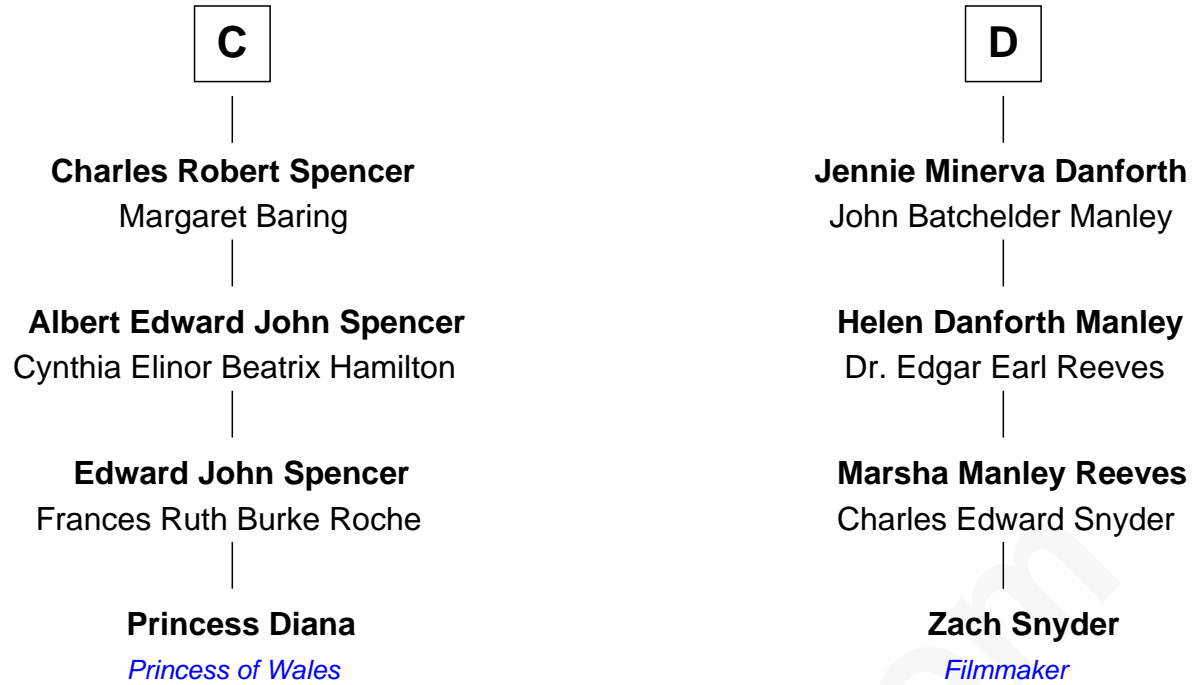

FamousKin.com Relationship Chart of

Princess Diana

Princess of Wales

20th cousin of

Zach Snyder

Filmmaker

Edmund Fitzalan

Alice de Warenne

Zach Snyder photo by [Gage Skidmore](#) (CC BY-SA 2.0)