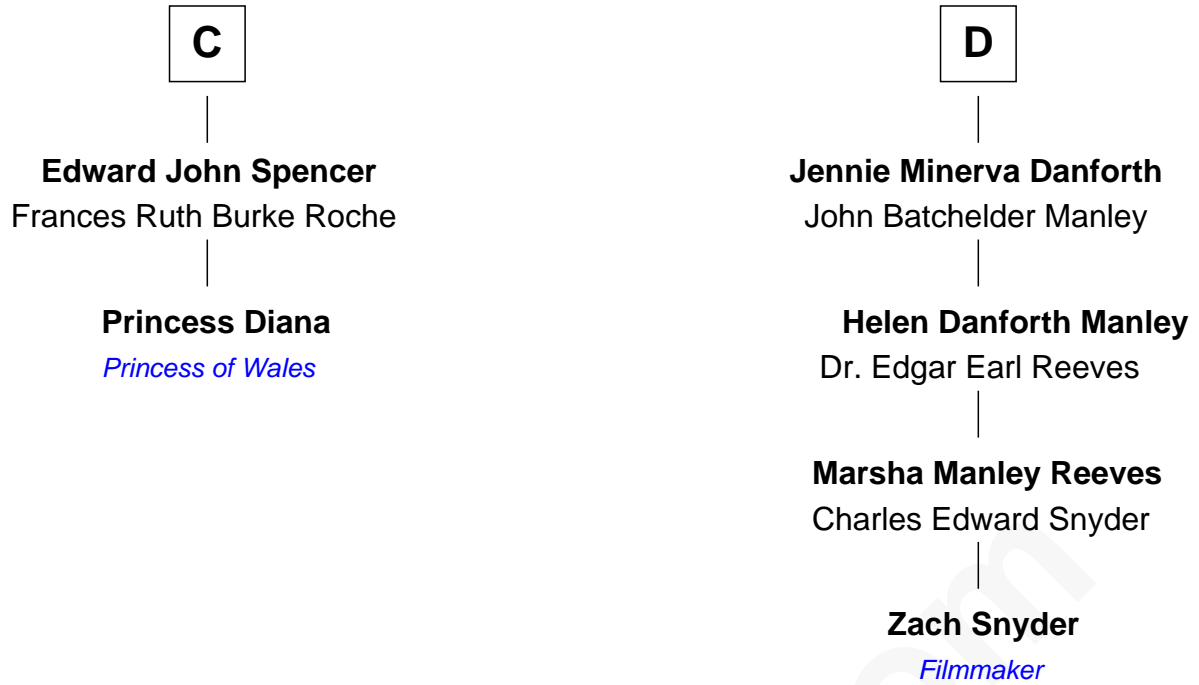

FamousKin.com Relationship Chart of

Princess Diana

Princess of Wales

18th cousin 2 times removed of

Zach Snyder

Filmmaker

Sir Robert de Tibetot

Margaret Deincourt

Elizabeth de Tibetot
Sir Philip le Despencer

Margery Despencer
Sir Roger Wentworth

Henry Wentworth
Elizabeth Howard

Margery Wentworth
Sir William Waldegrave

Margaret Waldegrave
Sir John St. John

Margaret St. John
Sir Francis Russell

William Russell
Elizabeth Long

A

Elizabeth de Tibetot
Sir Philip le Despencer

Margery Despencer
Sir Roger Wentworth

Agnes Wentworth
Sir Robert Constable

Margaret Constable
Sir William Eure

Sir Ralph Eure
Muriel Hastings

Sir William Eure
Elizabeth Willoughby

Sir Ralph Eure
Margery Bowes

B

Zach Snyder photo by [Gage Skidmore](#) (CC BY-SA 2.0)