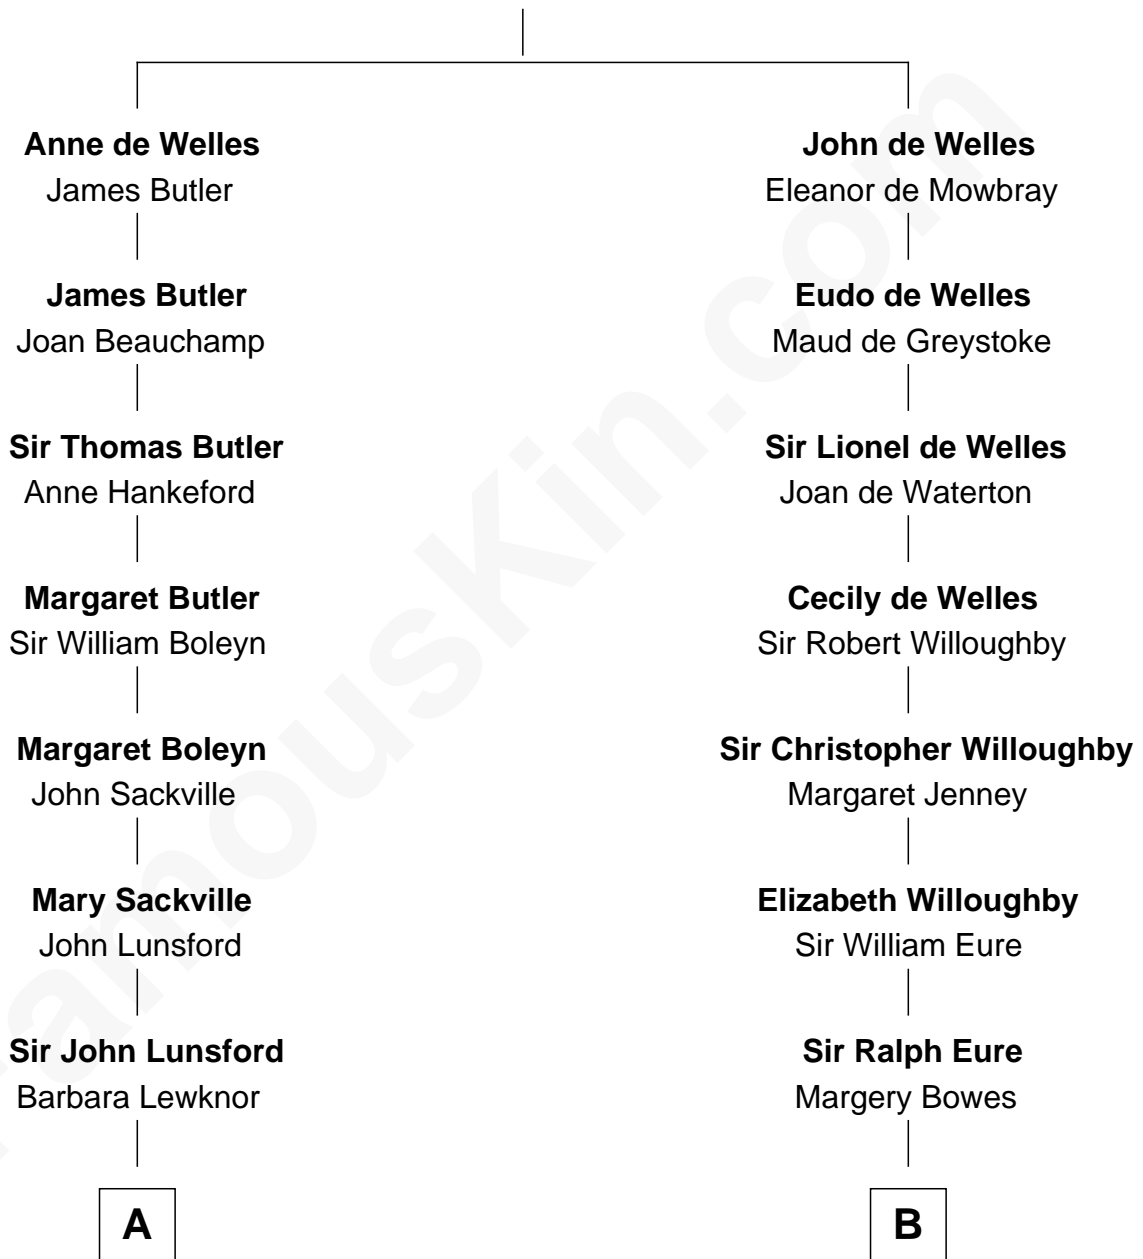

FamousKin.com

Relationship Chart of

Princess Diana

Princess of Wales

18th cousin 2 times removed of

Zach Snyder
Filmmaker

John de Welles
Maud de Roos

Zach Snyder photo by [Gage Skidmore](#) (CC BY-SA 2.0)