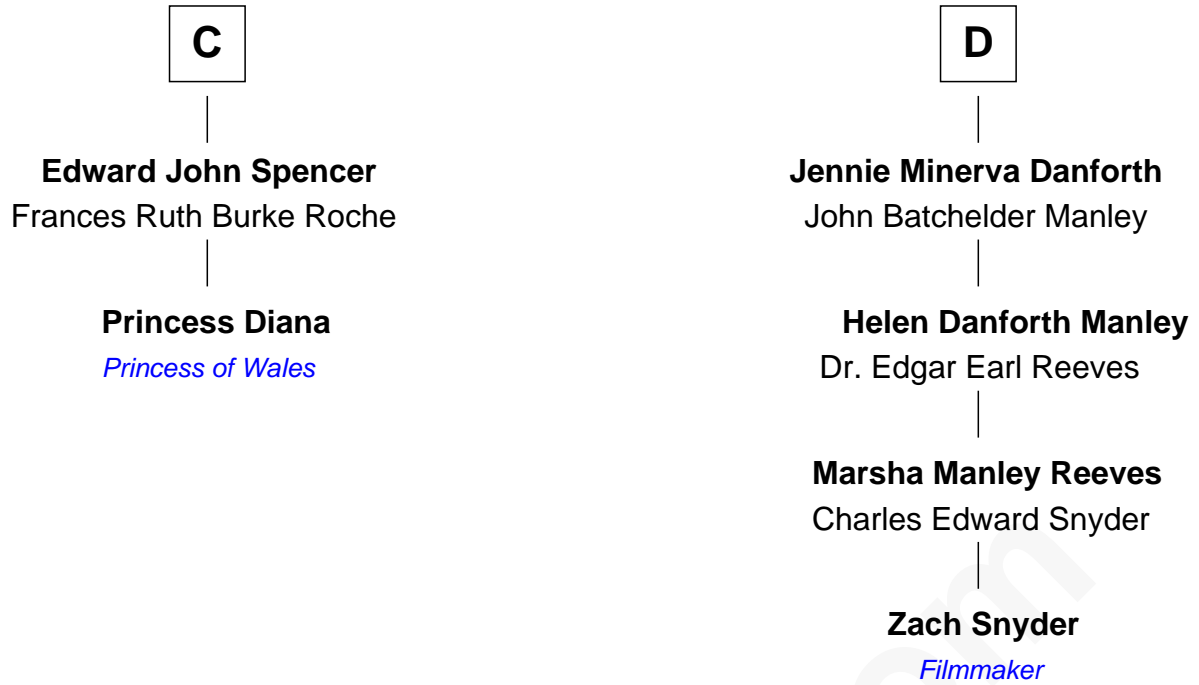

FamousKin.com

Relationship Chart of

Princess Diana

Princess of Wales

18th cousin 2 times removed of

Zach Snyder
Filmmaker

John de Welles
Maud de Roos

Zach Snyder photo by [Gage Skidmore](#) (CC BY-SA 2.0)