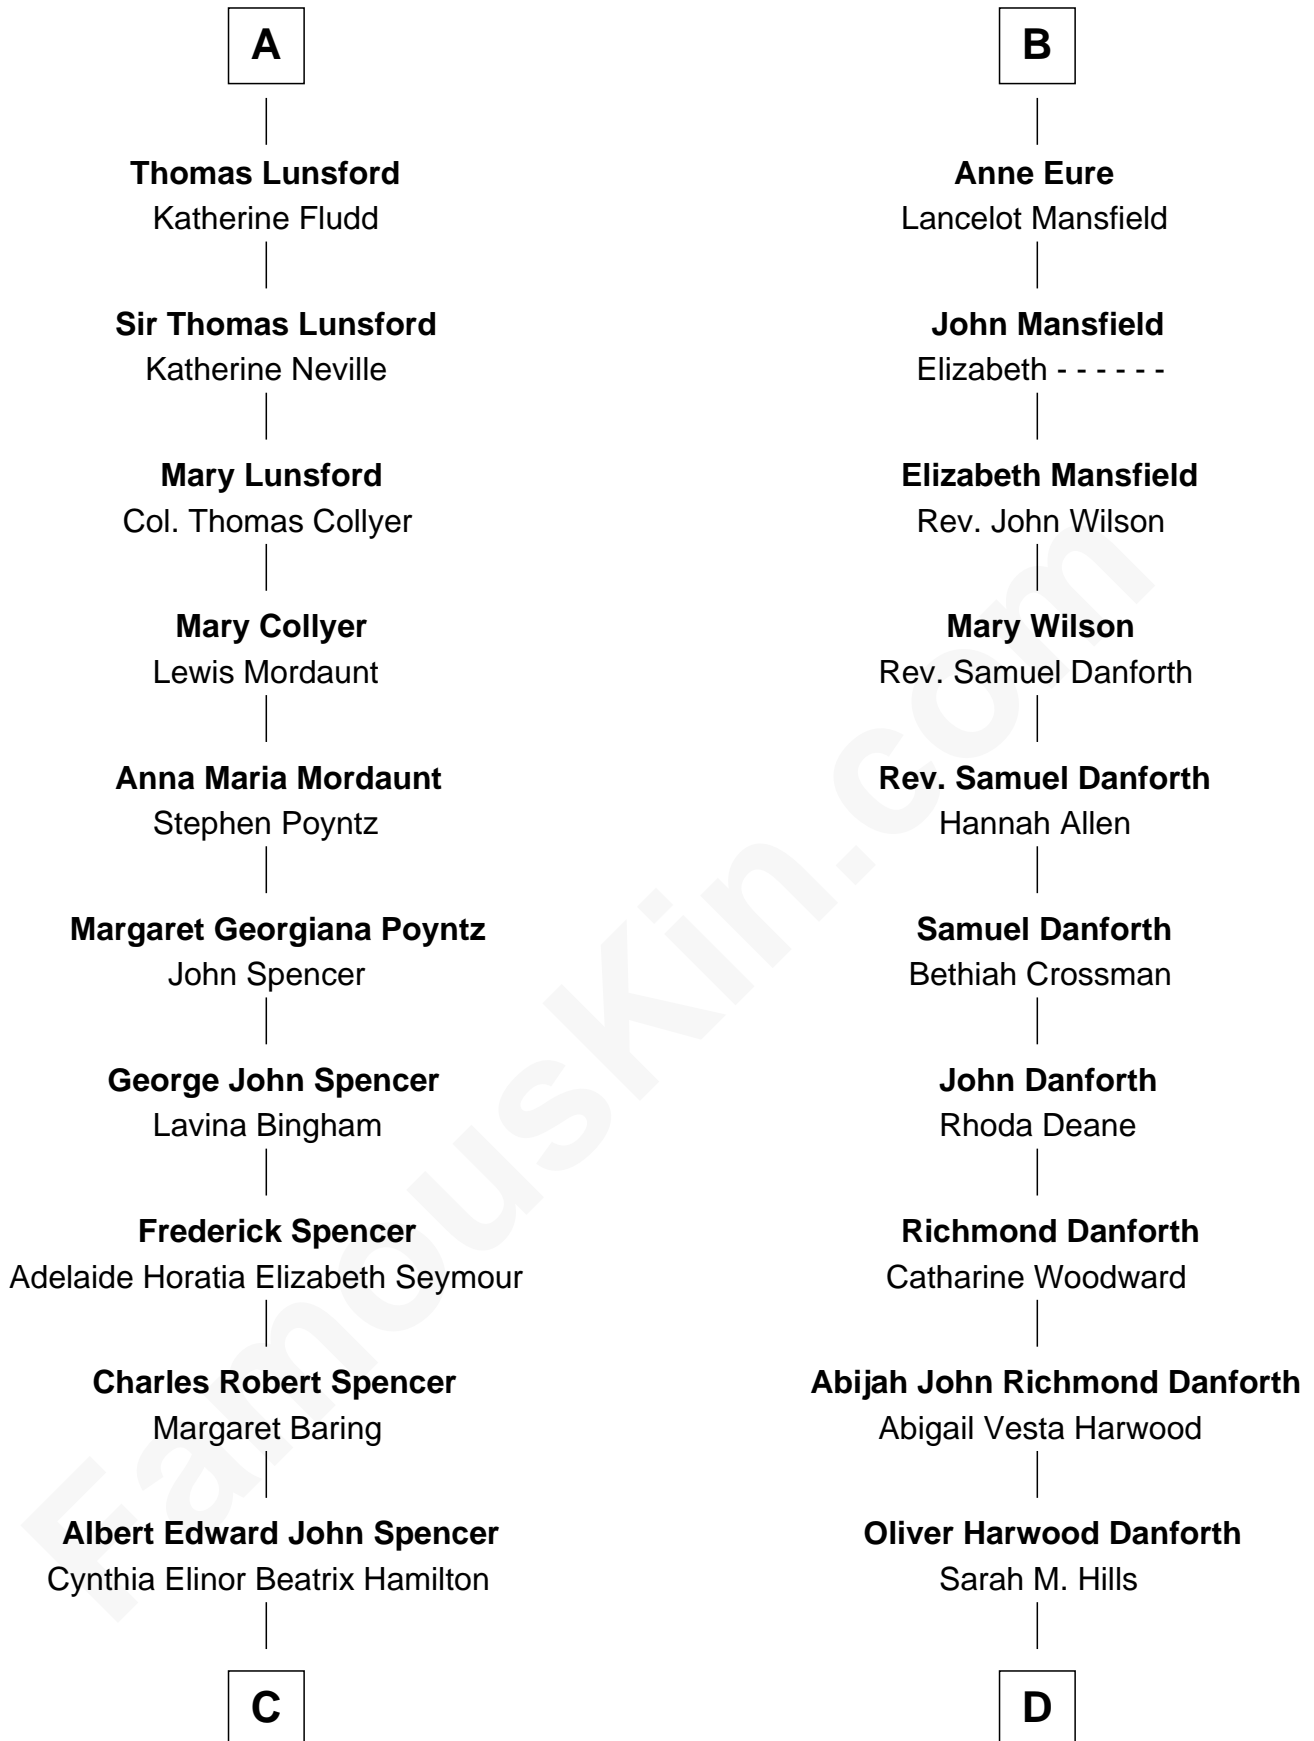

FamousKin.com

Relationship Chart of

Princess Diana

Princess of Wales

18th cousin 2 times removed of

Zach Snyder
Filmmaker

John de Welles
Maud de Roos

Zach Snyder photo by [Gage Skidmore](#) (CC BY-SA 2.0)