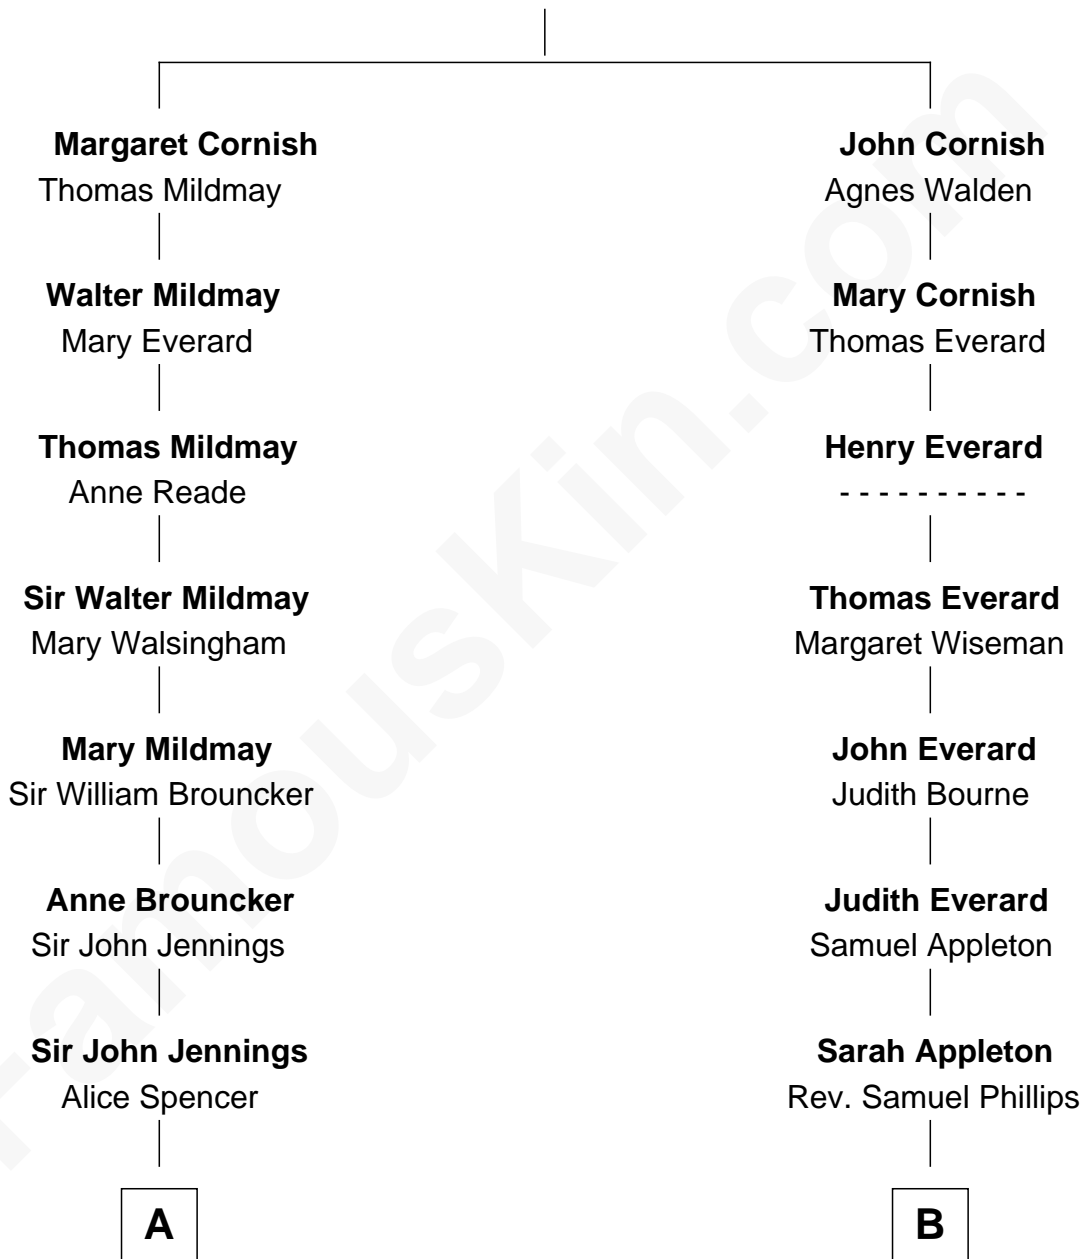

## Relationship Chart of

### Princess Diana

*Princess of Wales*

14th cousin 3 times removed of

**Robert Frost**  
*Poet and Playwright*

**John Cornish**

-----

**A**

**Richard Jennings**  
Frances Thornhurst

**Sarah Jennings**  
John Churchill

**Anne Churchill**  
Sir Charles Spencer

**John Spencer**  
Georgiana Carolina Carteret

**John Spencer**  
Margaret Georgiana Poyntz

**George John Spencer**  
Lavina Bingham