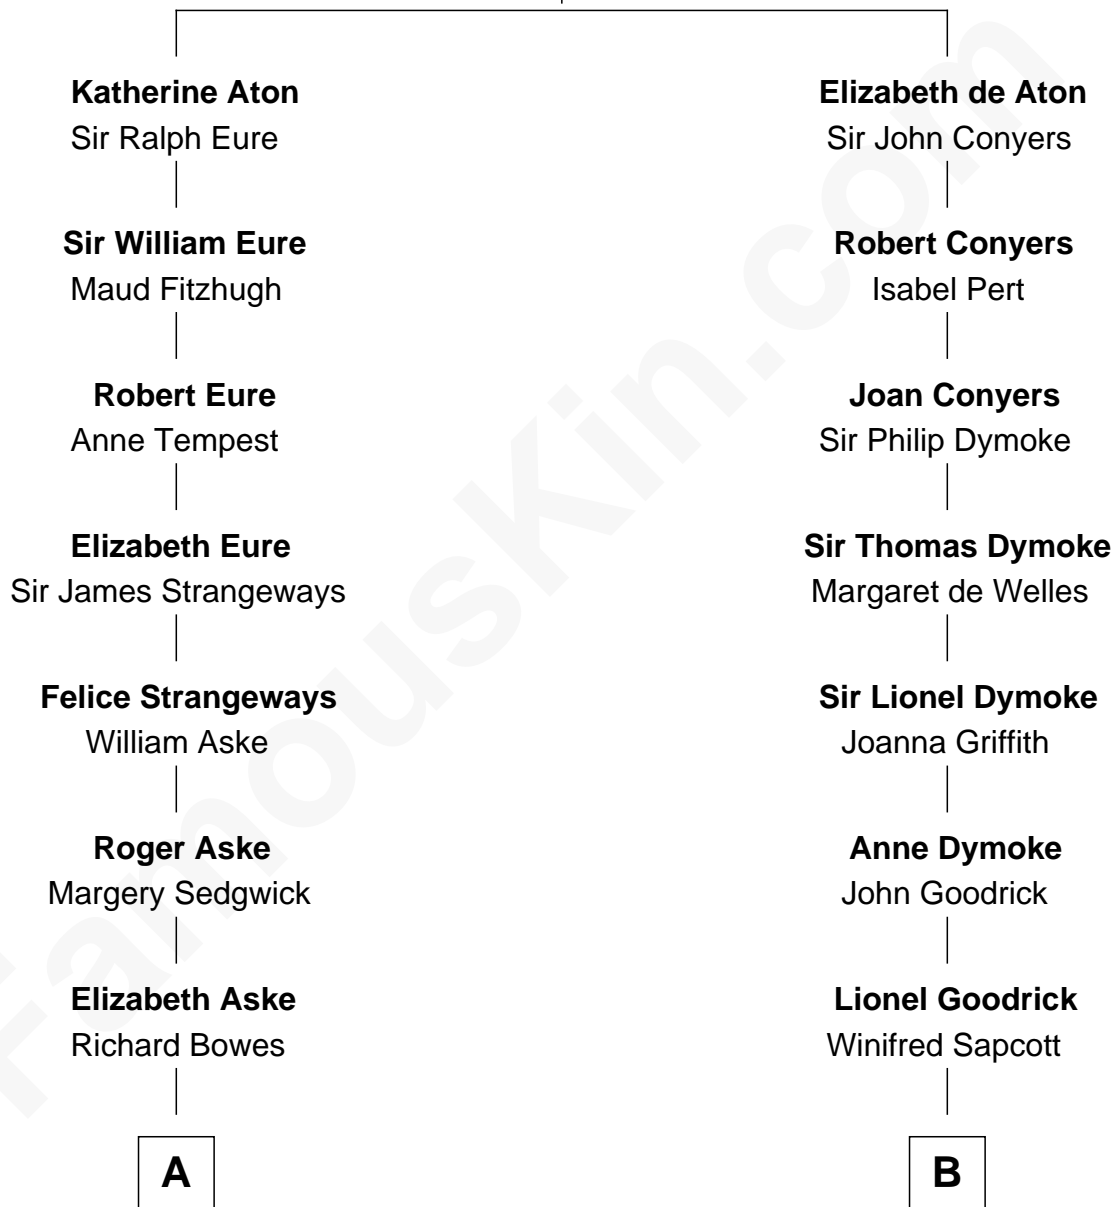

# FamousKin.com Relationship Chart of

**Princess Diana**

*Princess of Wales*

17th cousin 4 times removed of

**Robert Frost**

*Poet and Playwright*

**Sir William de Aton**

Isabel de Percy

**C**

James Hamilton

Mary Anna Curzon-Howe

James Albert Edward Hamilton

Rosalind Cecilia Caroline Bingham

Cynthia Elinor Beatrix Hamilton

Albert Edward John Spencer

Edward John Spencer

Frances Ruth Burke Roche

Princess Diana

*Princess of Wales*

FamousKin.com