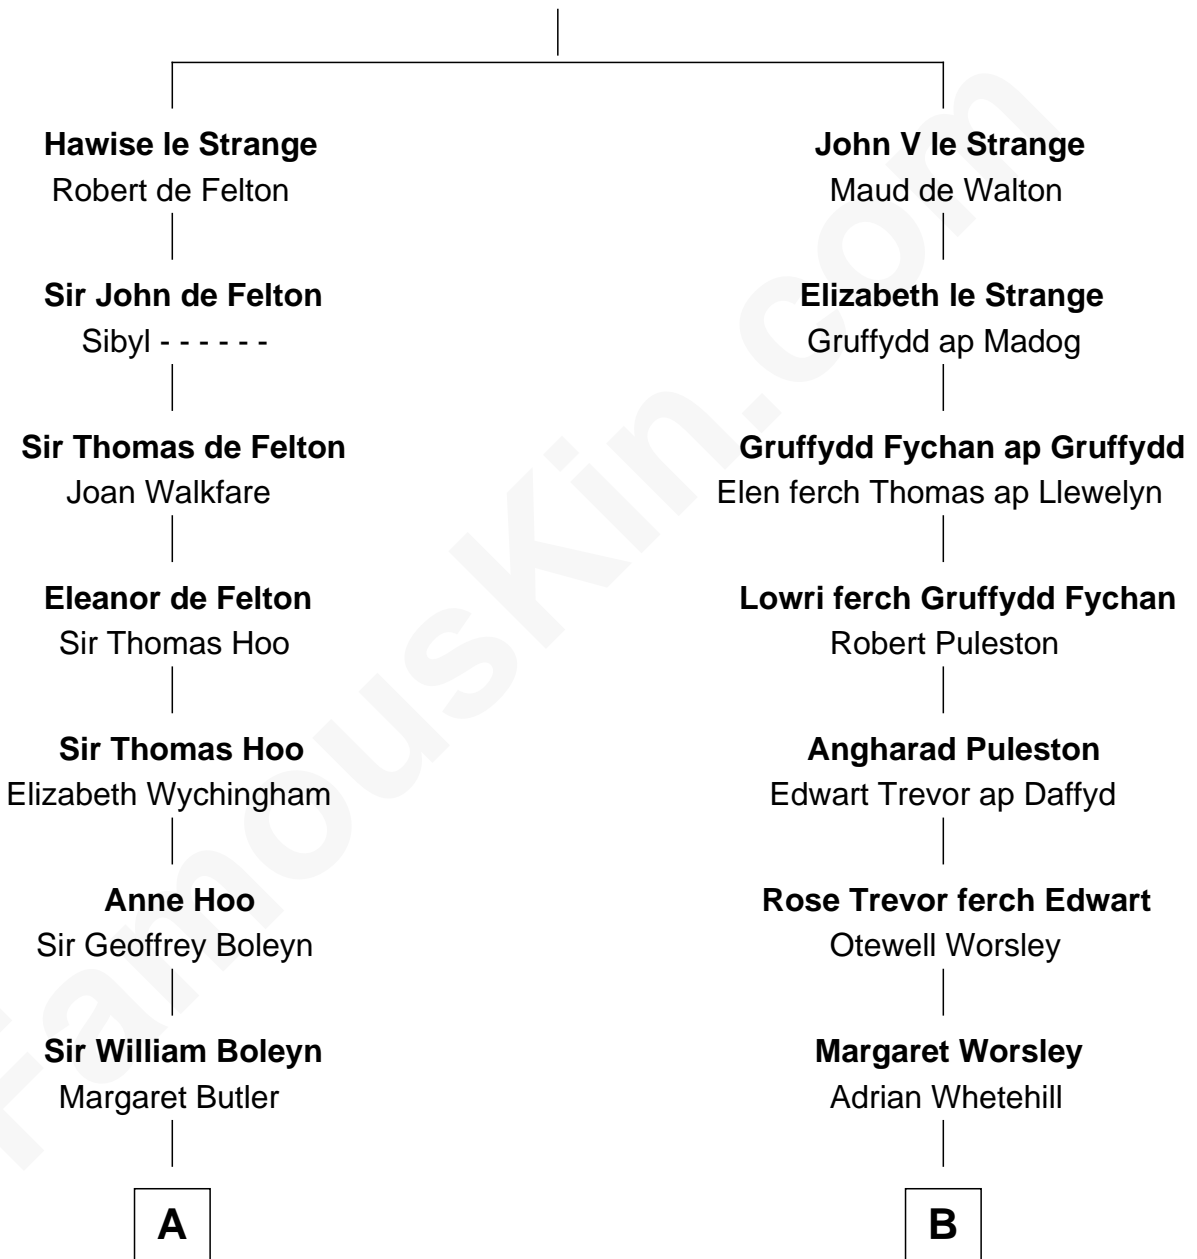

FamousKin.com Relationship Chart of

Princess Diana

Princess of Wales

19th cousin 2 times removed of

Robert Frost

Poet and Playwright

John IV le Strange

Joan de Somery

C

Frederick Spencer
Adelaide Horatia Elizabeth Seymour

Charles Robert Spencer
Margaret Baring

Albert Edward John Spencer
Cynthia Elinor Beatrix Hamilton

Edward John Spencer
Frances Ruth Burke Roche

Princess Diana
Princess of Wales