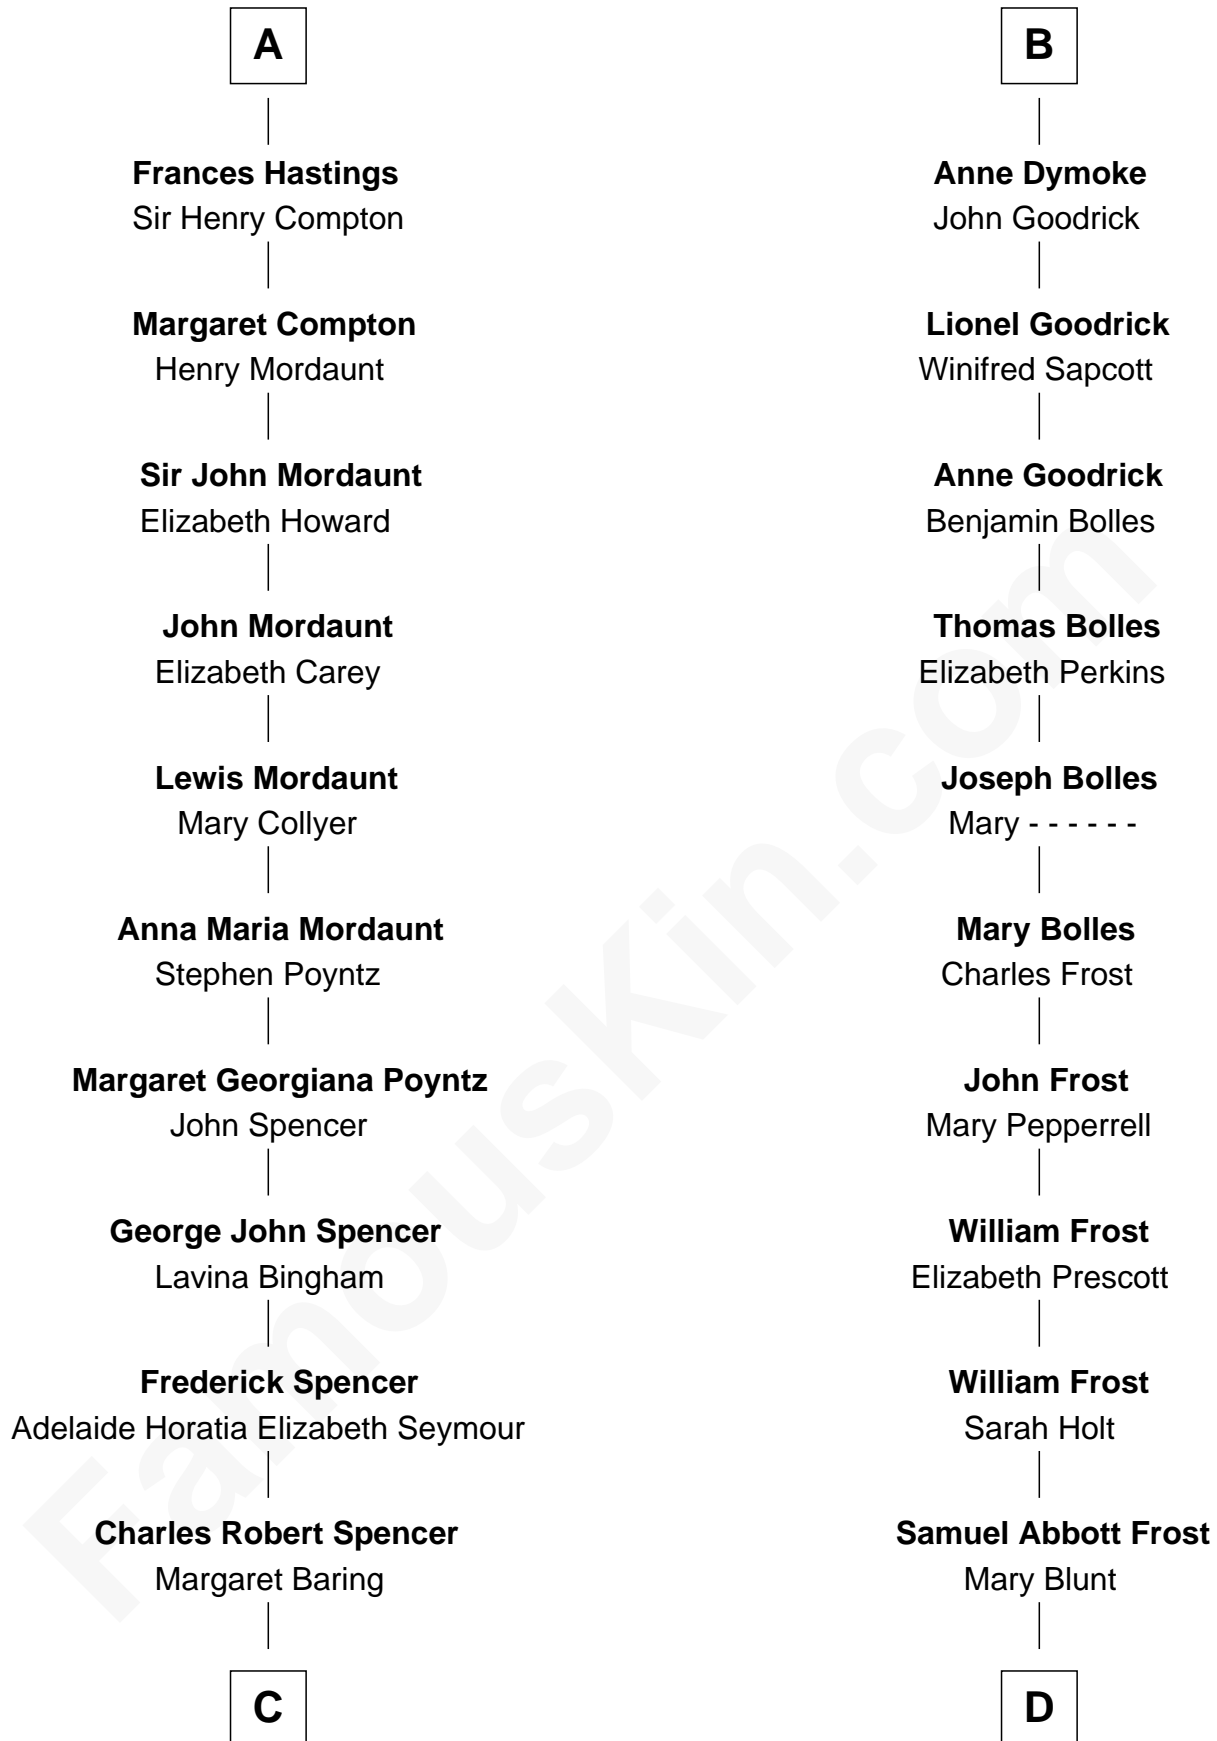

# FamousKin.com Relationship Chart of

**Princess Diana**

*Princess of Wales*

19th cousin of

**Robert Frost**

*Poet and Playwright*

**Sir Hugh I de Audley**

Iseult de Mortimer

FamousKin.com