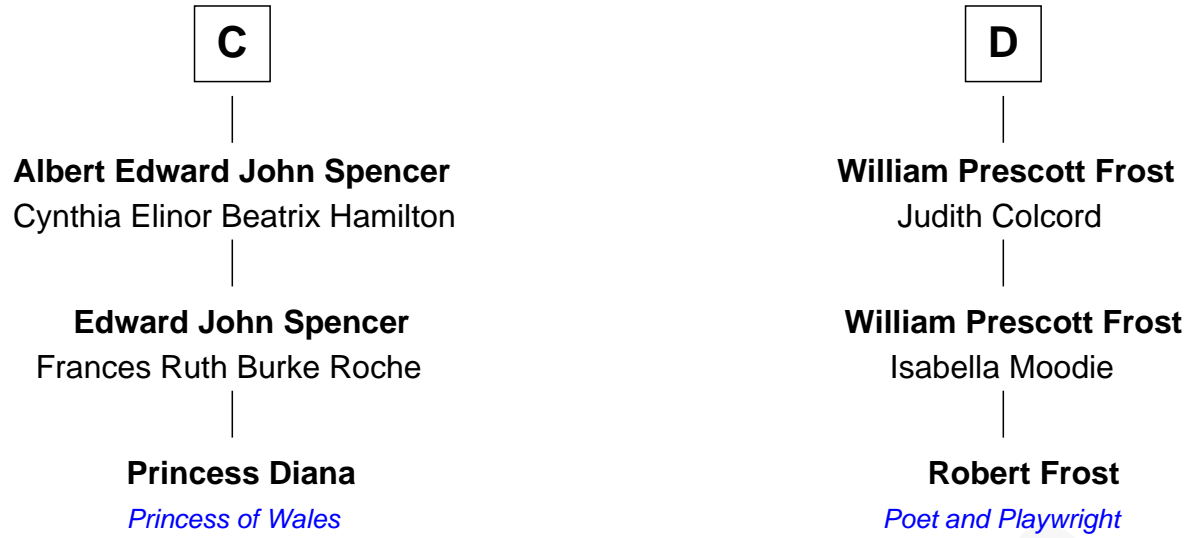

# FamousKin.com Relationship Chart of

**Princess Diana**

*Princess of Wales*

19th cousin of

**Robert Frost**

*Poet and Playwright*

**Sir Hugh I de Audley**

Iseult de Mortimer