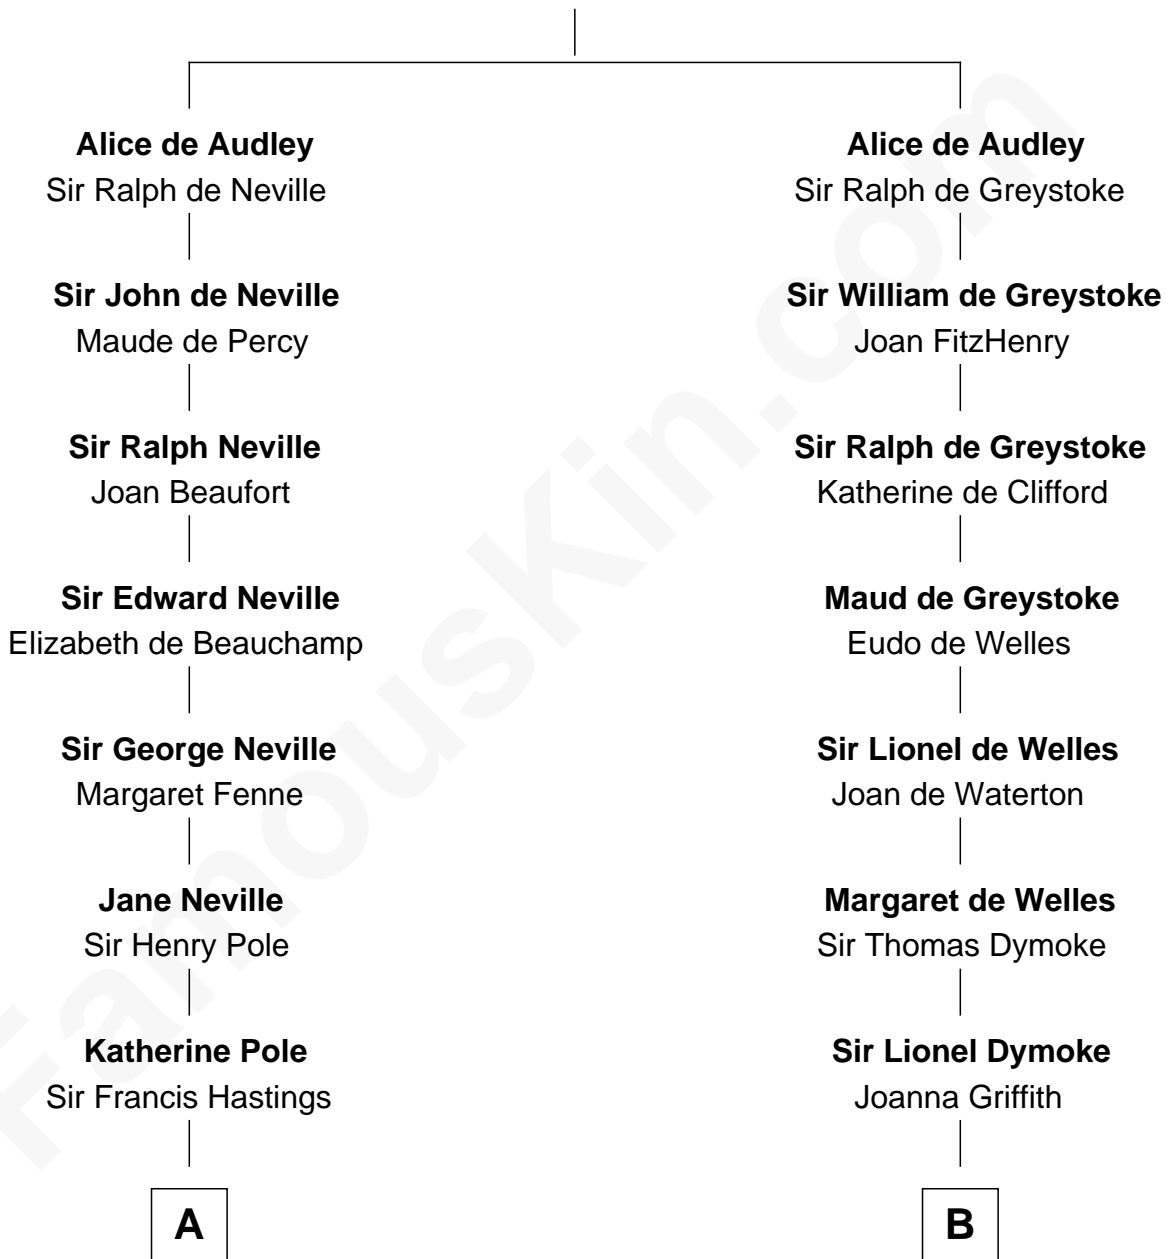

# FamousKin.com Relationship Chart of

**Princess Diana**

*Princess of Wales*

19th cousin of

**Robert Frost**

*Poet and Playwright*

**Sir Hugh I de Audley**

Iseult de Mortimer

FamousKin.com