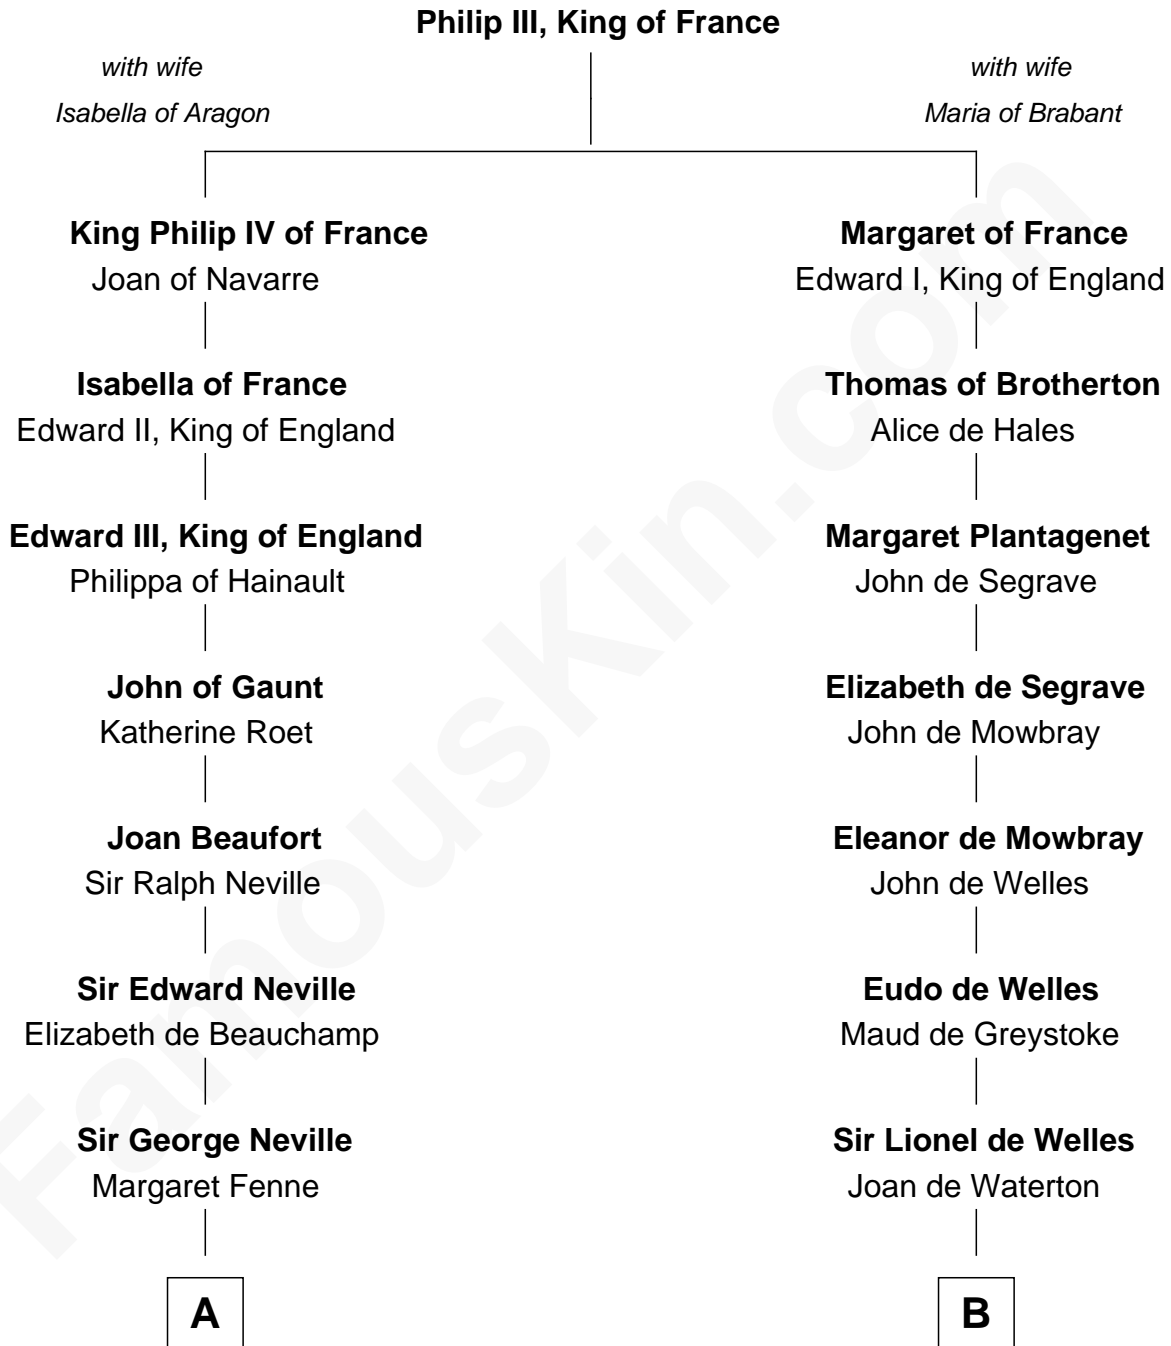

FamousKin.com Relationship Chart of

Princess Diana

Princess of Wales

21st cousin of

Robert Frost

Poet and Playwright

C

Frederick Spencer

Adelaide Horatia Elizabeth Seymour

Charles Robert Spencer

Margaret Baring

Albert Edward John Spencer

Cynthia Elinor Beatrix Hamilton

Edward John Spencer

Frances Ruth Burke Roche

Princess Diana