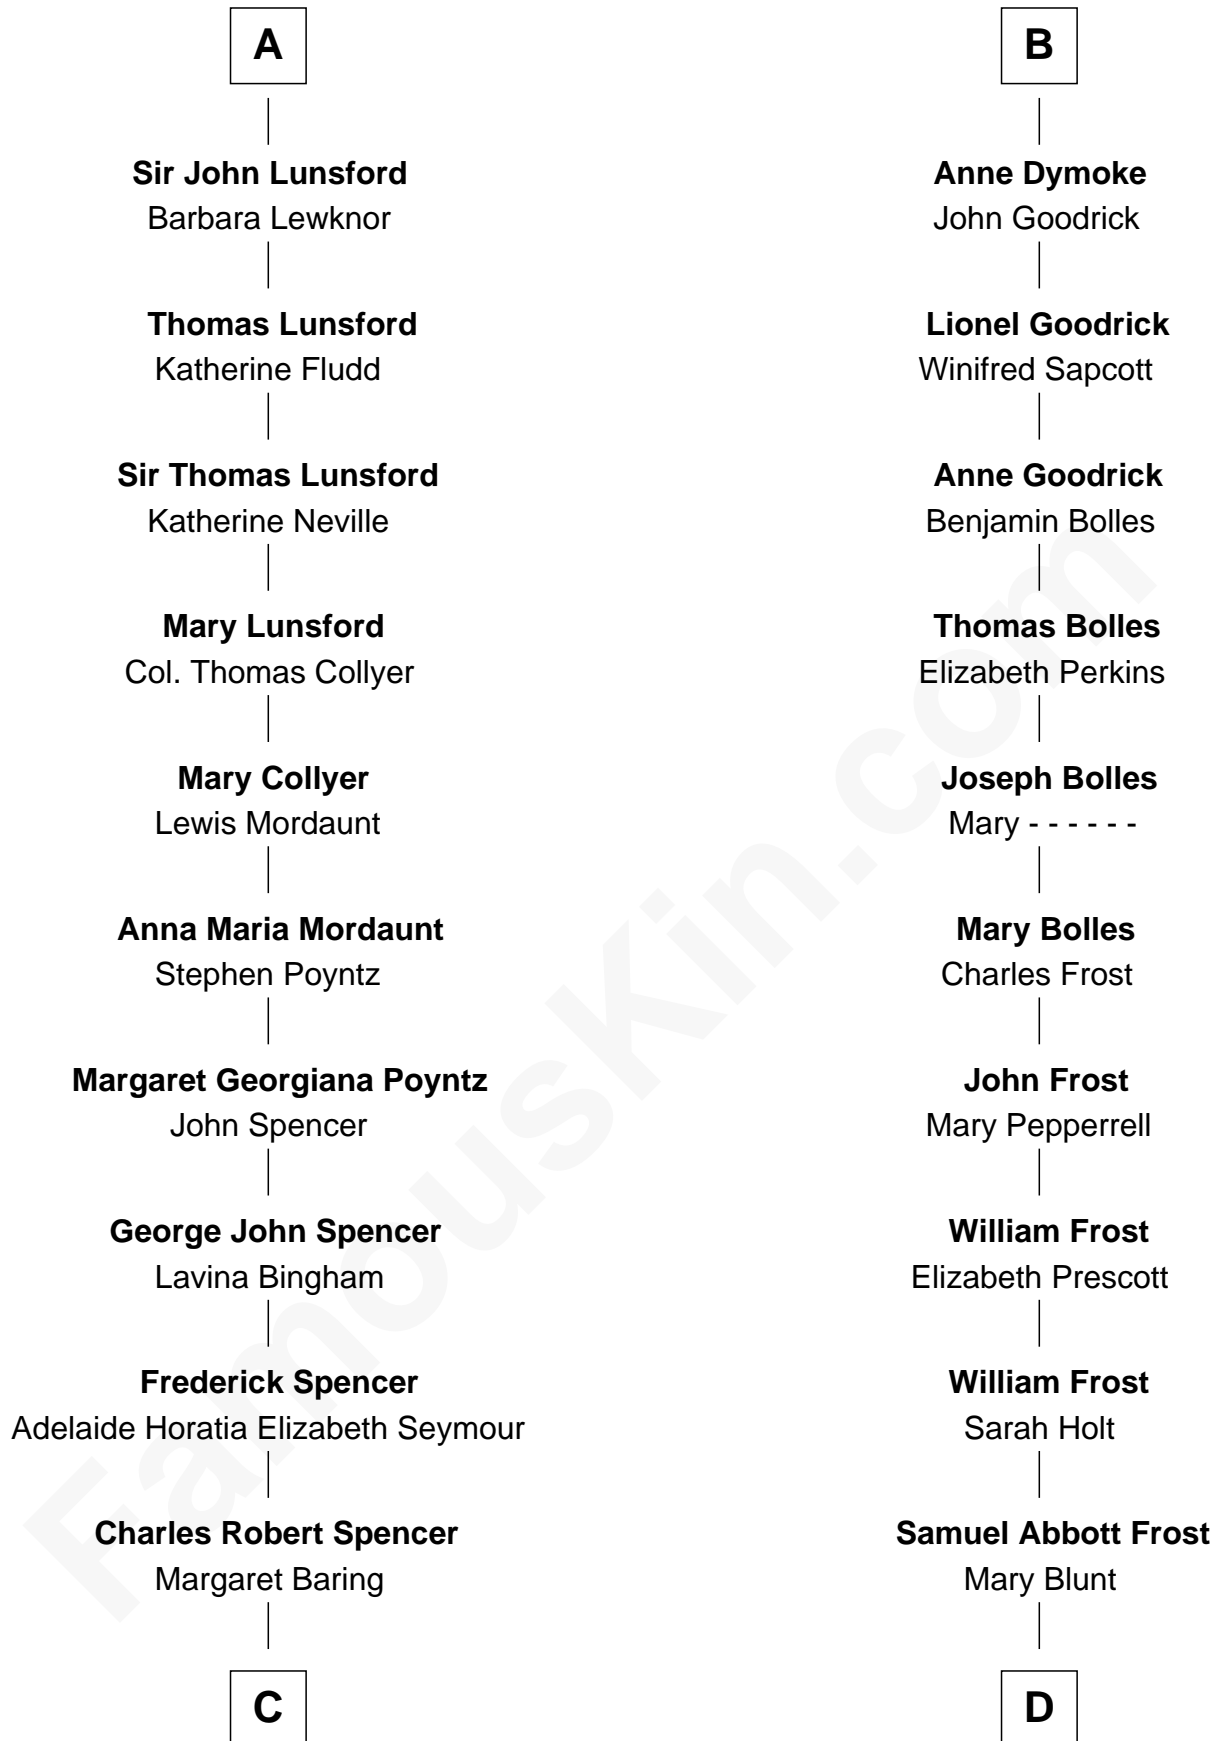

FamousKin.com Relationship Chart of

Princess Diana

Princess of Wales

19th cousin of

Robert Frost

Poet and Playwright

Guy de Beauchamp

Alice de Toeni

Katherine de Mortimer

Maud de Beauchamp

Sir Roger de Clifford

Katherine de Clifford

Sir Ralph de Greystoke

Maud de Greystoke

Eudo de Welles

Sir Lionel de Welles

Joan de Waterton

Margaret de Welles

Sir Thomas Dymoke

Sir Lionel Dymoke

Joanna Griffith

B

FamousKin.com