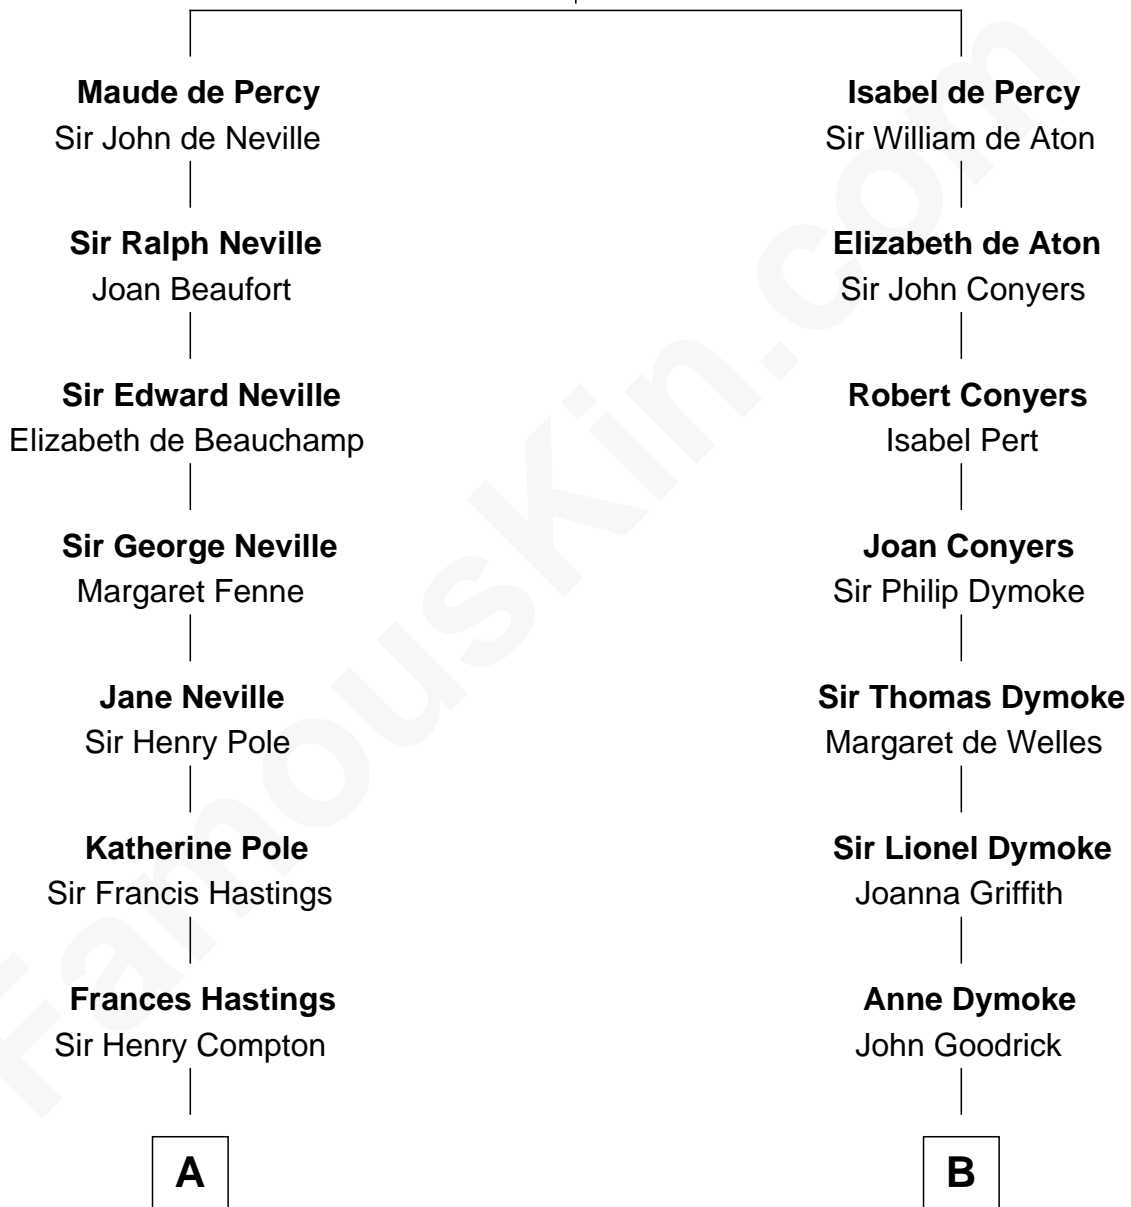

FamousKin.com Relationship Chart of

Princess Diana

Princess of Wales

18th cousin of

Robert Frost

Poet and Playwright

Sir Henry de Percy

Idoine de Clifford

C

Edward John Spencer
Frances Ruth Burke Roche

Princess Diana
Princess of Wales

D

William Prescott Frost
Isabella Moodie

Robert Frost
Poet and Playwright

FamousKin.com