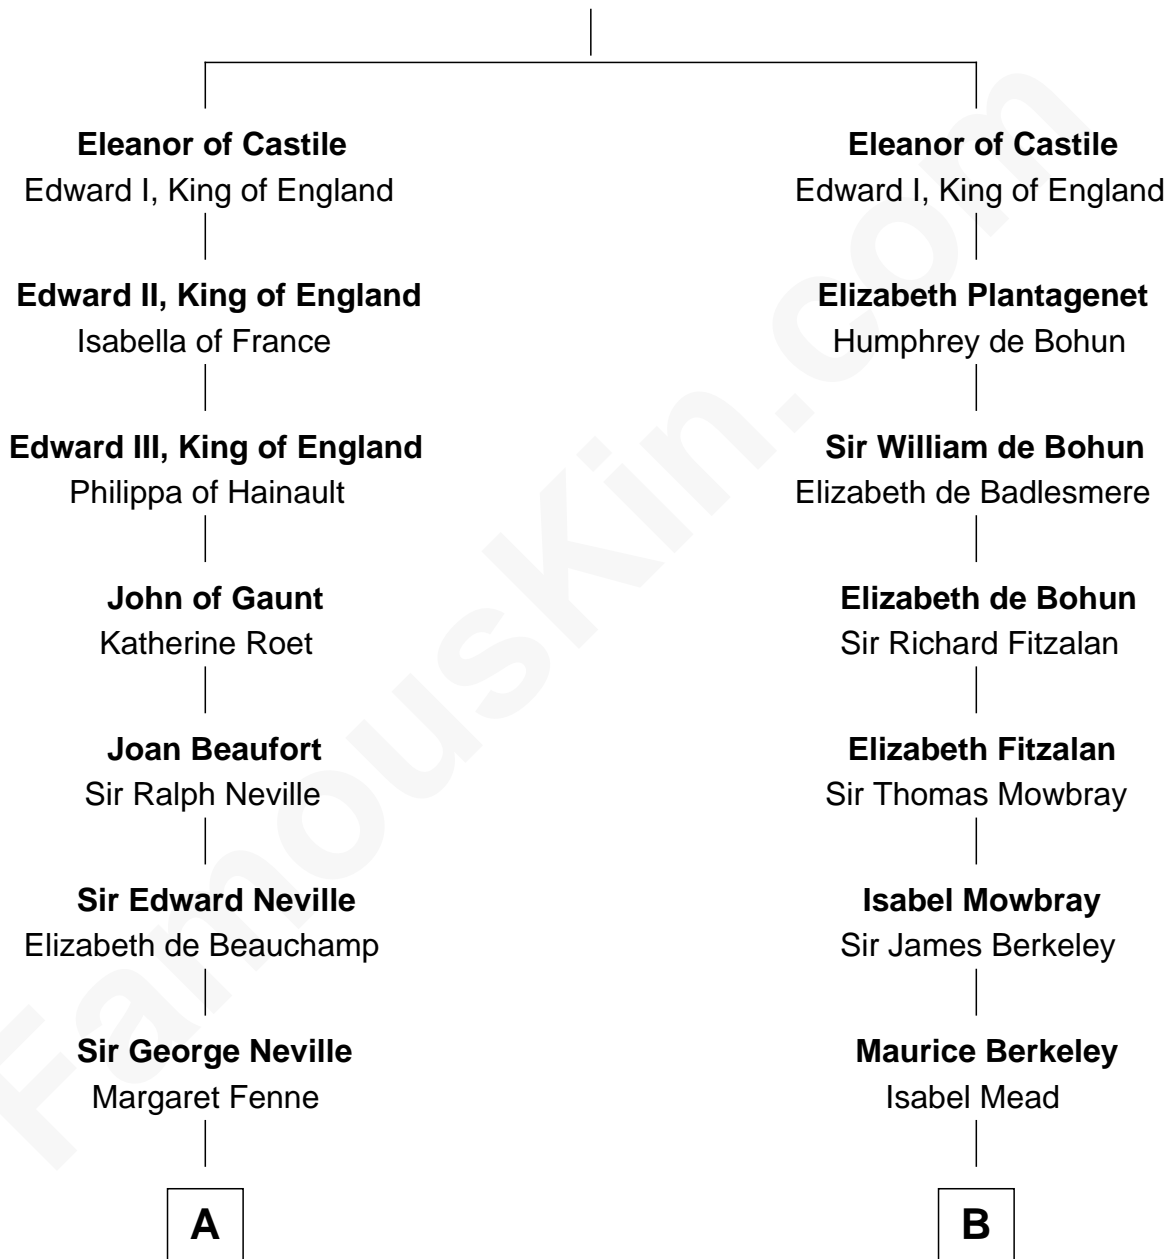

FamousKin.com Relationship Chart of

Princess Diana

Princess of Wales

21st cousin of

Robert Frost

Poet and Playwright

Ferdinand III, King of Castile

Joanna of Ponthieu

C

Frederick Spencer

Adelaide Horatia Elizabeth Seymour

Charles Robert Spencer

Margaret Baring

Albert Edward John Spencer

Cynthia Elinor Beatrix Hamilton

Edward John Spencer