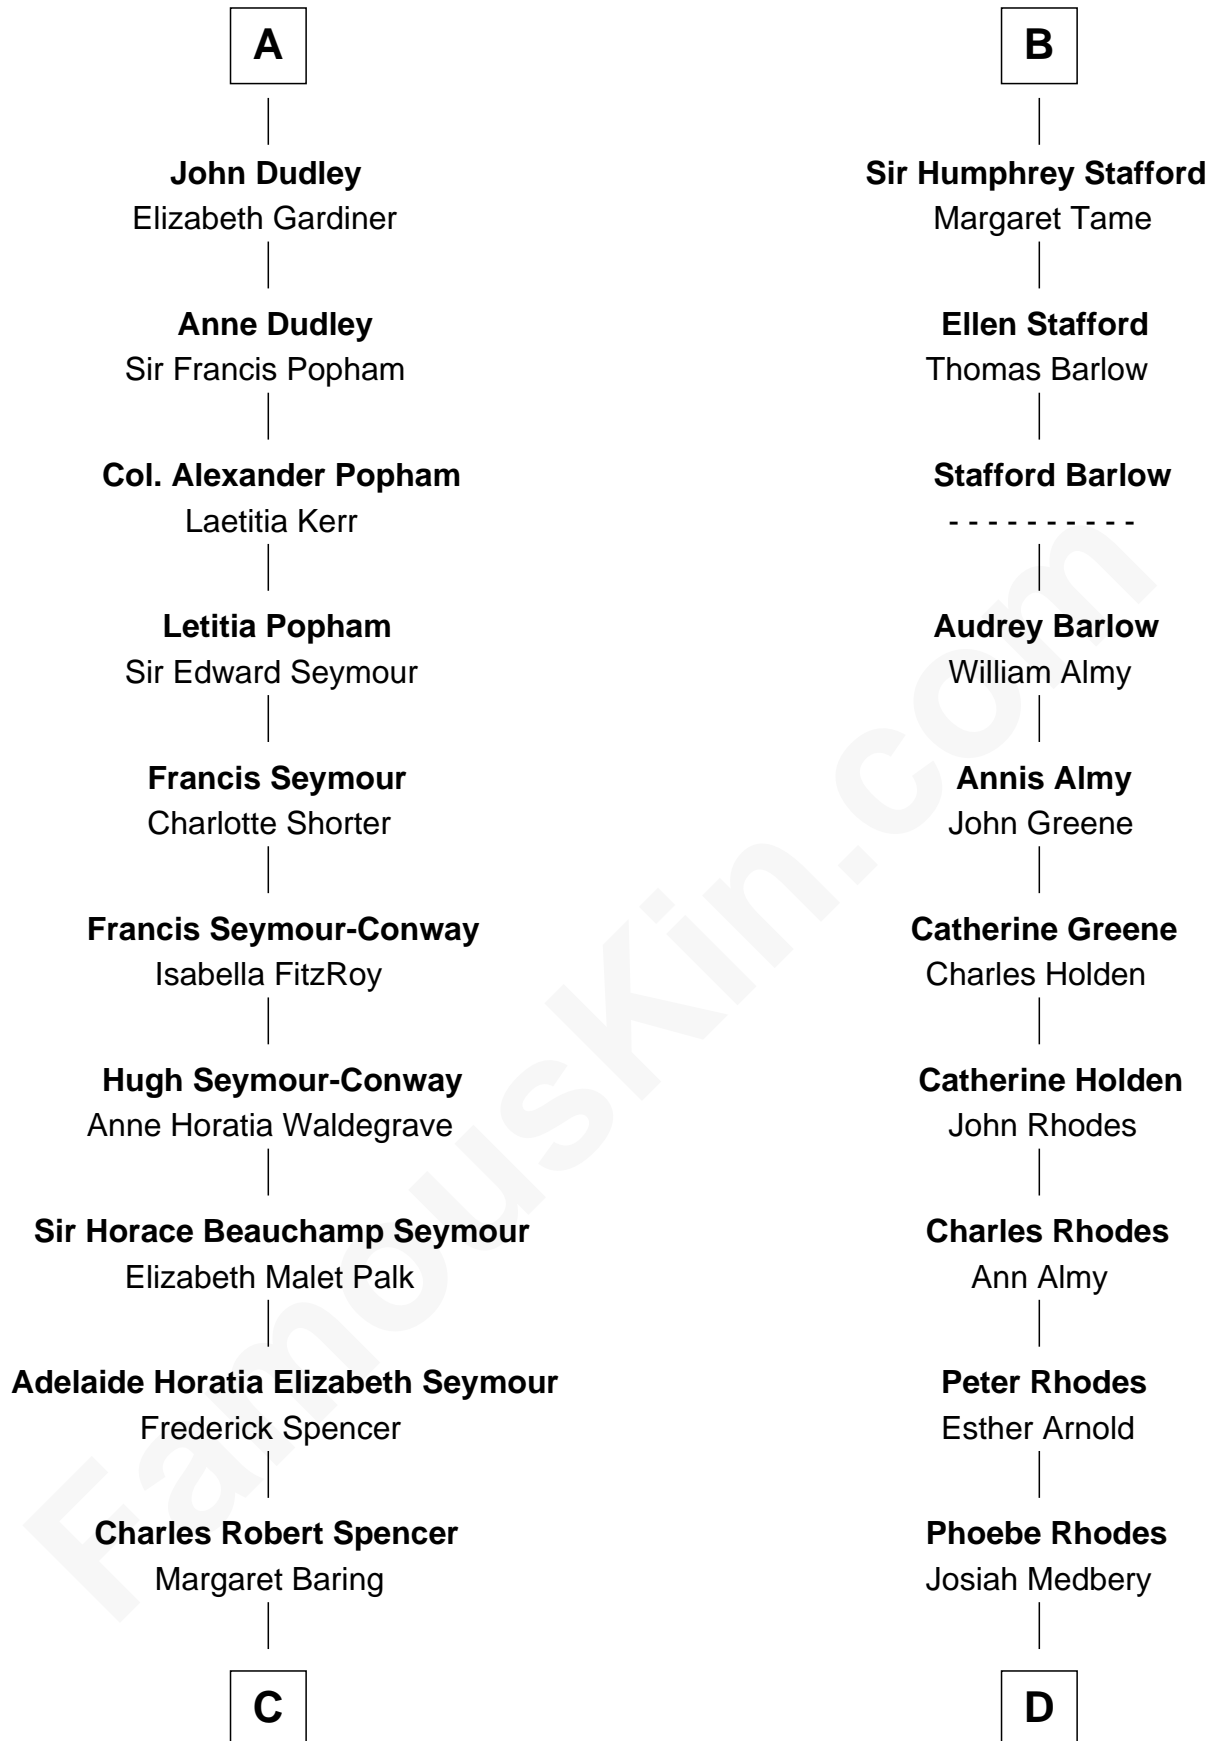

FamousKin.com Relationship Chart of

Princess Diana

Princess of Wales

19th cousin of

Benton MacKaye

Co-Founder, Appalachian Trail

C

Albert Edward John Spencer
Cynthia Elinor Beatrix Hamilton

Edward John Spencer
Frances Ruth Burke Roche

Princess Diana
Princess of Wales

D

Rev. Nicholas Medbery
Rebecca Belknap Stetson

Mary Ellen Keith Medbery
James Morrison Steele MacKaye

Benton MacKaye
Co-Founder, Appalachian Trail