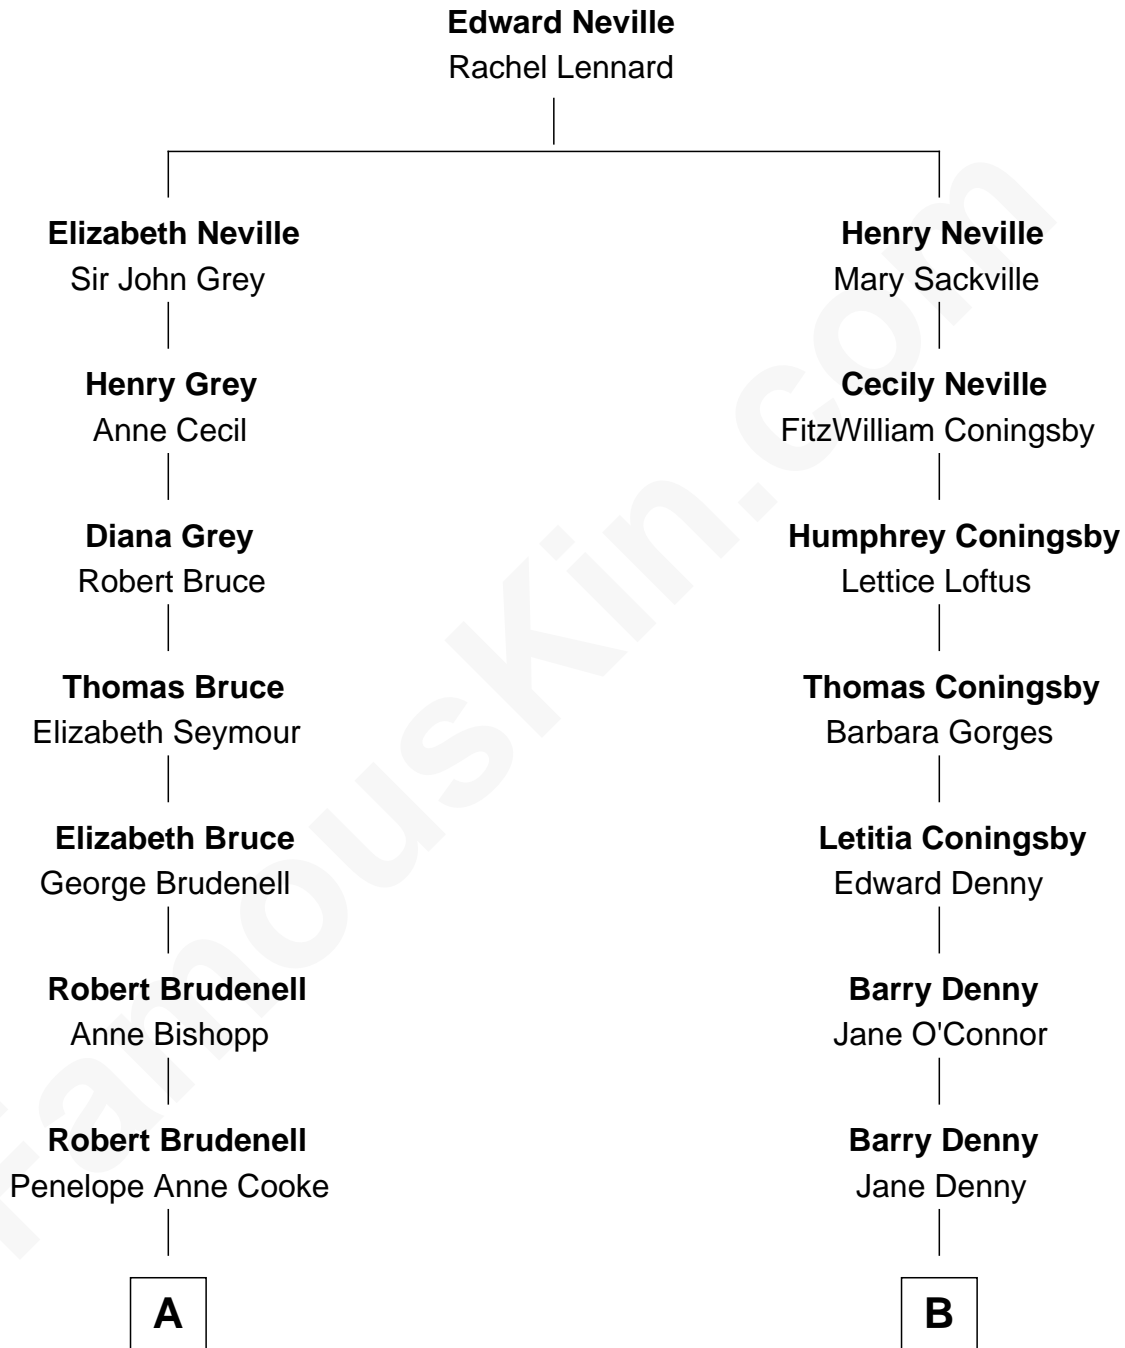

FamousKin.com Relationship Chart of

Princess Diana

Princess of Wales

11th cousin 1 time removed of

Anthony West

Novelist and writer for the New Yorker

A

Anne Brudenell
George Charles Bingham

Charles George Bingham
Cecilia Catherine Gordon-Lennox

Rosalind Cecilia Caroline Bingham
James Albert Edward Hamilton

Cynthia Elinor Beatrix Hamilton
Albert Edward John Spencer

Edward John Spencer
Frances Ruth Burke Roche

Princess Diana
Princess of Wales

B

Letitia Denny
William Rowan

Arabella Rowan
Charles George Fairfield

Charles Fairfield
Isabella Campbell Mackenzie

Cicily Isabel Fairfield
Herbert George Wells

Anthony West
British Novelist