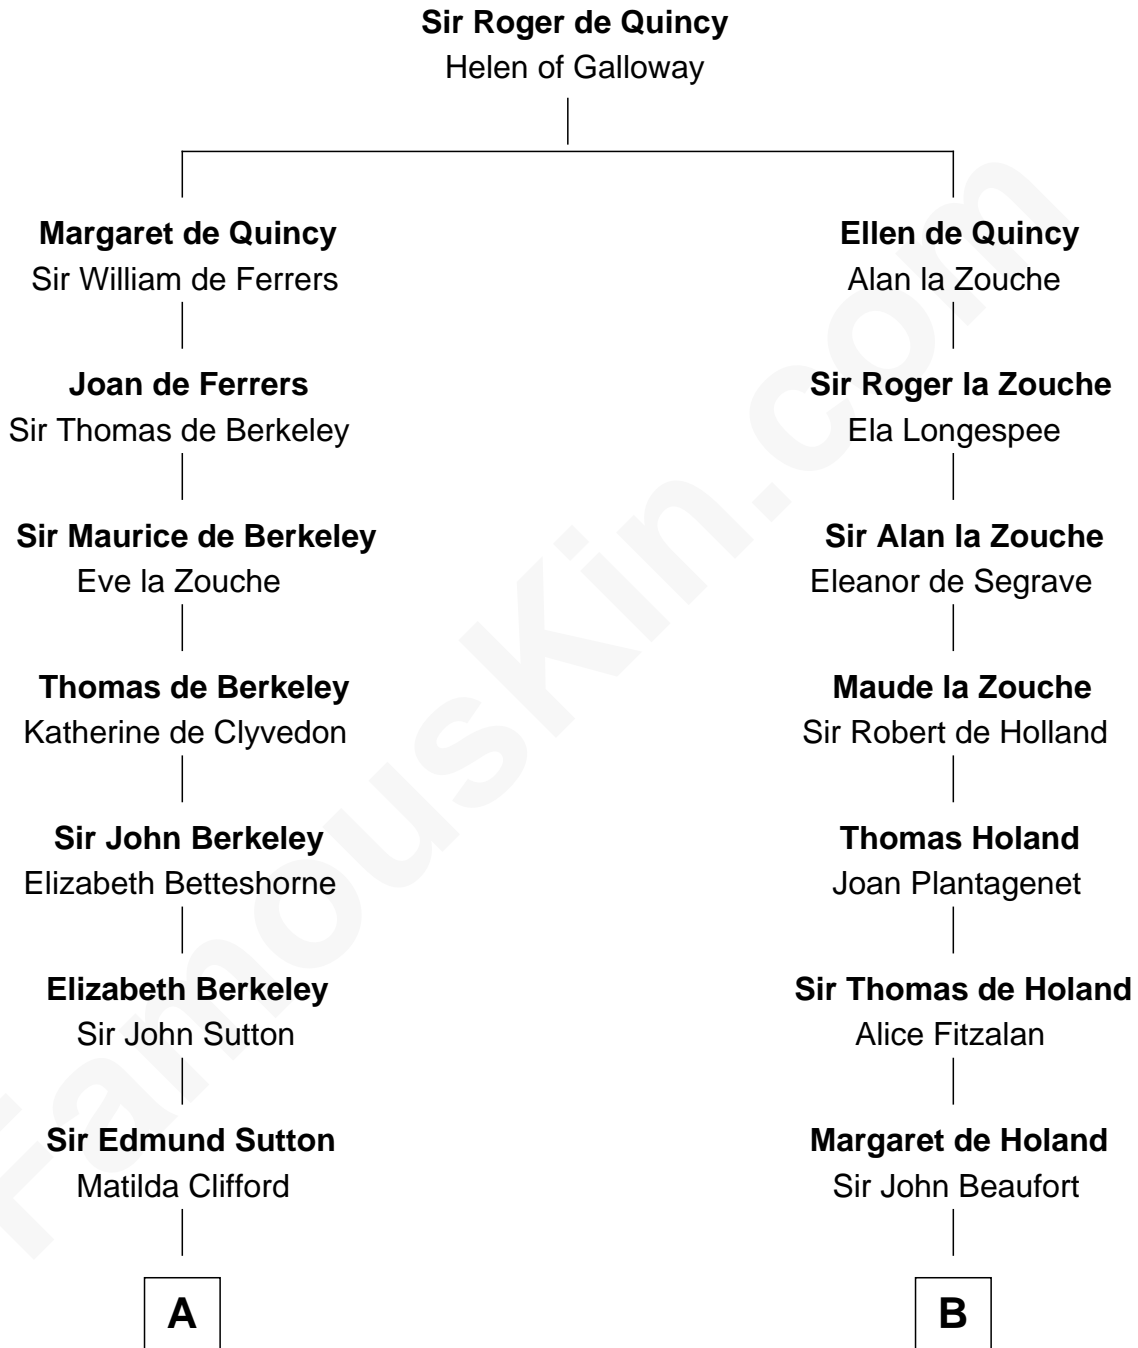

FamousKin.com

Relationship Chart of

Princess Diana

Princess of Wales

16th cousin 4 times removed of

Major John Pitcairn
British Commander at Battle of Lexington

C

—
Charles Robert Spencer

Margaret Baring

—
Albert Edward John Spencer

Cynthia Elinor Beatrix Hamilton

—
Edward John Spencer

Frances Ruth Burke Roche

—
Princess Diana

Princess of Wales

FamousKin.com